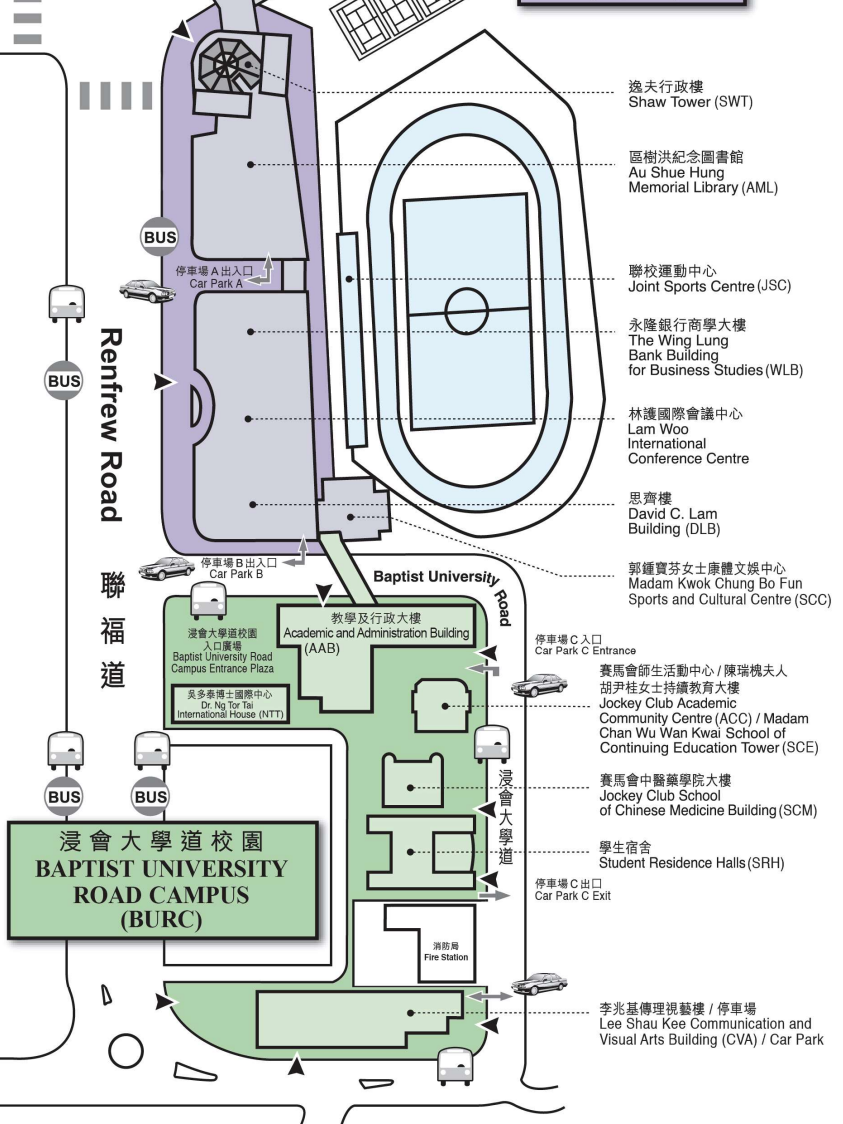

善衡校園  
HO SIN HANG CAMPUS  
(HSHC)

逸夫校園  
SHAW CAMPUS  
(SHAW)

**Legend 圖例**

- 行人出入口 (Pedestrian Entrance/Exit)
- 車輛出入口 (Vehicular Entrance/Exit)
- 公共巴士站 (Bus Stop)
- 公共小巴士站 (Public Light Bus Stop)
- 港鐵站 (MTR Station)

\* 此兩座大樓的房間編號英文字首均為AST  
A common room code AST is adopted to all the rooms in these two buildings

往九龍塘港鐵站  
To Kowloon Tong MTR Station

往九龍塘(沙福道)公共交通交匯處  
To Kowloon Tong (Suffolk Road) Public Transport Interchange