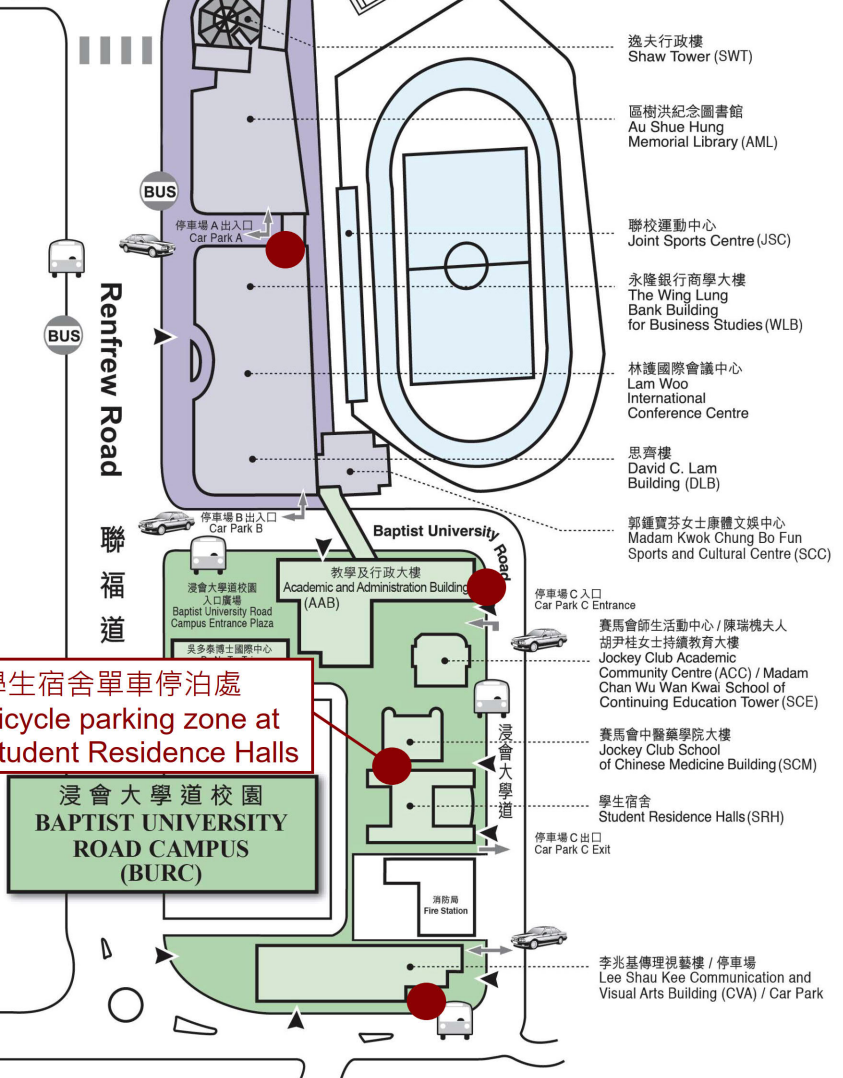

善衡校園
HO SIN HANG CAMPUS
(HSHC)

 **單車停泊處**
Bicycle parking zone

 **往樂富港鐵站**
To Lok Fu MTR Station

逸夫校園
SHAW CAMPUS
(SHAW)

Legend 圖例

-  行人出入口
Pedestrian Entrance/Exit
-  車輛出入口
Vehicular Entrance/Exit
-  公共巴士站
Bus Stop
-  公共小巴士站
Public Light Bus Stop
-  港鐵站
MTR Station

* 此兩座大樓的房間編號
英文字首均為AST
A common room code
AST is adopted to all the
rooms in these two buildings

學生宿舍單車停泊處
Bicycle parking zone at
Student Residence Halls

浸會大學道校園
BAPTIST UNIVERSITY
ROAD CAMPUS
(BURC)

往九龍塘港鐵站
To Kowloon Tong MTR Station

往九龍塘 (沙福道) 公共交通交匯處
To Kowloon Tong (Suffolk Road) Public Transport Interchange