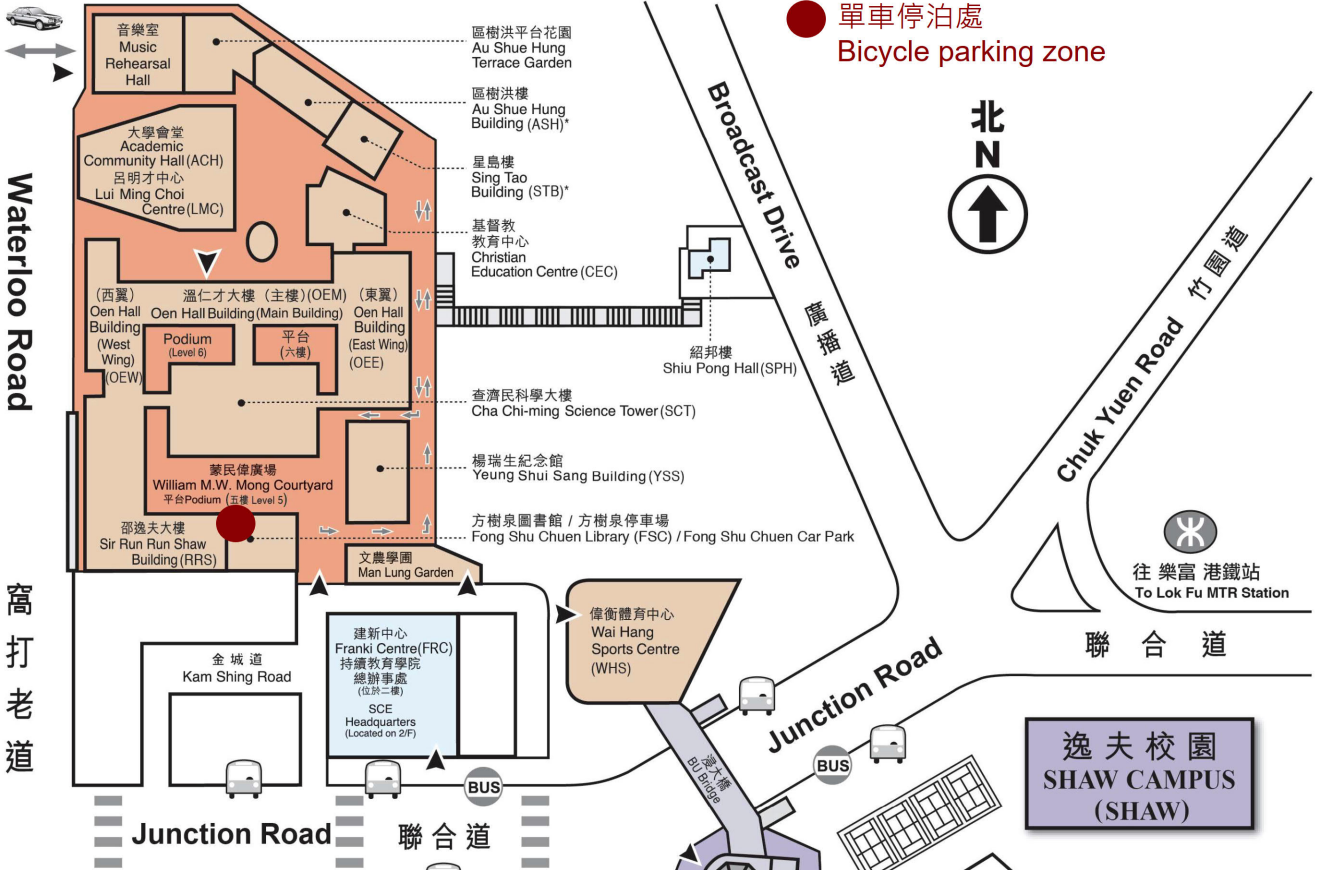

善衡校園
HO SIN HANG CAMPUS
(HSHC)

 **單車停泊處**
Bicycle parking zone

 **往樂富港鐵站**
To Lok Fu MTR Station

逸夫校園
SHAW CAMPUS
(SHAW)

Legend 圖例

-  行人出入口
Pedestrian Entrance/Exit
-  車輛出入口
Vehicular Entrance/Exit
-  公共巴士站
Bus Stop
-  公共小巴士站
Public Light Bus Stop
-  港鐵站
MTR Station

* 此兩座大樓的房間編號
英文字首均為AST
A common room code
AST is adopted to all the
rooms in these two buildings

學生宿舍單車停泊處
Bicycle parking zone at
Student Residence Halls

浸會大學道校園
BAPTIST UNIVERSITY
ROAD CAMPUS
(BURC)

往九龍塘港鐵站
To Kowloon Tong MTR Station

往九龍塘 (沙福道) 公共交通交匯處
To Kowloon Tong (Suffolk Road) Public Transport Interchange