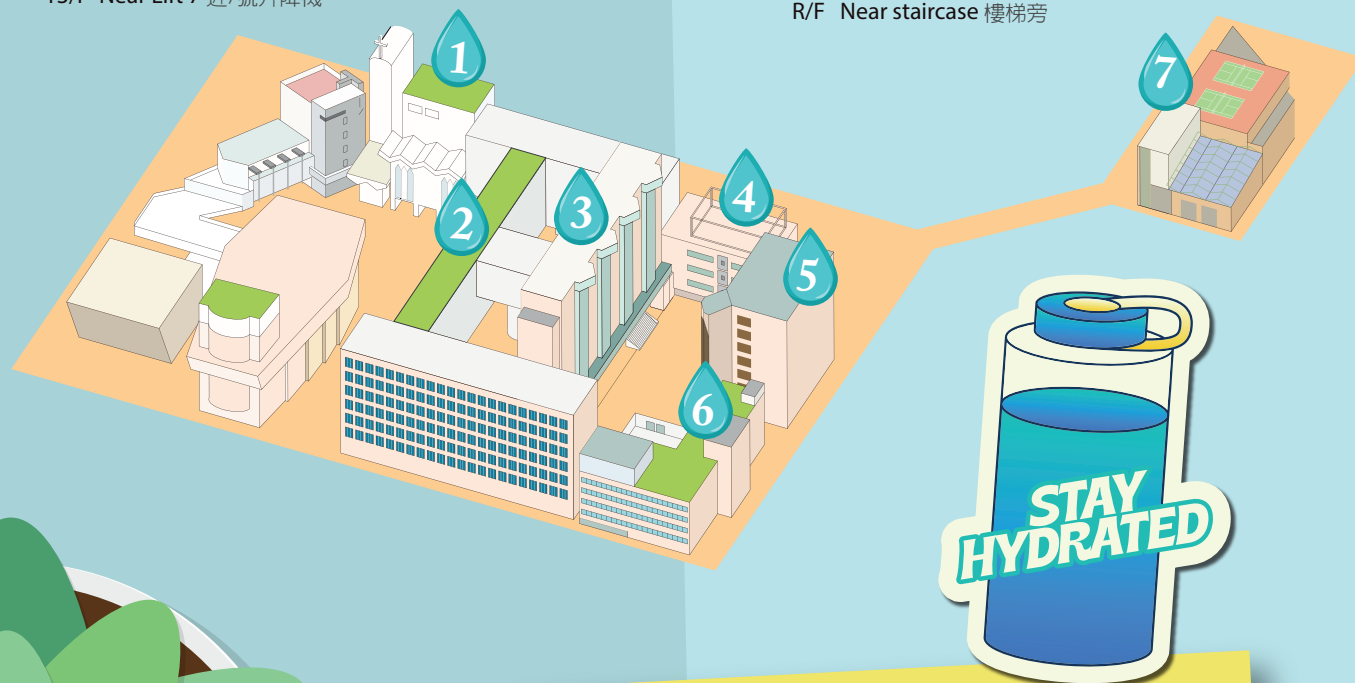

HKBU Sustainability
HKBU Sustainability
lowcarbon@hkbu.edu.hk
<http://eo.hkbu.edu.hk/low-carbon-campus>

Dump Single-use
Choose to Reuse

• B • Y • O • B •
(Bring your own bottle)