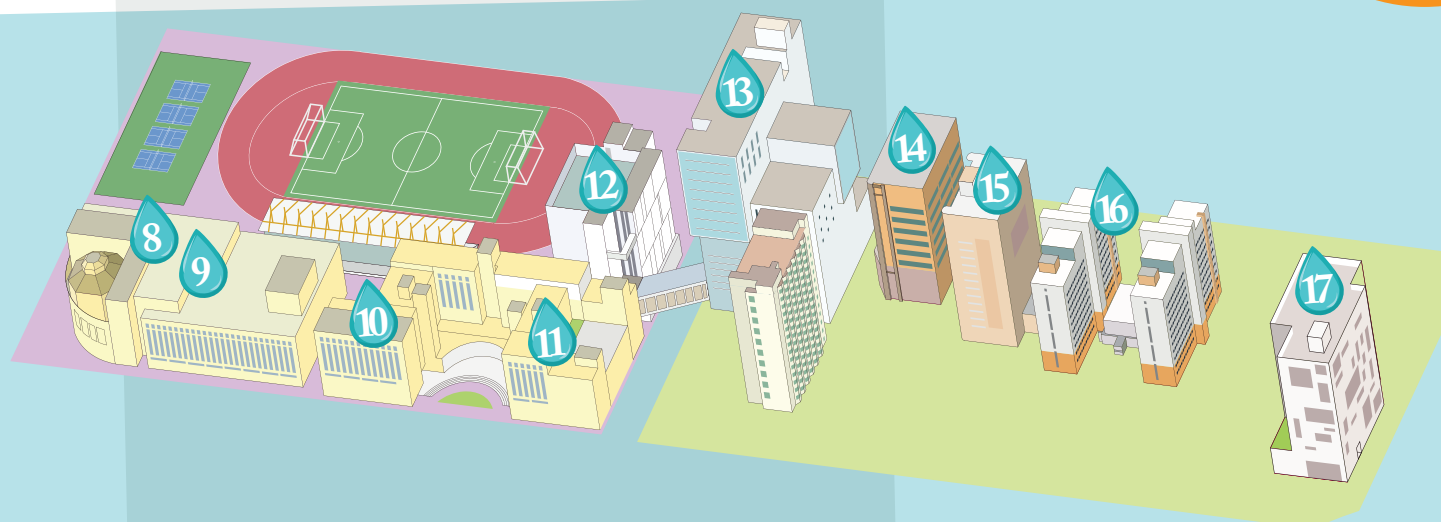

HKBU Water Map

Where to refill your bottle

HSHC 善衡校園

- 1 Christian Education Centre (CEC)**
基督教教育中心
6/F Outside Chaplain's Office 校牧處辦公室外
8/F Near CEC 801 近801室
- 2 Oen Hall Building (OEE, OEM, OEW)**
溫仁才大樓
6/F Podium near female washroom 平台女洗手間旁
7/F Near OEW 706 近706室
7/F OEM Corridor 走廊
- 3 Cha Chi-ming Science Tower (SCT)**
查濟民科學大樓
5/F Near C.S. Tse Lecture Theatre (LT2) 近謝再生堂
8/F Near Lift 8 近8號升降機
9/F Near Lift 8 近8號升降機
10/F Near Lift 8 近8號升降機
11/F Near Lift 8 近8號升降機
12/F Near Lift 7 近7號升降機
13/F Near Lift 7 近7號升降機

- 4 Yeung Shui Sang Building (YSS)**
楊瑞生紀念館
5/F Near the lift 升降機旁
- 5 Fong Shu Chuen Library (FSC)**
方樹泉圖書館
5/F Near FSC entrance FSC入口旁
6/F Mr. and Mrs. Lee Siu Lun Learning Commons
李兆麟伉儷研習中心
- 6 Sir Run Run Shaw Building (RRS)**
邵逸夫大樓
4/F Harmony Student Cafeteria
善衡校園學生餐廳
4/F Staff and Postgraduates Lounge
教職員及研究生休息室
- 7 Wai Hang Sports Centre (WHS)**
偉衡體育中心
1/F Opposite to the lift 升降機對出
1/F Swimming pool entrance
游泳池入口
2/F Opposite to the lift 升降機對出
R/F Near staircase 樓梯旁

SC 逸夫校園

- 8 Li Promenade**
李作權大道
3/F Next to AML entrance 圖書館入口旁
3/F Next to ATM 櫃員機旁
- 9 Au Shue Hung Memorial Library (AML)**
區樹洪紀念圖書館
2/F Near washroom & the lift 洗手間及升降機旁
4/F Near washroom 洗手間旁
5/F Near washroom 洗手間旁
- 10 The Wing Lung Bank Building for Business Studies (WLB)**
永隆銀行商學大樓
1/F Near washroom 洗手間旁
2/F Lift lobby 升降機大堂
6/F Near WLB 602 近602室
9/F Near washroom 洗手間旁
- 11 David C. Lam Building (DLB)**
思齊樓
LG Dr. Stephen Hui Sports Hall 許士芬博士體育館
4/F Near DLB 404 近404室
5/F Near DLB 505 近505室
- 12 Madam Kwok Chung Bo Fun Sports and Cultural Centre (SCC)**
郭鍾寶芬女士康體文娛中心
3/F SCC entrance SCC入口