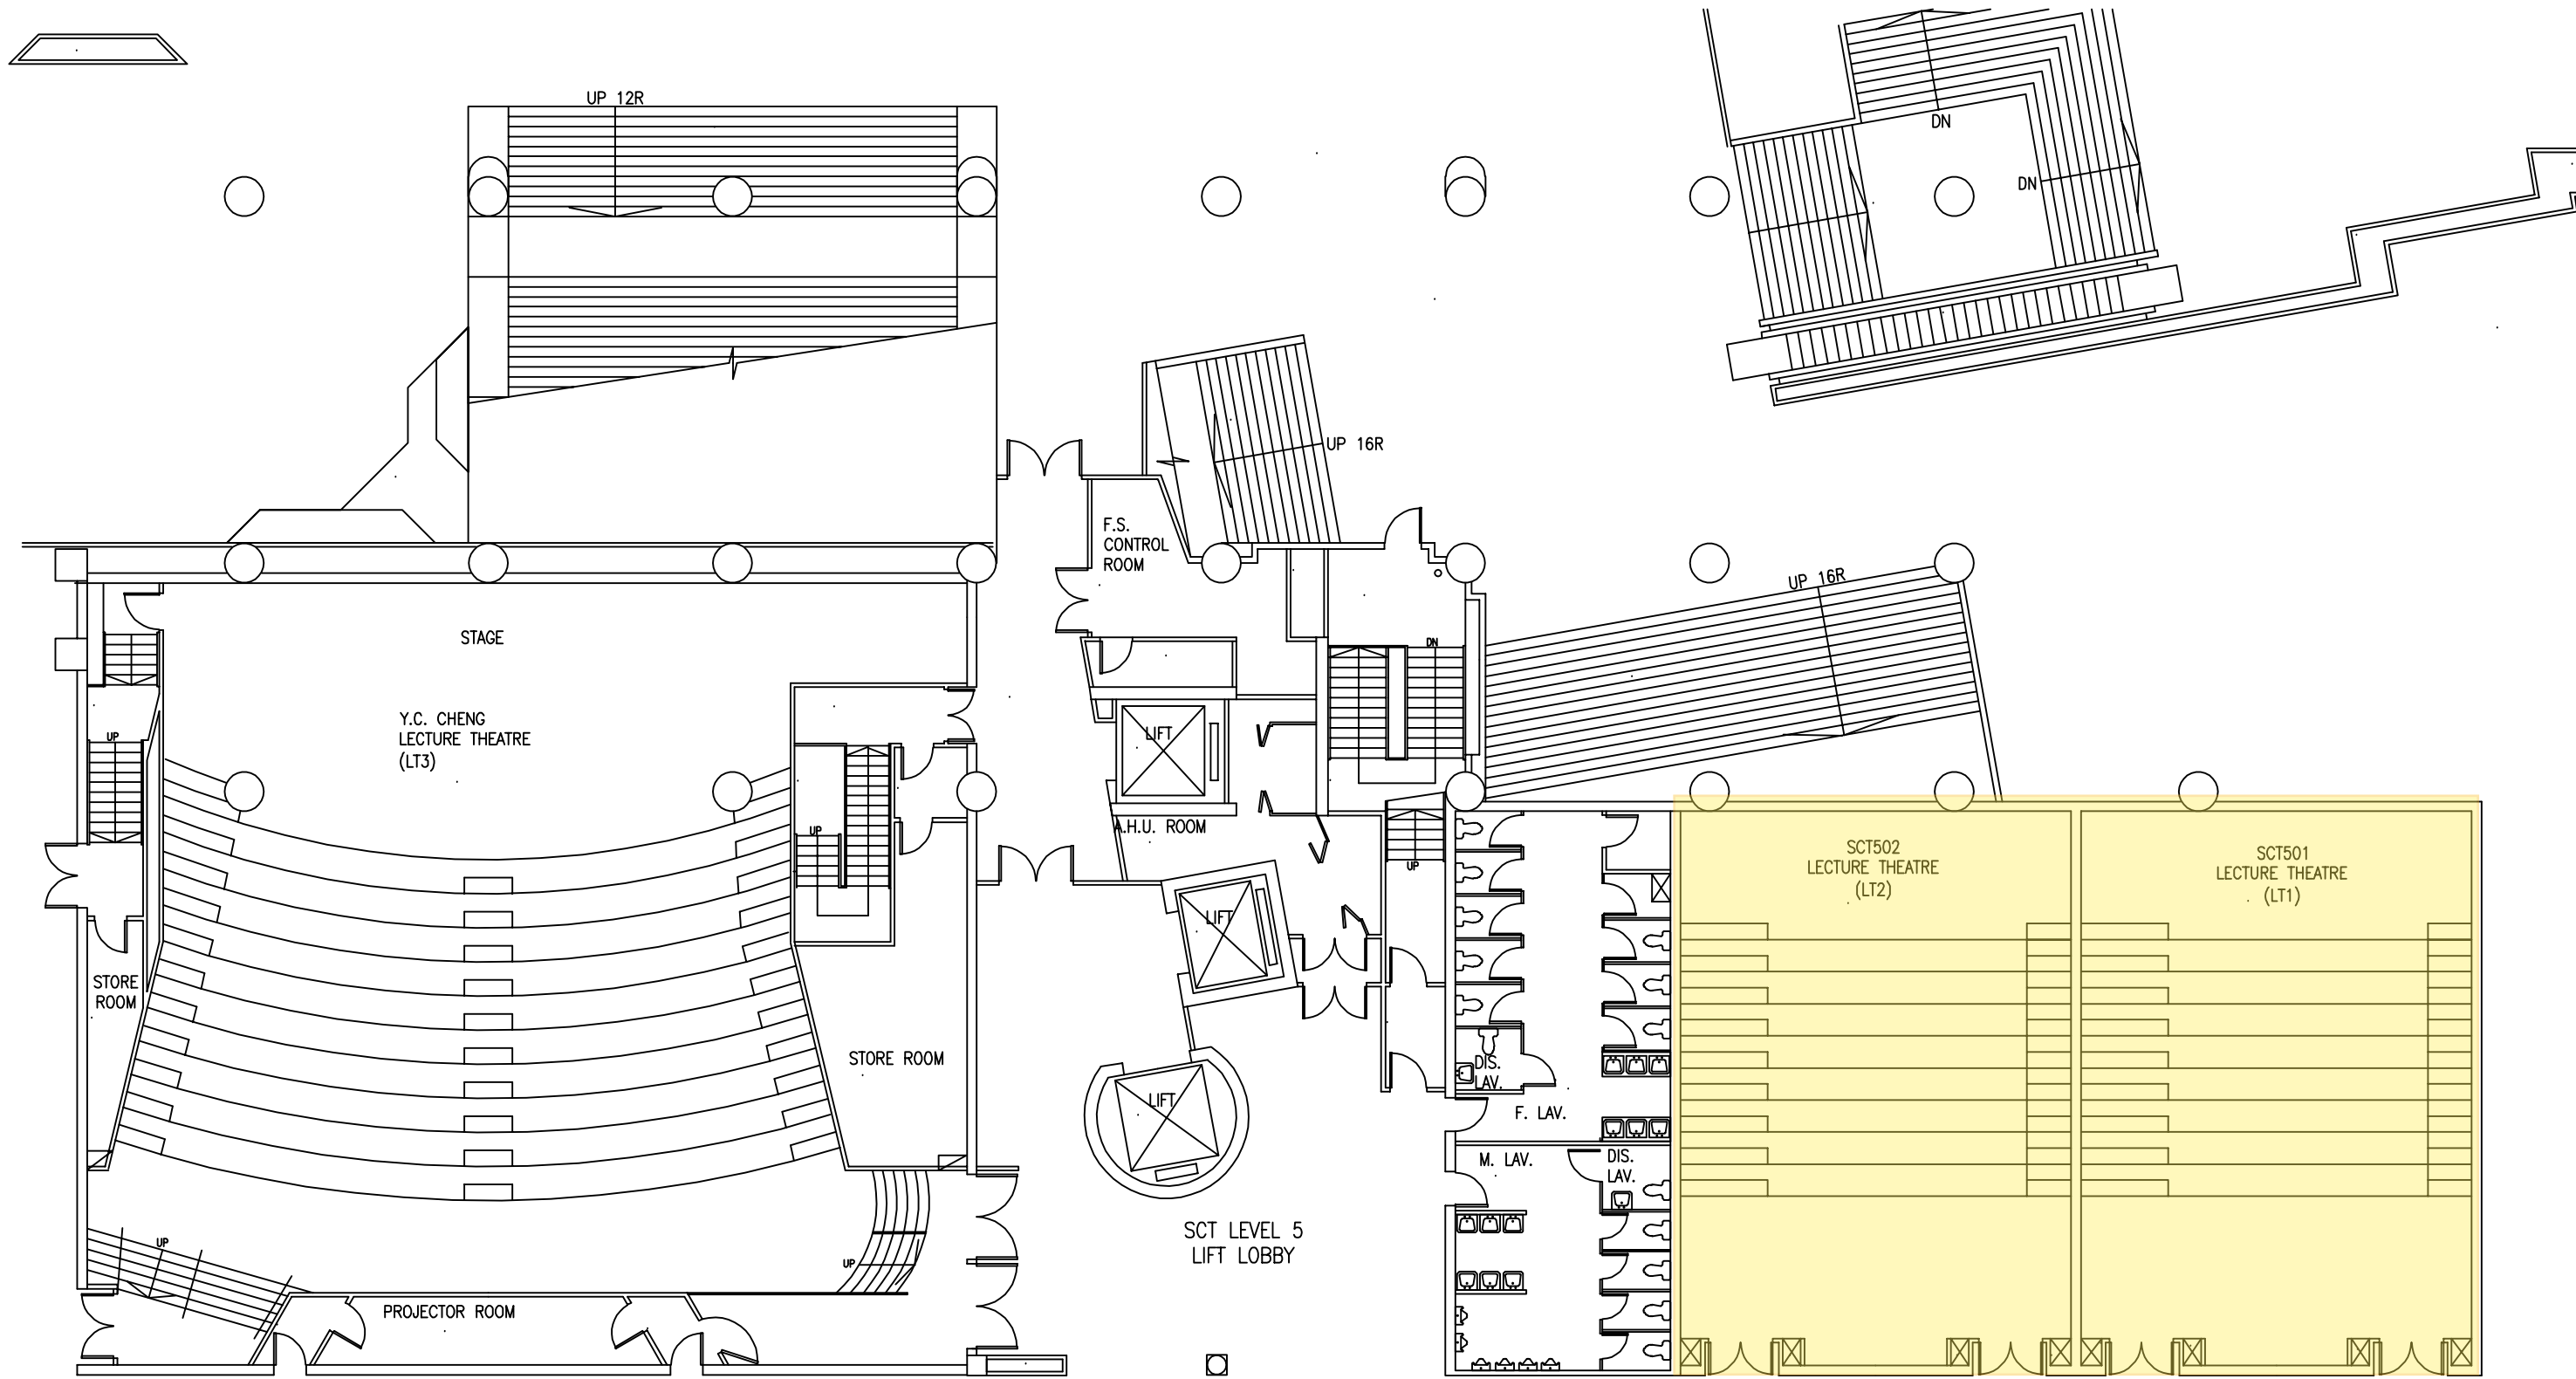

# Ho Sin Hang Campus – Replacement Works of Chairs for Lecture Theatres at Cha Chi-ming Science Tower (SCT)

善衡校園 – 查濟民科學大樓演講廳更換椅子工程

## Layout Plan of Level 5 of Cha Chi-ming Science Tower

查濟民科學大樓平面圖

 Affected areas  
受影響範圍