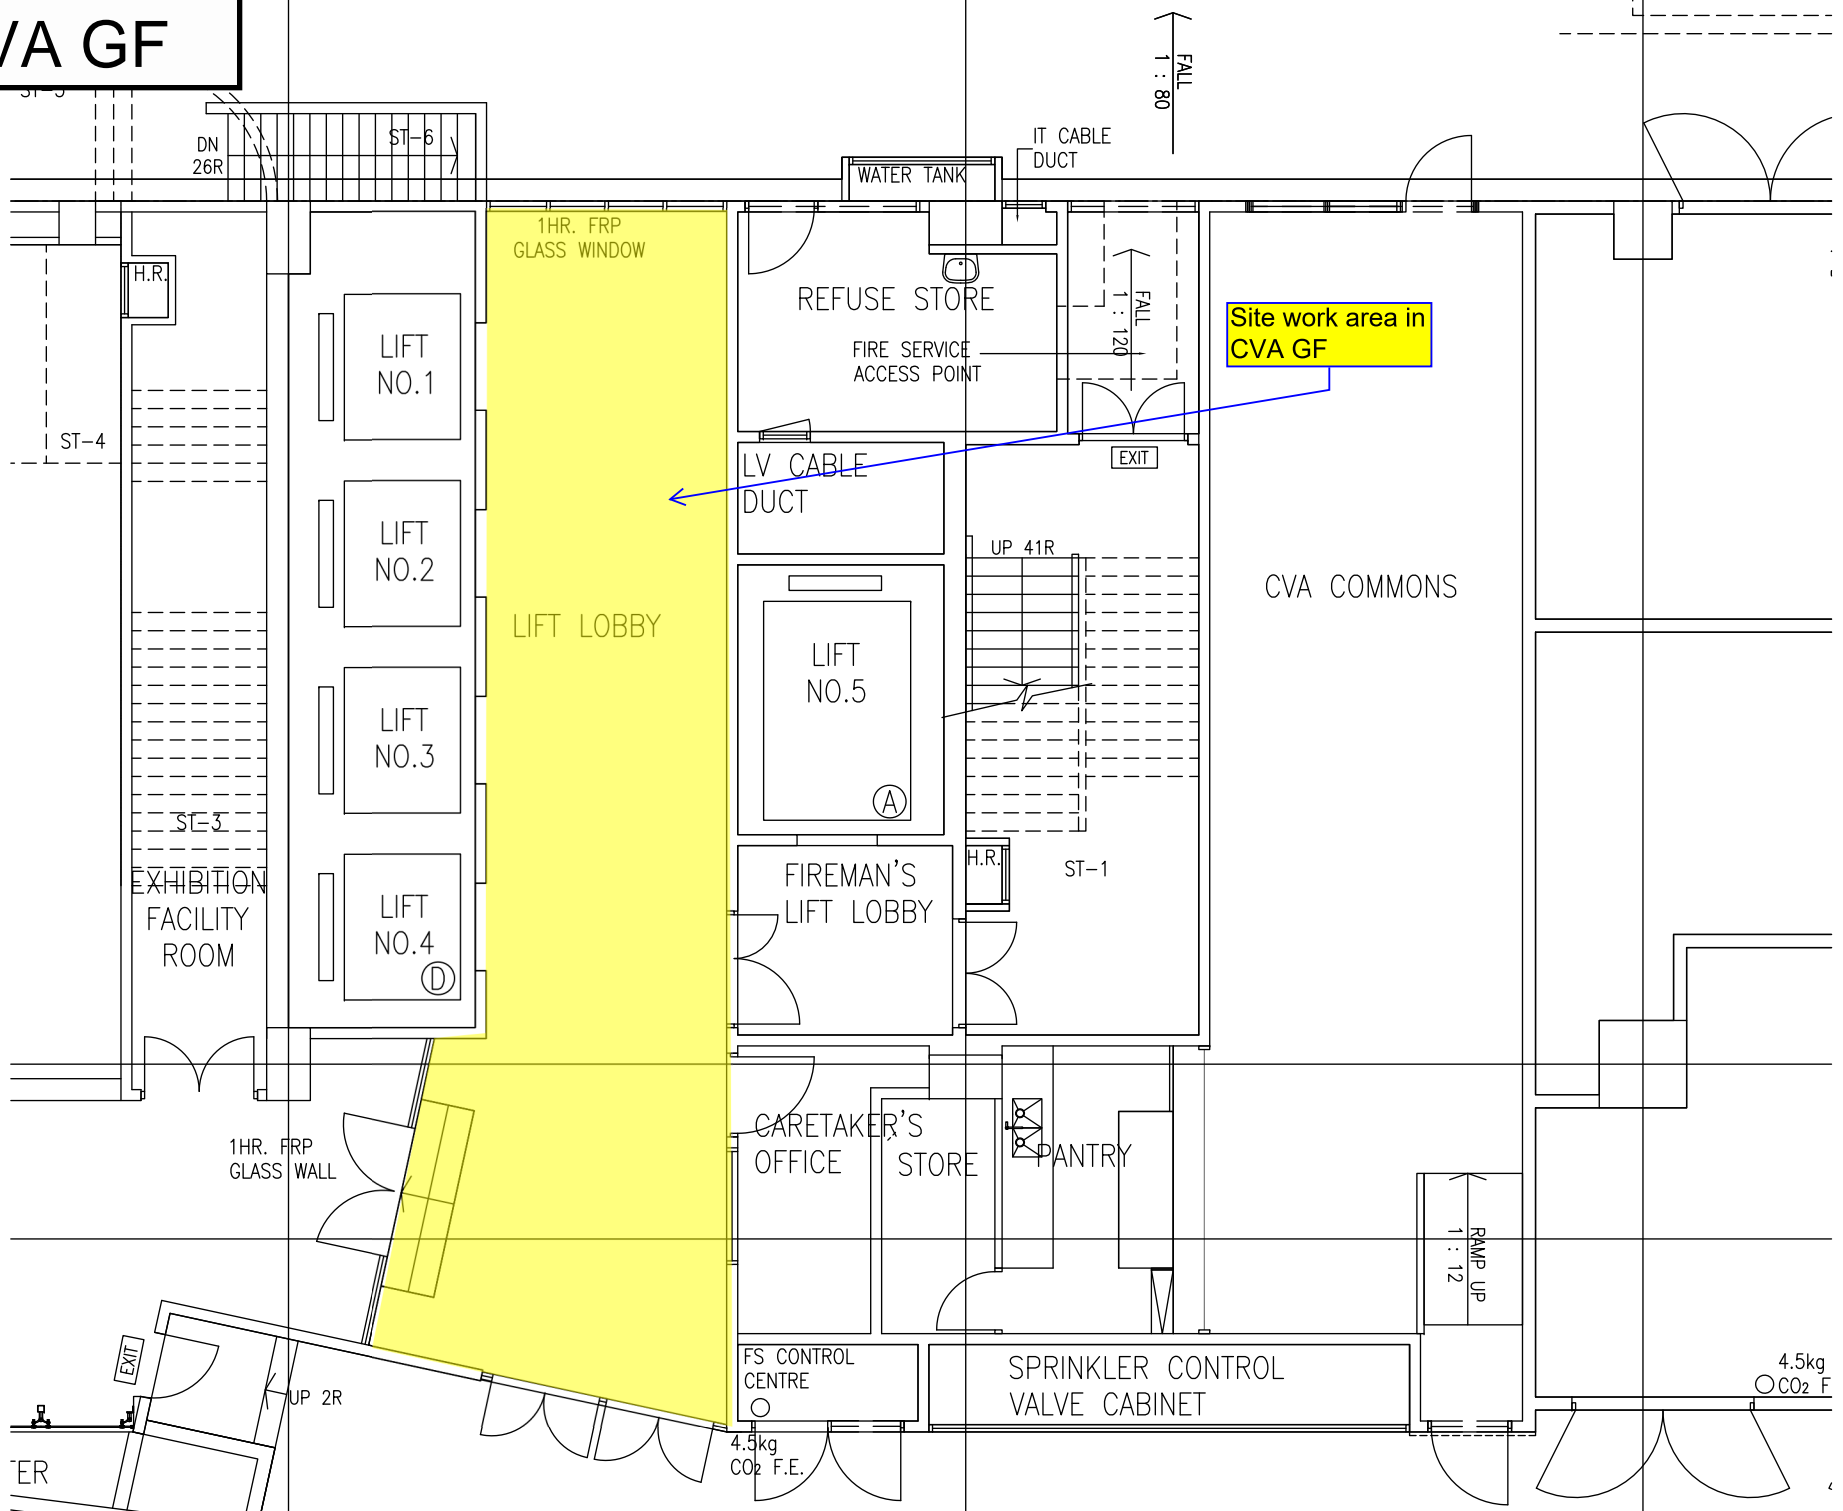

CVA GF

UNLOADING

Site work area in CVA GF

Communicati

SCM GF

Site work area
at SCM GF

Y ABOVE

ACC GF

WYS 1F

Site Works area

Site Works area also includes
Door Plate/Wall-mount Signage

WYS 2F

Site Works area
Site Works area also includes
Door Plate/Wall-mount Signage

WYS 3F

Site Works area

Site Works area also includes
Door Plate/Wall-mount Signage

SAFETY BARRIER

JC3 GF

Site work area at JC3 GF

CORRIDOR

MUSIC PRACTICE ROOM 02
P=5

FLOOR MAT

JC3 2F

Site work area at JC3 2F