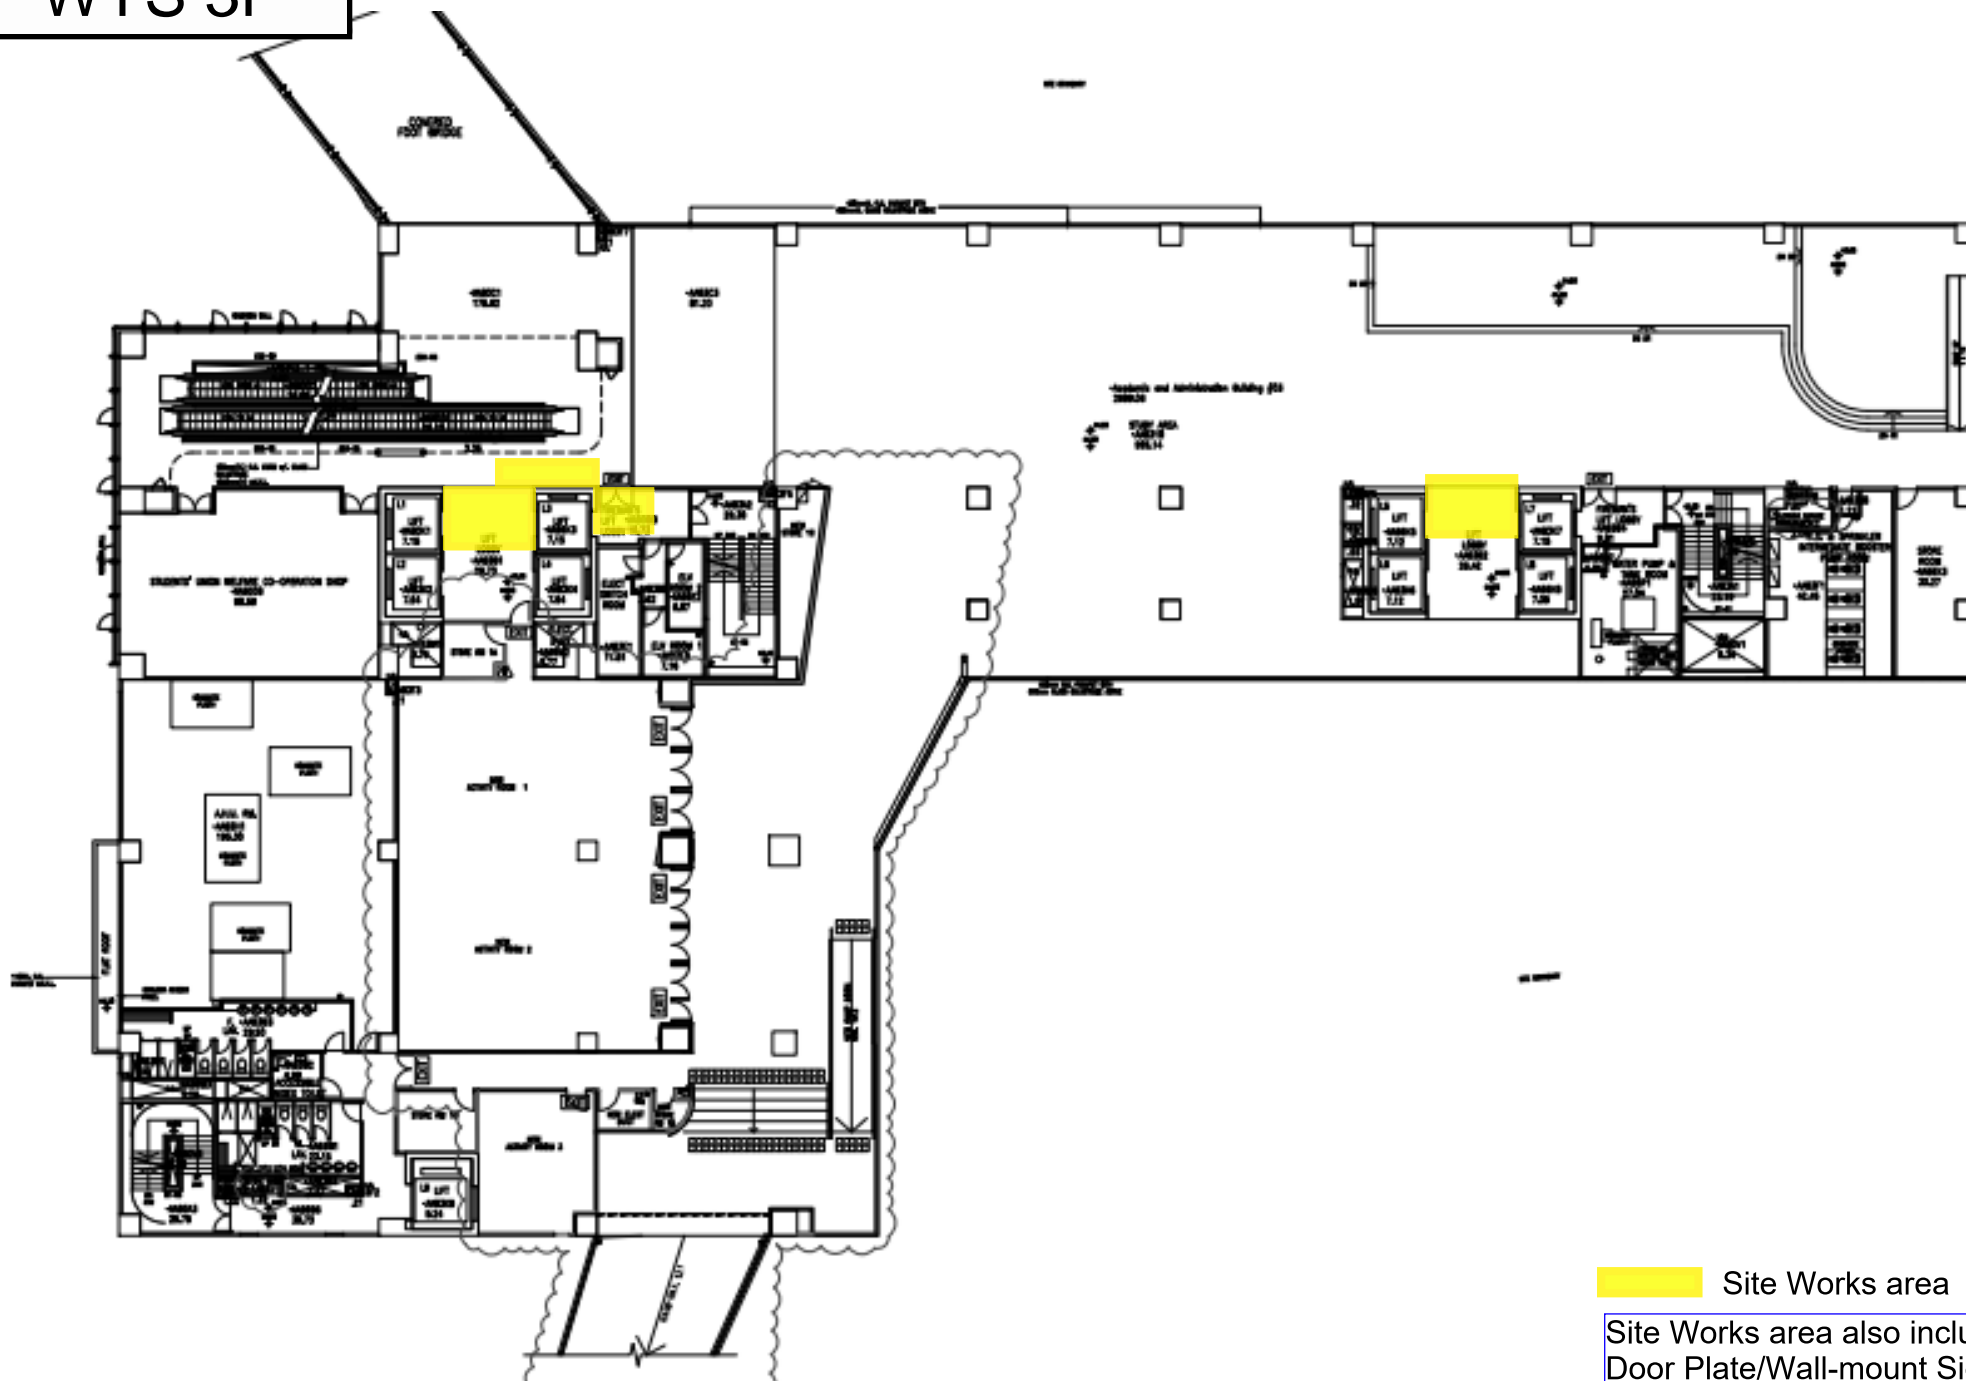

WYS 1F

Site Works area

Site Works area also includes
Door Plate/Wall-mount Signage

WYS 2F

Site Works area
Site Works area also includes
Door Plate/Wall-mount Signage

WYS 3F

Site Works area

Site Works area also includes
Door Plate/Wall-mount Signage

SAFETY BARRIER

JC3 GF

Site work area at JC3 GF

CORRIDOR

MUSIC PRACTICE ROOM 02
P=5

FLOOR MAT

JC3 2F

Site work area at JC3 2F