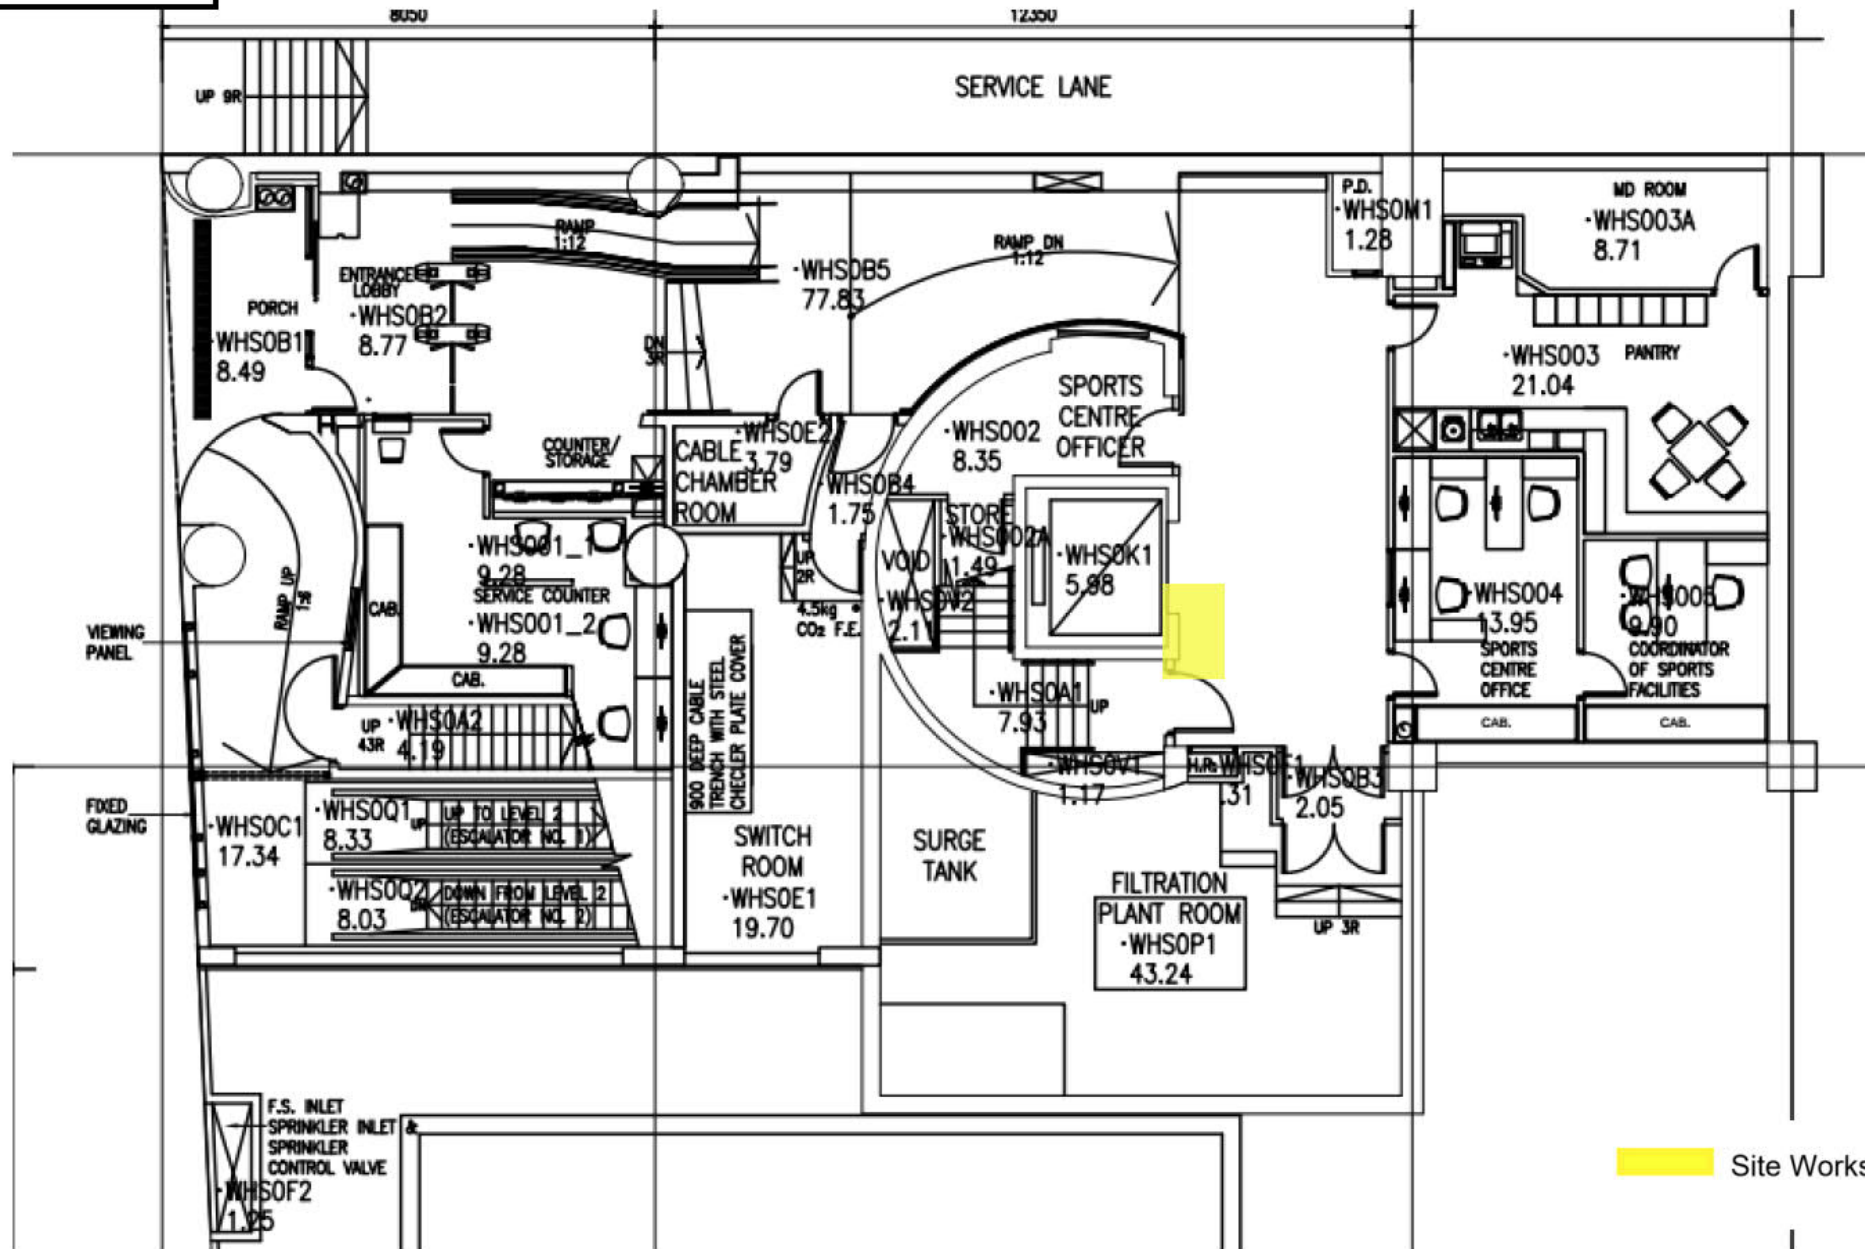

WHS GF

Site Works area