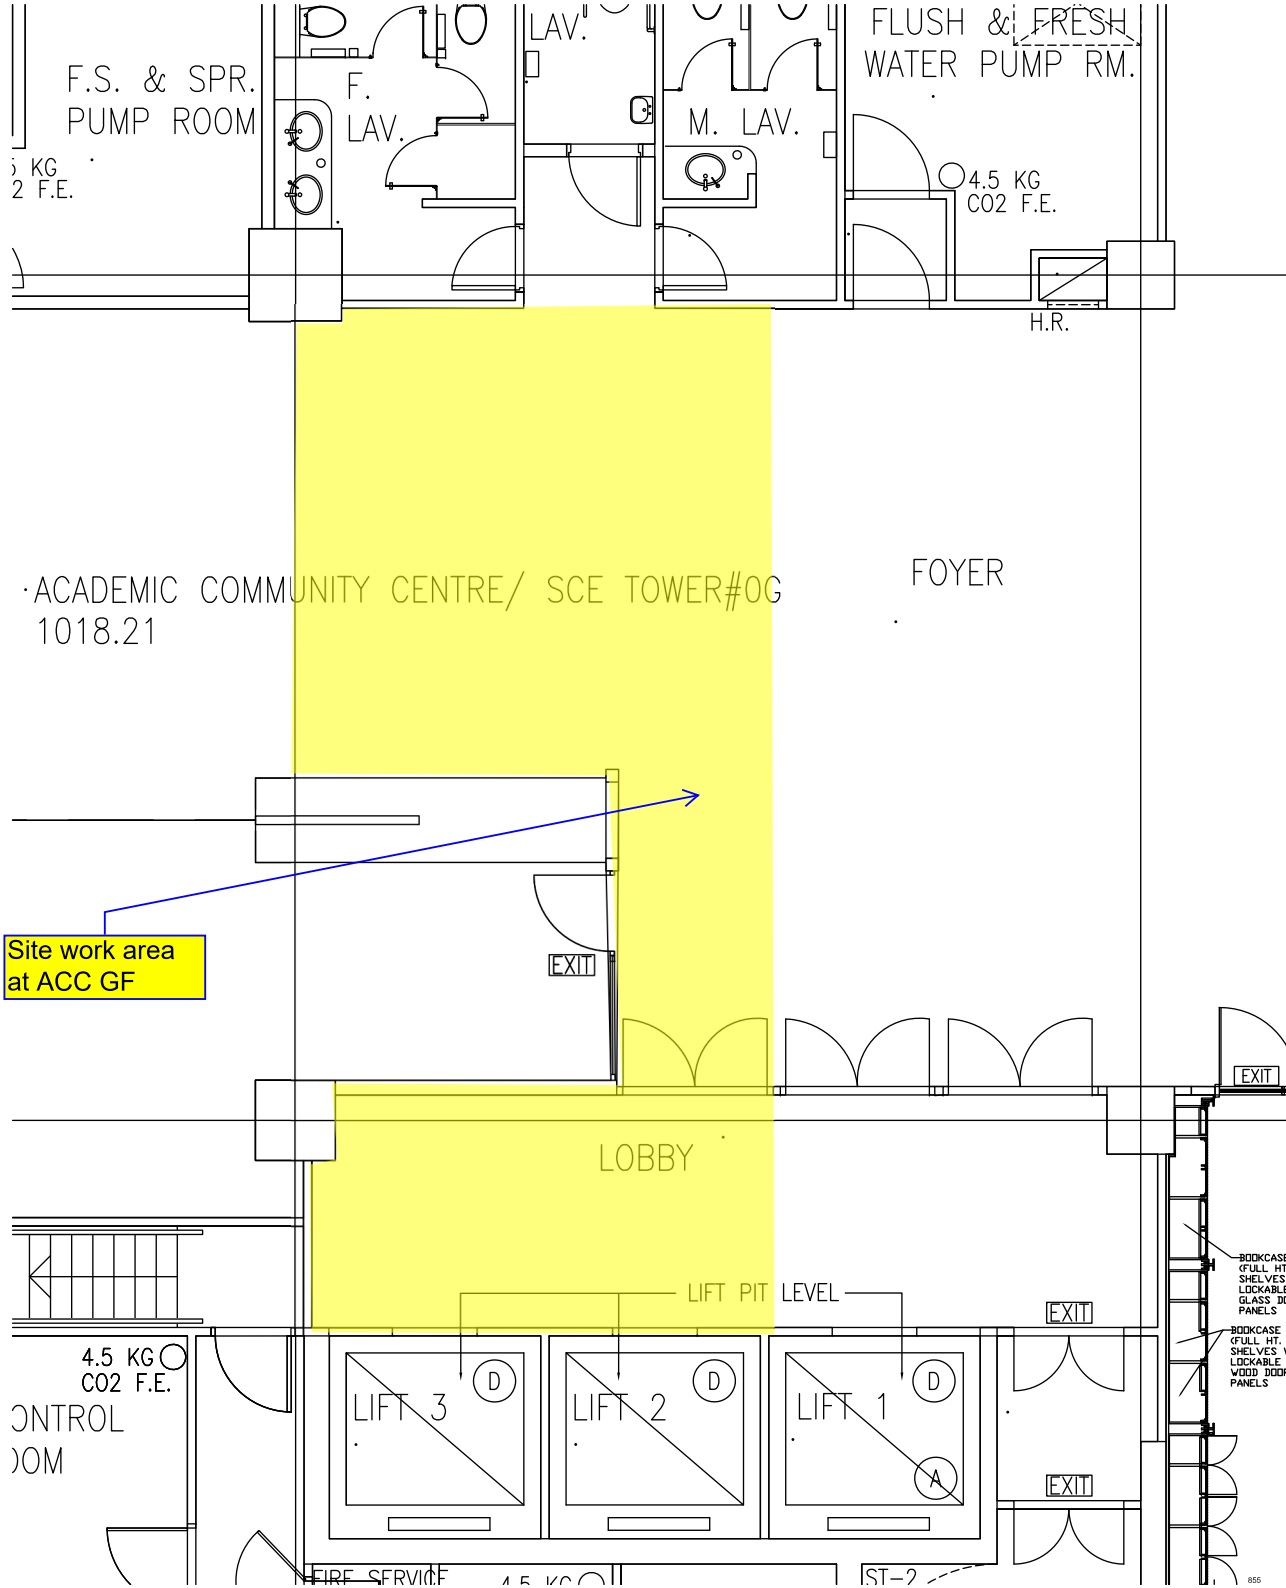

CVA GF

UNLOADING

Site work area in CVA GF

Communicati

SCM GF

Site work area
at SCM GF

Y ABOVE

ACC GF

WYS 1F

Site Works area

Site Works area also includes
Door Plate/Wall-mount Signage

WYS 2F

Site Works area
Site Works area also includes
Door Plate/Wall-mount Signage

WYS 3F

Site Works area

Site Works area also includes
Door Plate/Wall-mount Signage