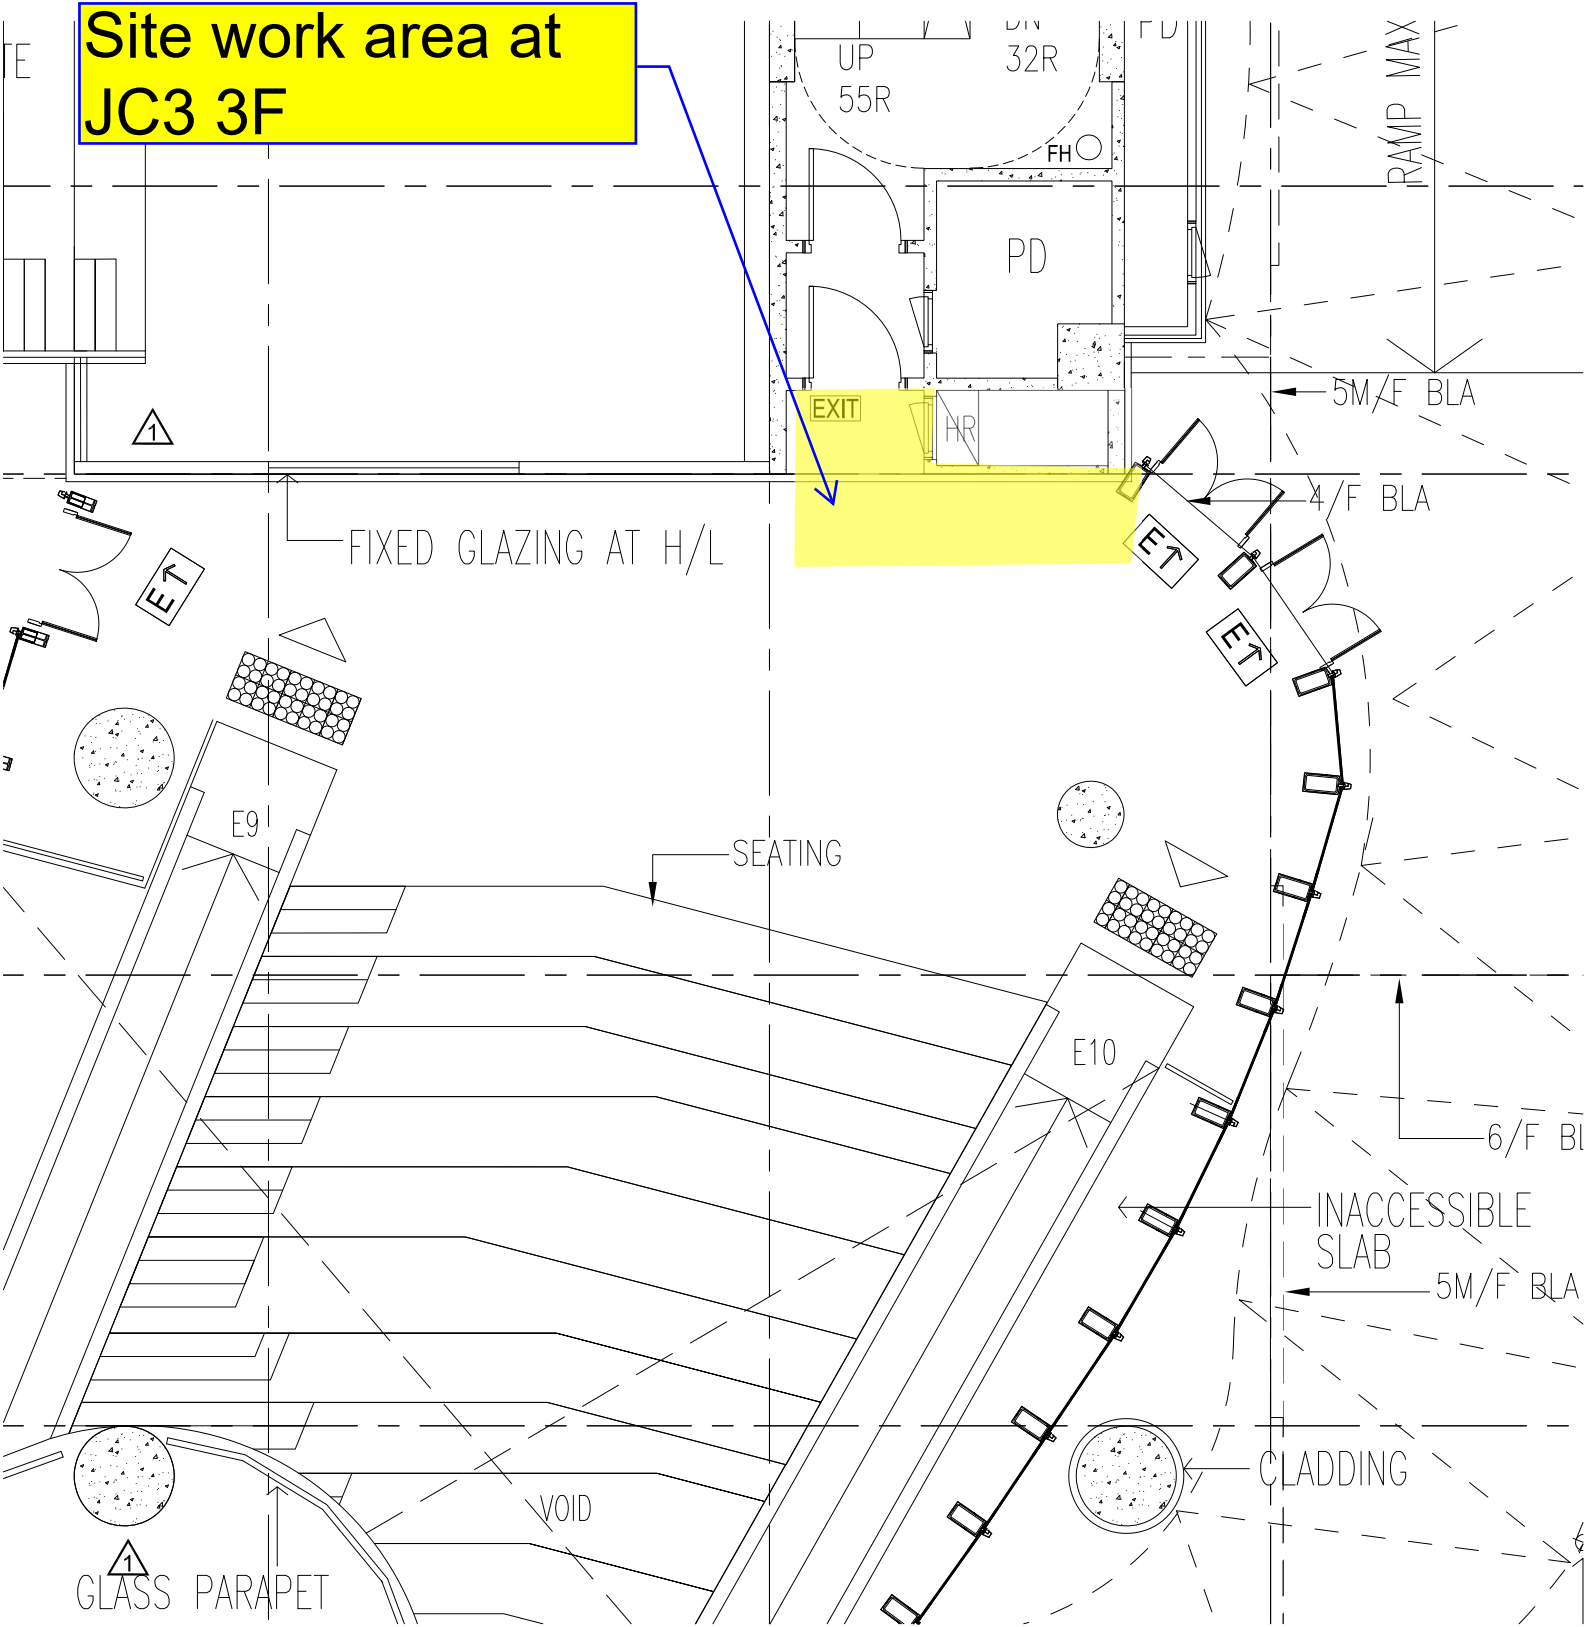

WYS 1F

Site Works area

Site Works area also includes
Door Plate/Wall-mount Signage

WYS 2F

Site Works area
Site Works area also includes
Door Plate/Wall-mount Signage

WYS 3F

Site Works area

Site Works area also includes
Door Plate/Wall-mount Signage

SAFETY BARRIER

JC3 GF

Site work area at JC3 GF

CORRIDOR

MUSIC PRACTICE ROOM 02
P=5

FLOOR MAT

JC3 2F

Site work area at JC3 2F

JC3 3F

Site work area at JC3 3F

DLB & WLB 1F

Site Works area

DLB 3F

Site work area at DLB 3F

WLB 2F

WLB 3F