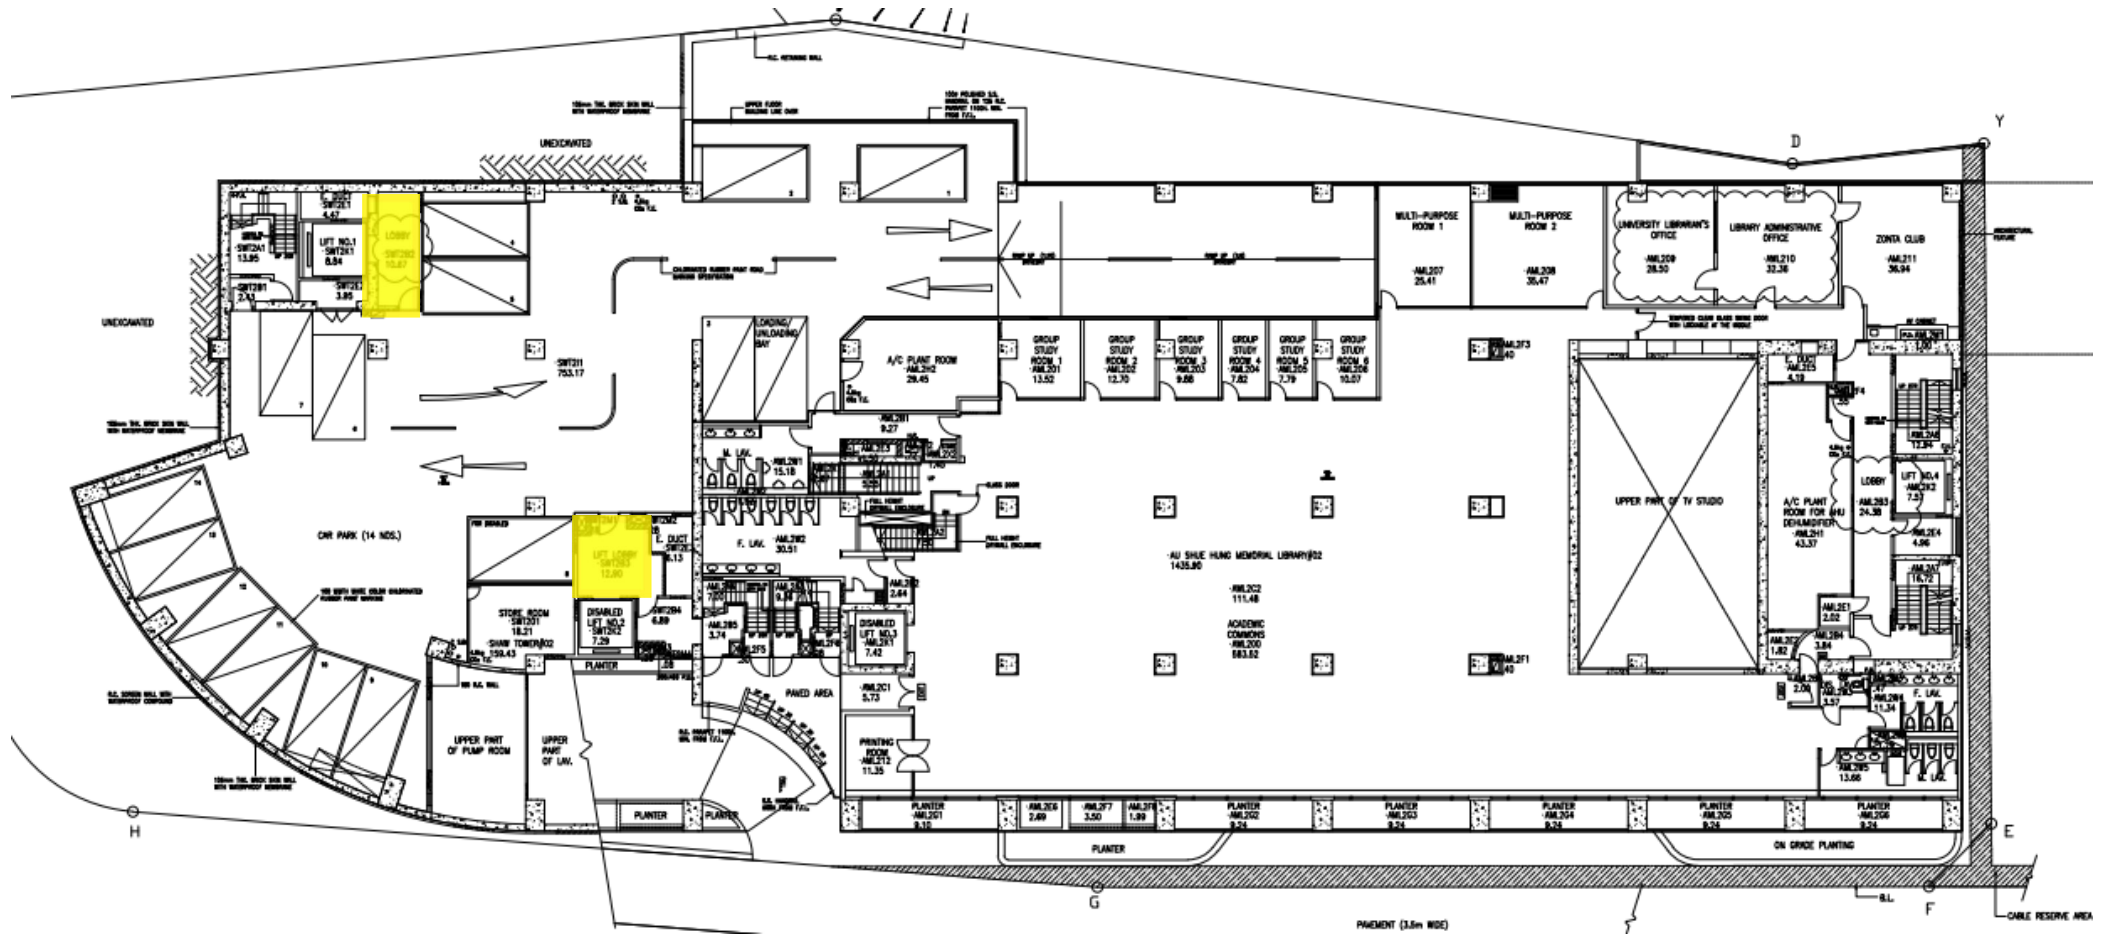

WYS 1F

Site Works area

Site Works area also includes
Door Plate/Wall-mount Signage

WYS 2F

Site Works area
Site Works area also includes
Door Plate/Wall-mount Signage

WYS 3F

Site Works area

Site Works area also includes
Door Plate/Wall-mount Signage

SAFETY BARRIER

JC3 GF

Site work area at JC3 GF

CORRIDOR

MUSIC PRACTICE ROOM 02
P=5

FLOOR MAT

JC3 2F

Site work area at JC3 2F

JC3 3F

Site work area at JC3 3F

DLB & WLB 1F

Site Works area

DLB 3F

Site work area at DLB 3F

WLB 2F

WLB 3F

SWT 2F

Site Works area

WHS GF

Site Works area

FSC 5F

Site work area at FSC 5F

RRS 2F

Site work area at RRS 2F