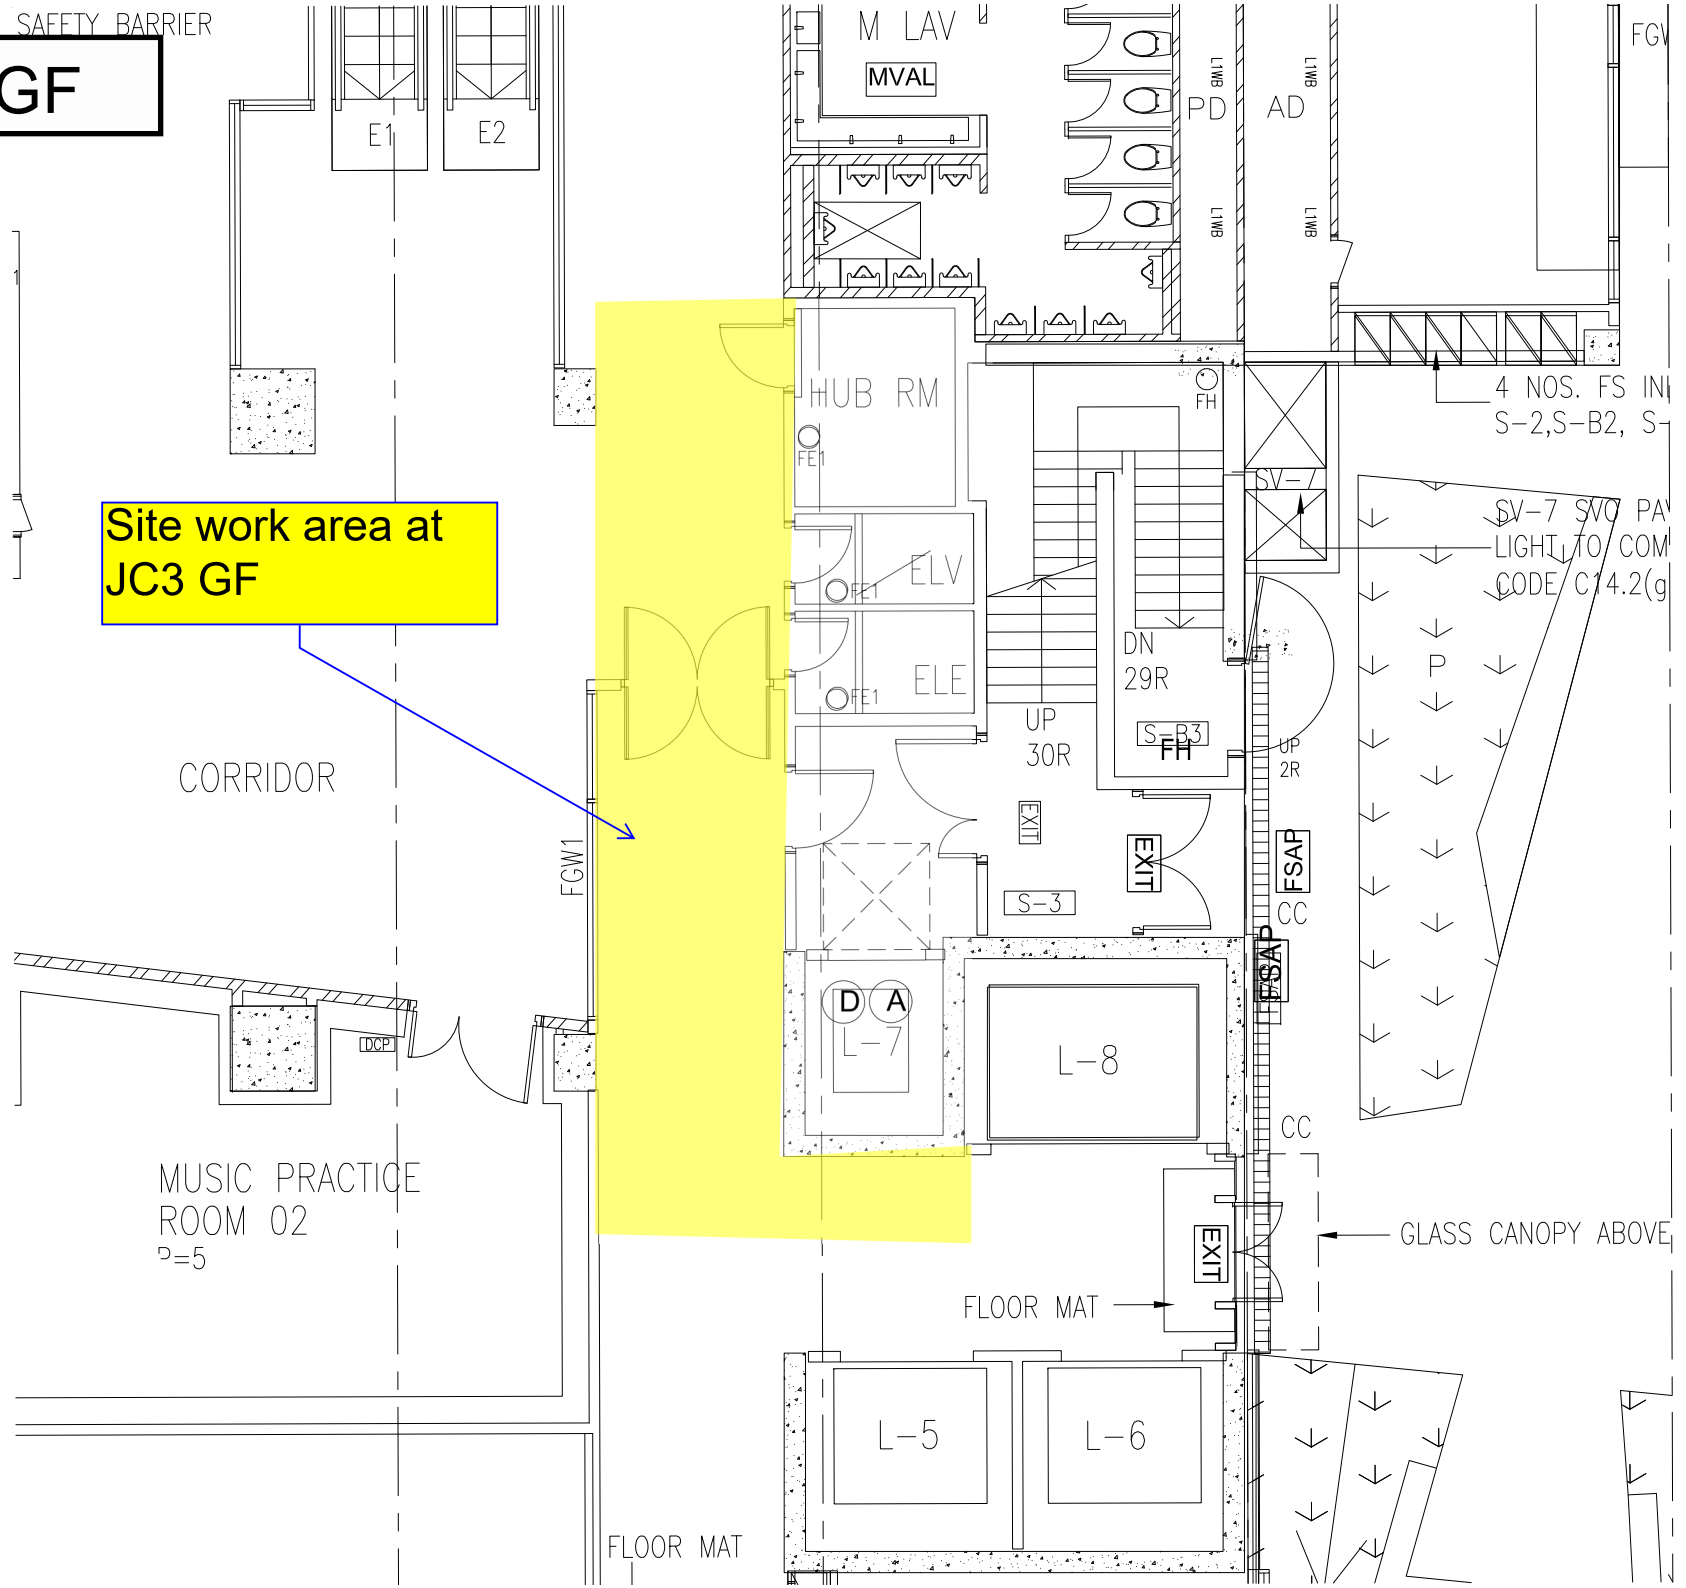

WYS 1F

Site Works area

Site Works area also includes
Door Plate/Wall-mount Signage

WYS 2F

Site Works area
Site Works area also includes
Door Plate/Wall-mount Signage

WYS 3F

Site Works area

Site Works area also includes
Door Plate/Wall-mount Signage

SAFETY BARRIER

JC3 GF

Site work area at JC3 GF

CORRIDOR

MUSIC PRACTICE ROOM 02
P=5

FLOOR MAT

JC3 2F

Site work area at JC3 2F