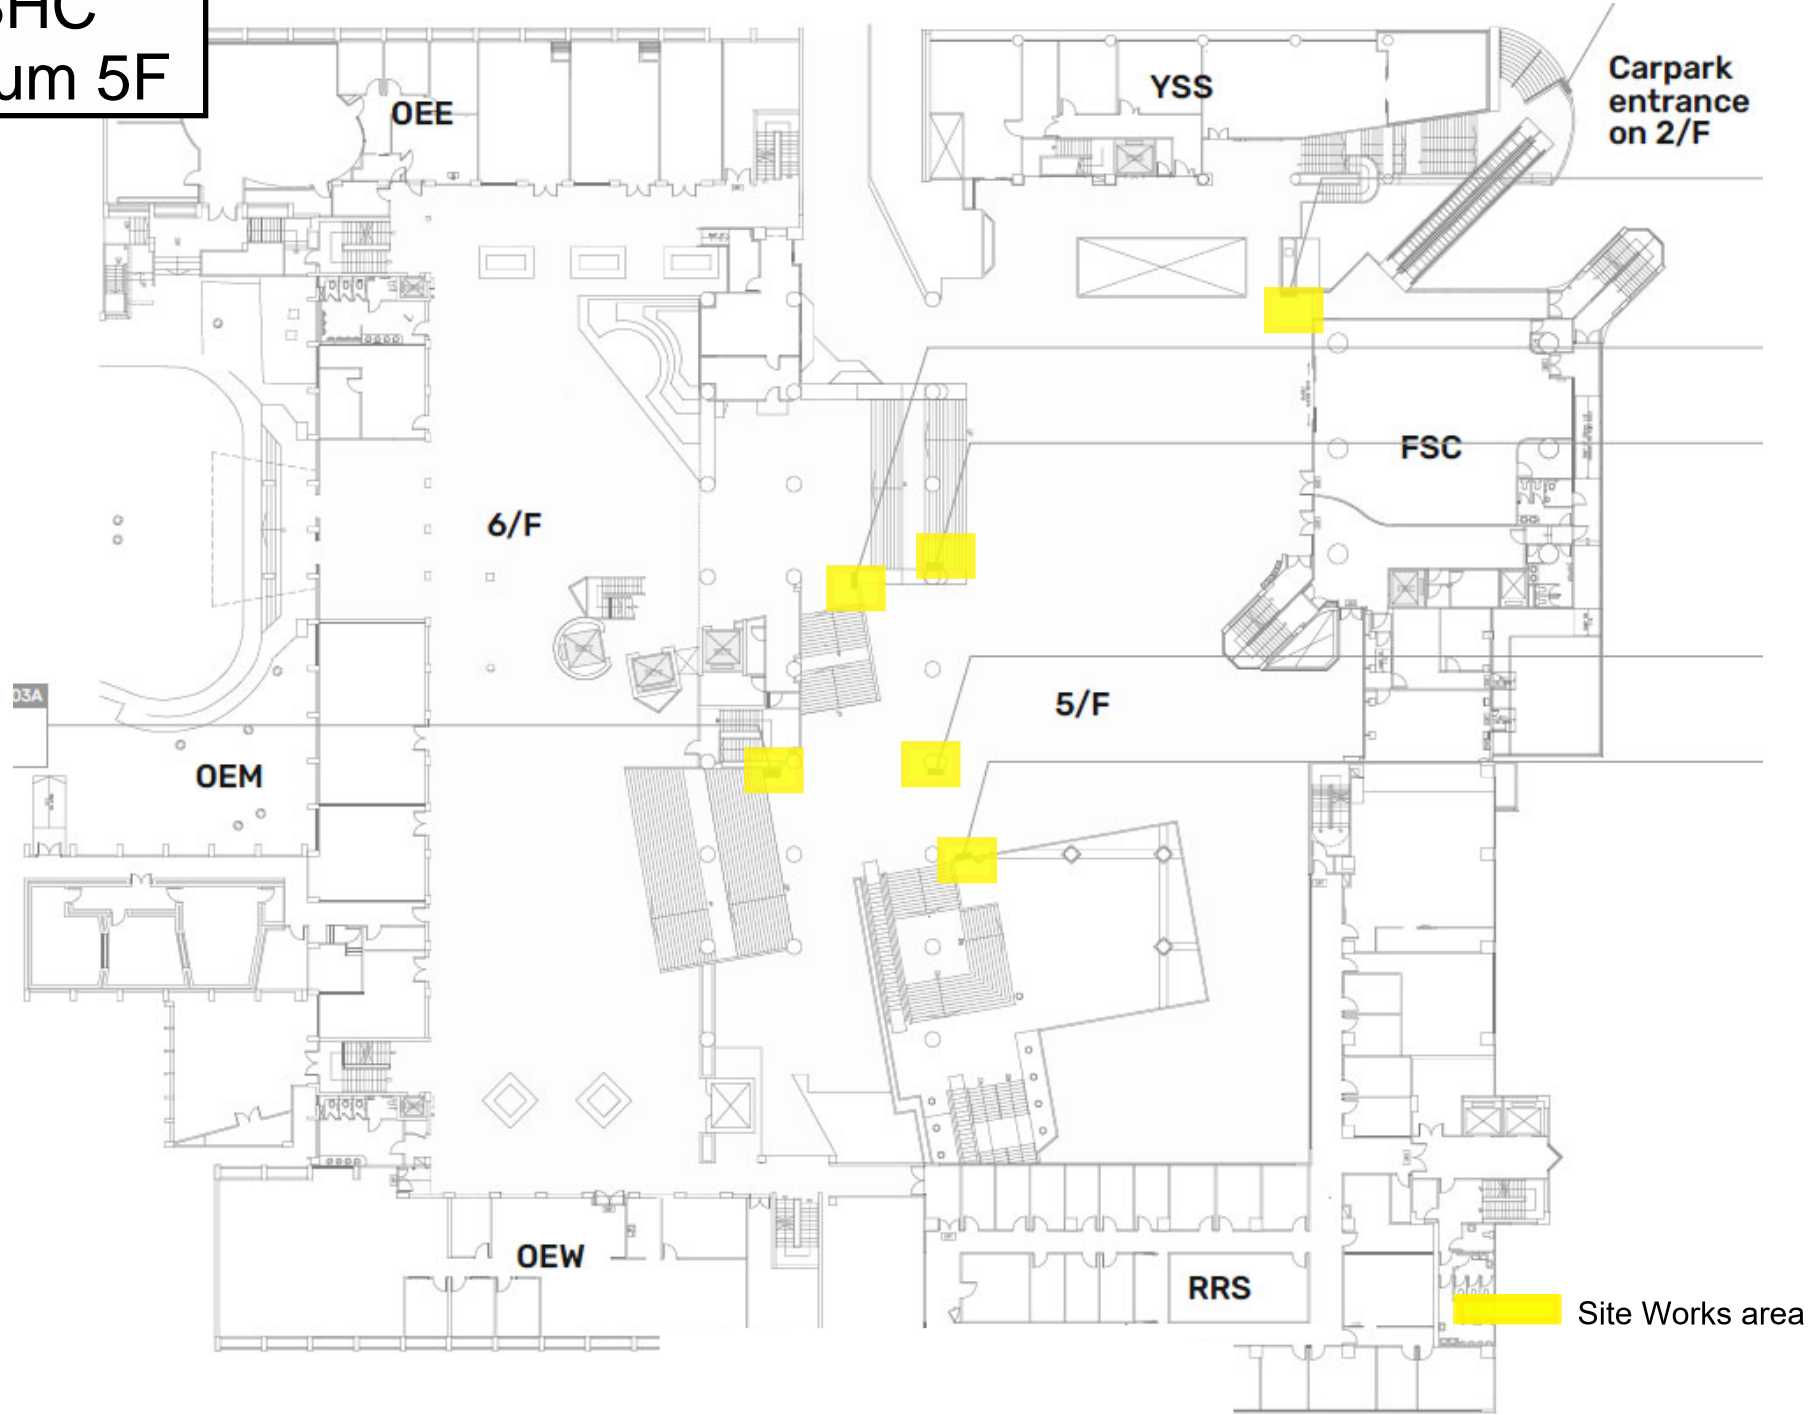

WYS 1F

Site Works area

Site Works area also includes
Door Plate/Wall-mount Signage

WYS 2F

Site Works area
Site Works area also includes
Door Plate/Wall-mount Signage

WYS 3F

Site Works area

Site Works area also includes
Door Plate/Wall-mount Signage

SAFETY BARRIER

JC3 GF

Site work area at JC3 GF

CORRIDOR

MUSIC PRACTICE ROOM 02
P=5

FLOOR MAT

JC3 2F

Site work area at JC3 2F

RRS 3F

Site work area
at RRS 3F

RRS 5F

 Site Works area

SCT 5F

Site work area at SCT 5F

SCT 6F

Site Works area

OEN 6F

Site work area at OEN 6F

OEN 8F

Site work area at OEN 8F

HSHC Podium 5F

HSHC Podium 6F

Man Lung Garden

 Site Works area