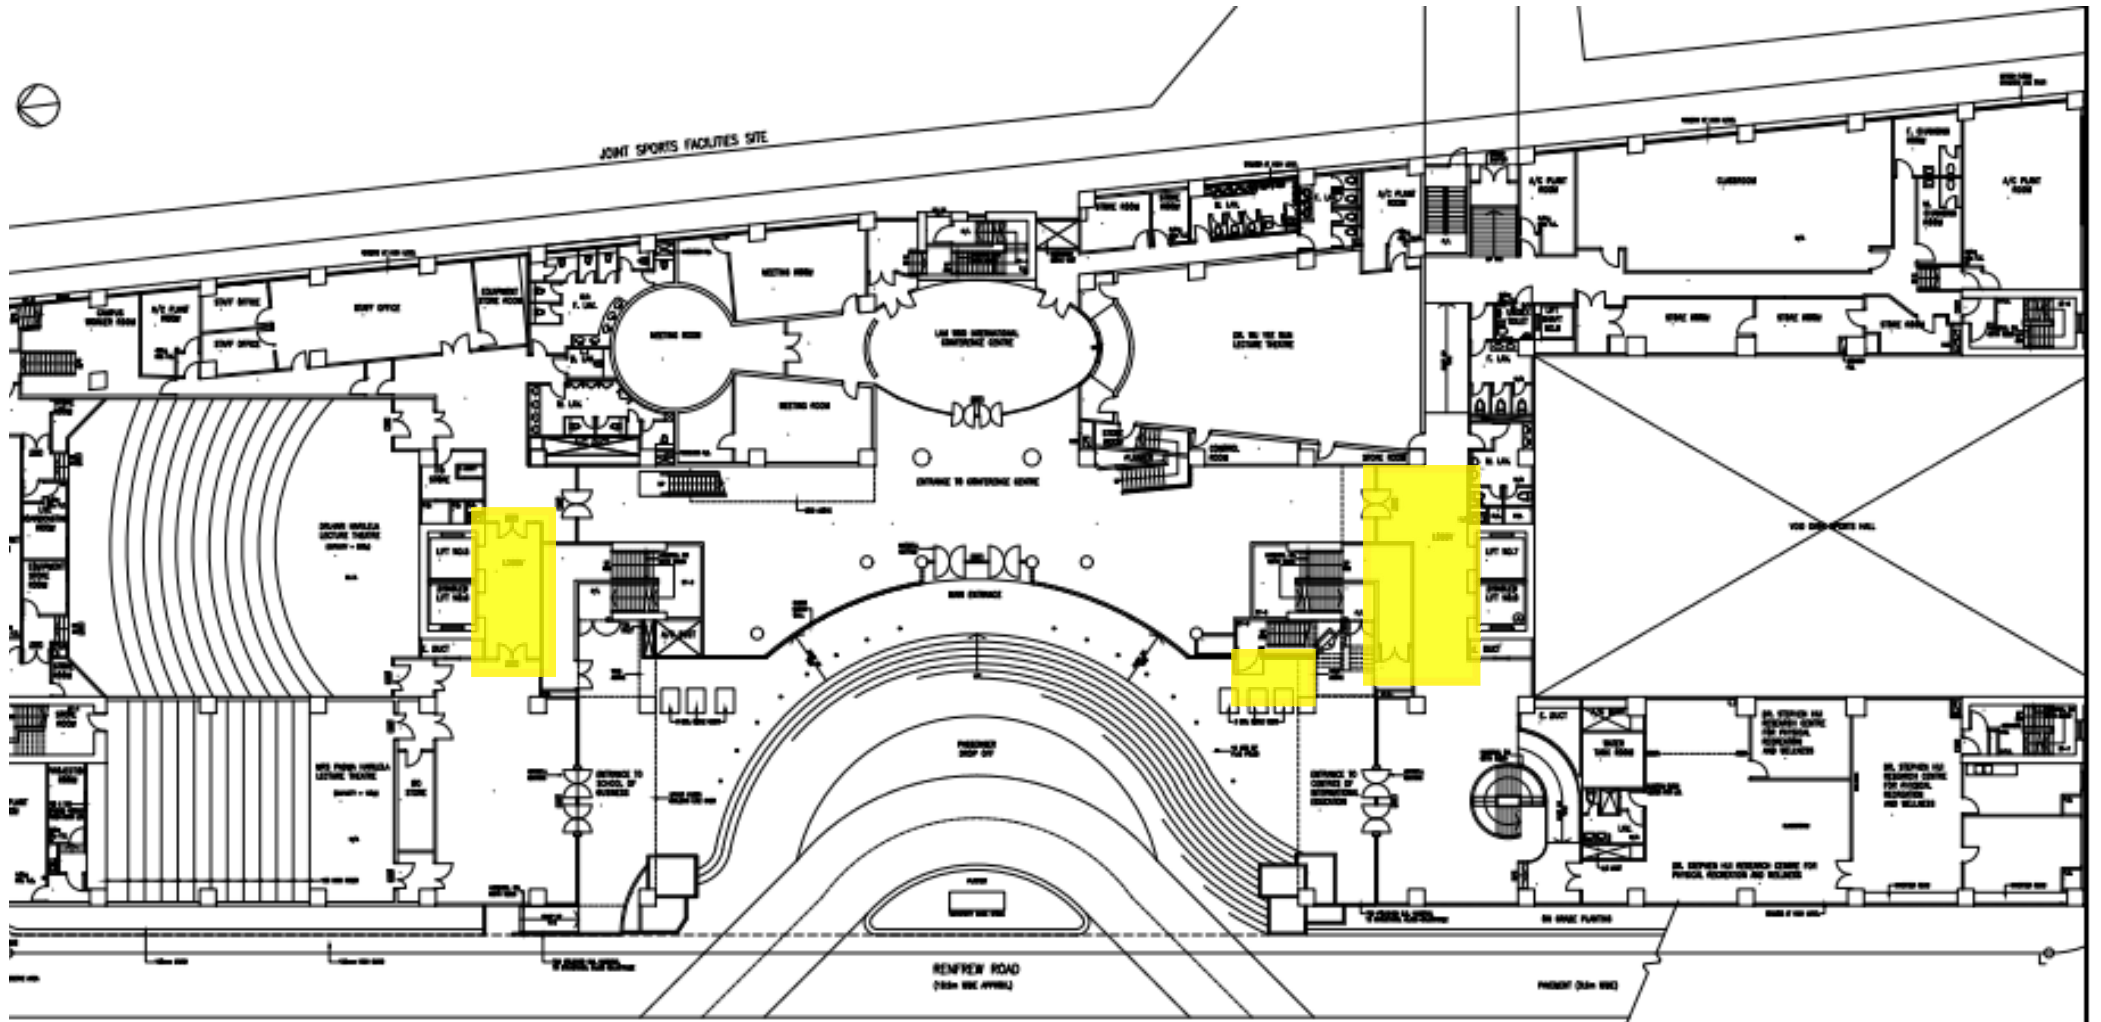

WYS 1F

Site Works area

Site Works area also includes
Door Plate/Wall-mount Signage

WYS 2F

Site Works area
Site Works area also includes
Door Plate/Wall-mount Signage

WYS 3F

Site Works area

Site Works area also includes
Door Plate/Wall-mount Signage

SAFETY BARRIER

JC3 GF

Site work area at JC3 GF

CORRIDOR

MUSIC PRACTICE ROOM 02
P=5

FLOOR MAT

JC3 2F

Site work area at JC3 2F

JC3 3F

Site work area at JC3 3F

DLB & WLB 1F

Site Works area

DLB 3F

Site work area at DLB 3F

WLB 2F

WLB 3F