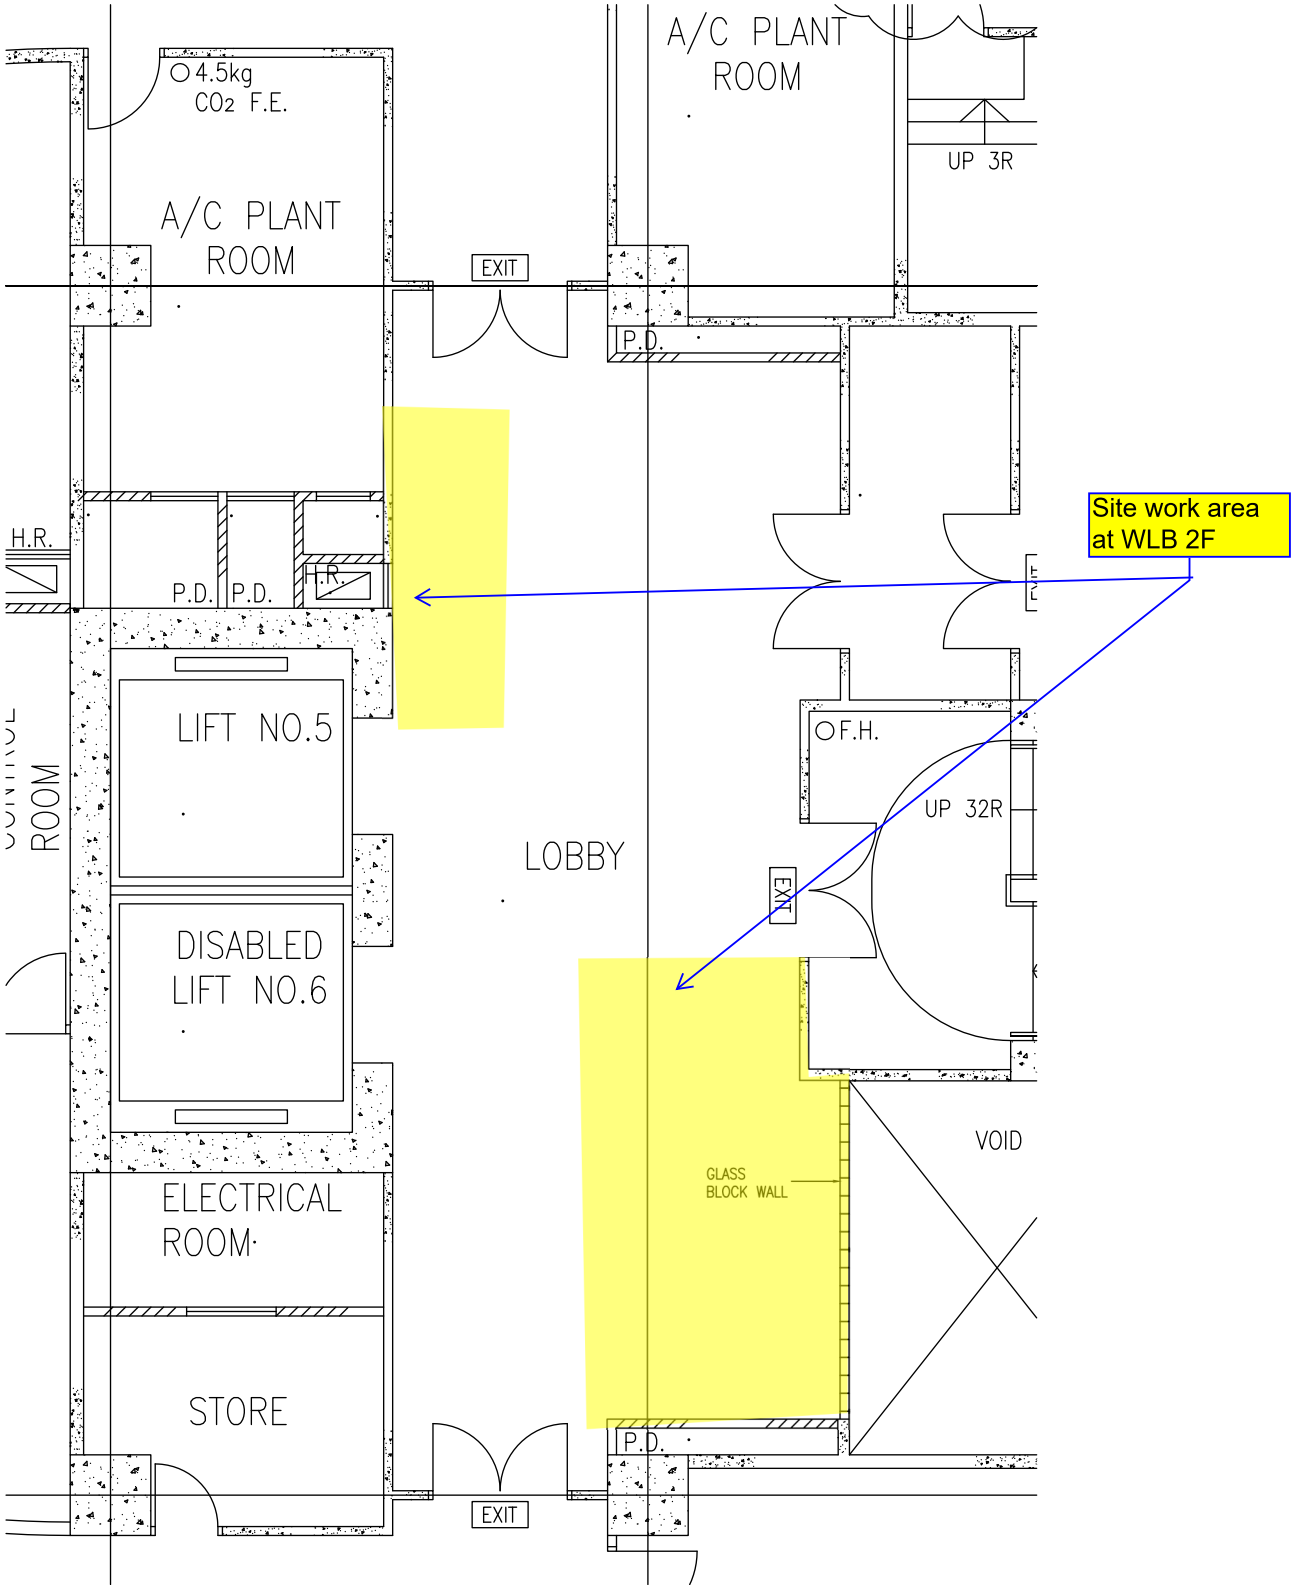

WYS 1F

Site Works area

Site Works area also includes
Door Plate/Wall-mount Signage

WYS 2F

Site Works area
Site Works area also includes
Door Plate/Wall-mount Signage

WYS 3F

Site Works area

Site Works area also includes
Door Plate/Wall-mount Signage

SAFETY BARRIER

JC3 GF

Site work area at JC3 GF

CORRIDOR

MUSIC PRACTICE ROOM 02
P=5

FLOOR MAT

JC3 2F

Site work area at JC3 2F

JC3 3F

Site work area at JC3 3F

DLB & WLB 1F

Site Works area

DLB 3F

Site work area at DLB 3F

WLB 2F

WLB 3F