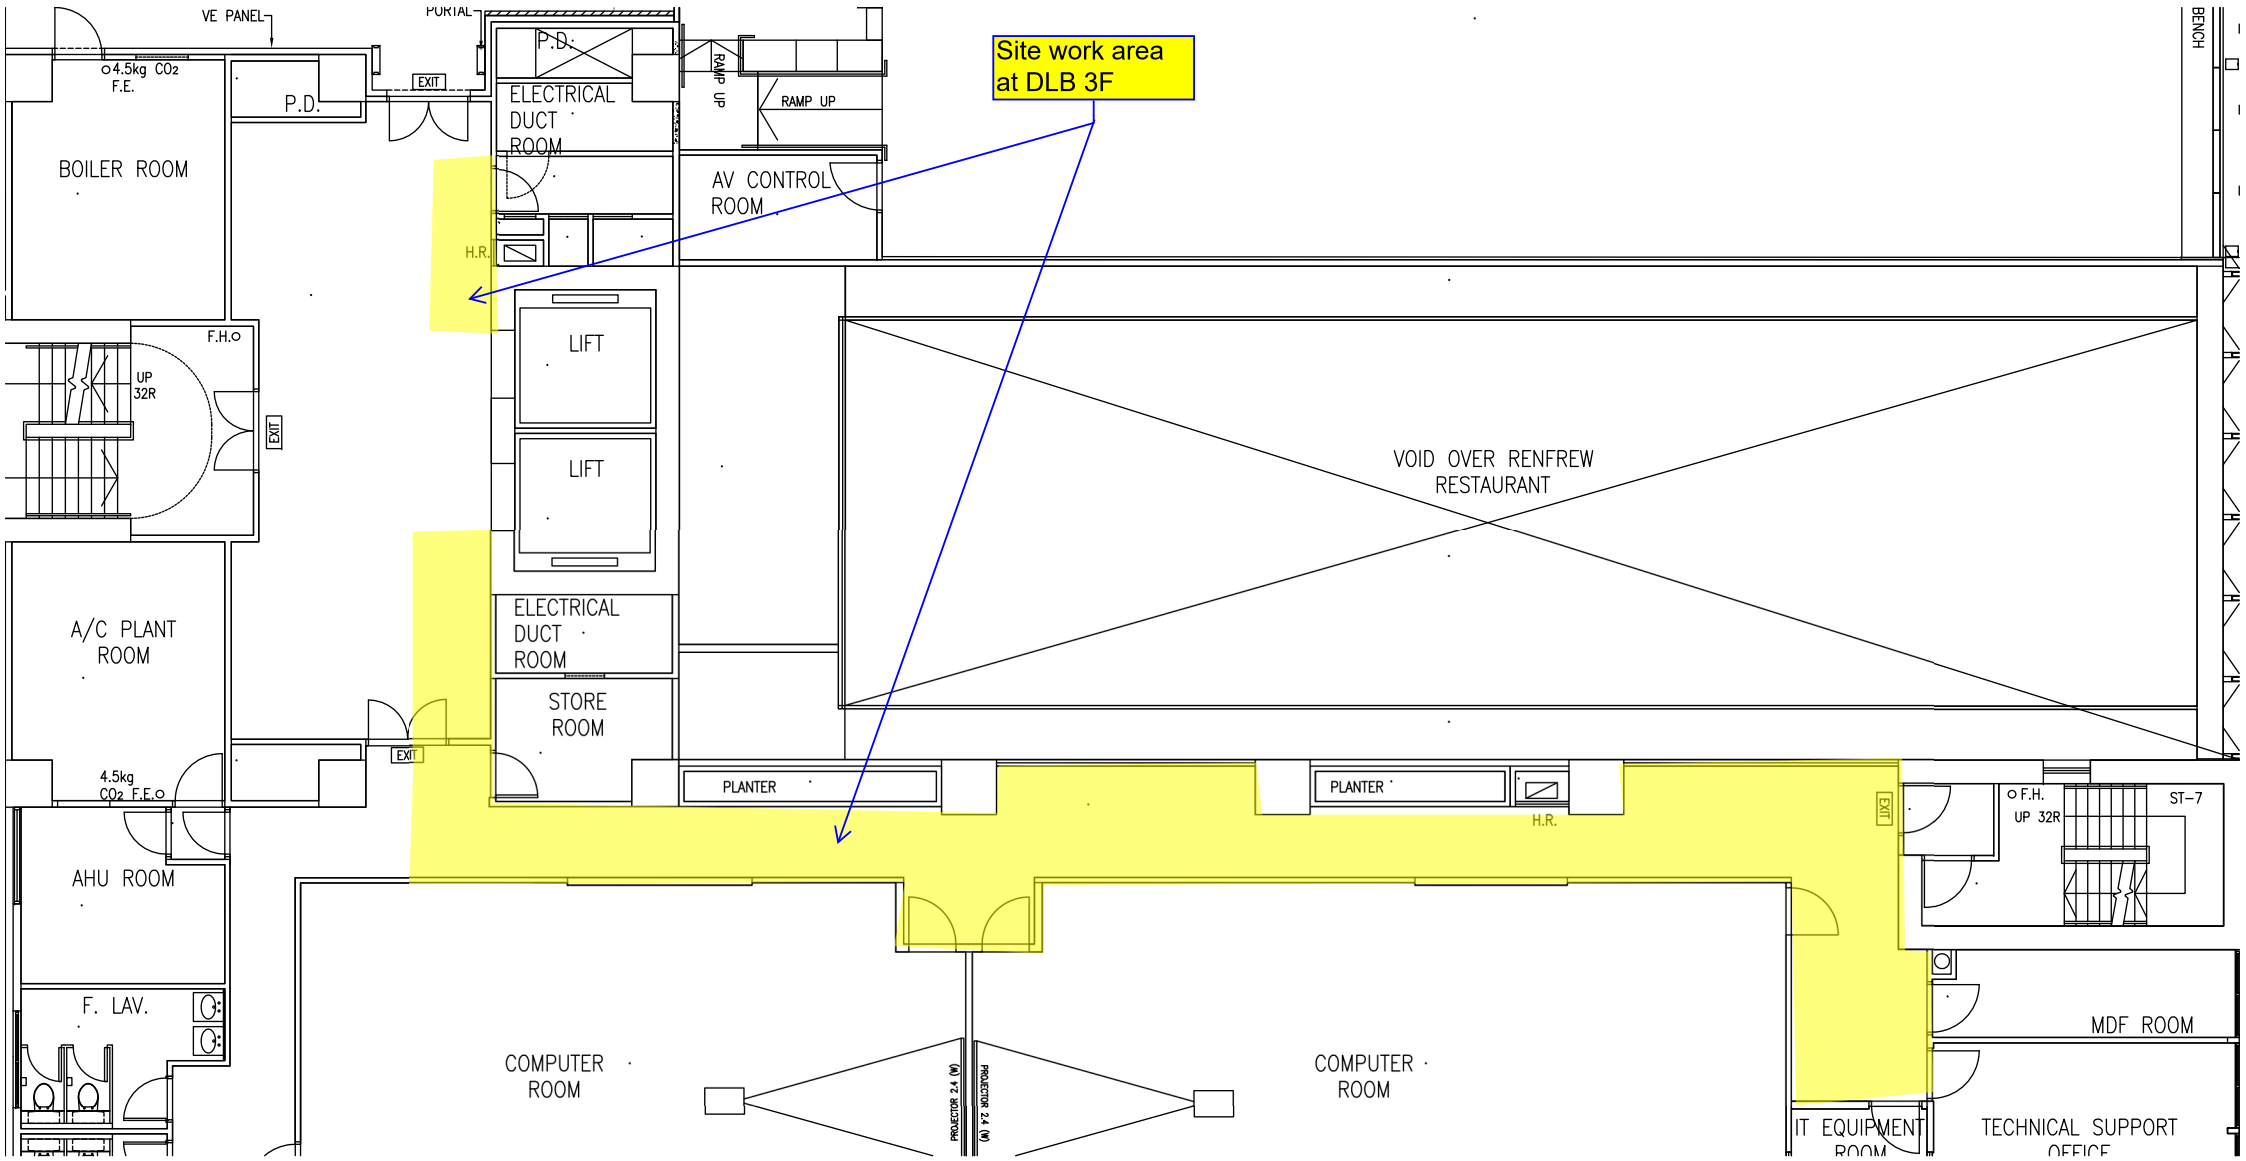

WYS 1F

Site Works area

Site Works area also includes
Door Plate/Wall-mount Signage

WYS 2F

Site Works area
Site Works area also includes
Door Plate/Wall-mount Signage

WYS 3F

Site Works area

Site Works area also includes
Door Plate/Wall-mount Signage

SAFETY BARRIER

JC3 GF

Site work area at JC3 GF

CORRIDOR

MUSIC PRACTICE ROOM 02
P=5

FLOOR MAT

JC3 2F

Site work area at JC3 2F

JC3 3F

Site work area at JC3 3F

DLB & WLB 1F

Site Works area

DLB 3F

Site work area at DLB 3F

WLB 2F

WLB 3F