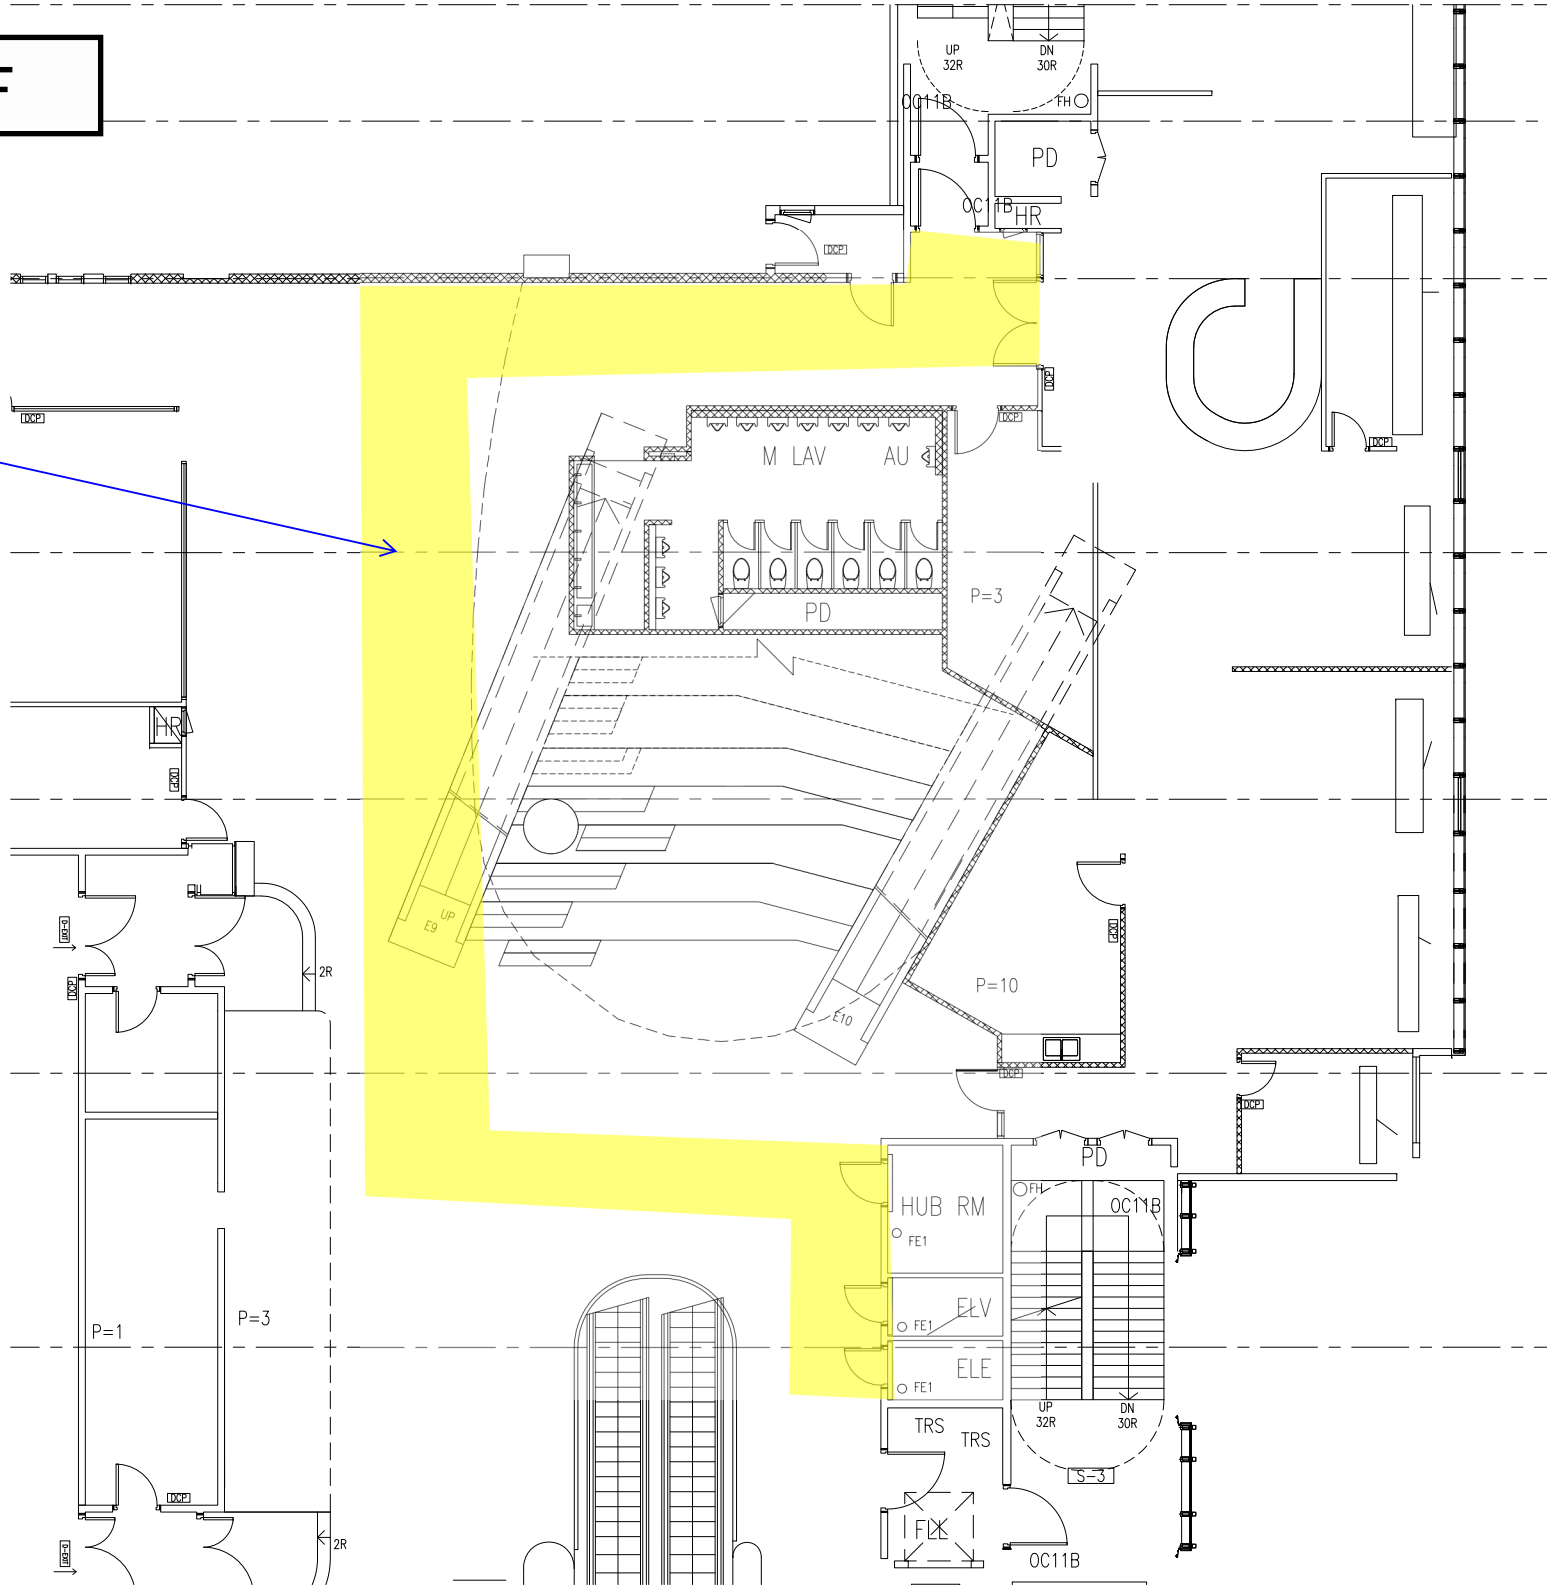

WYS 1F

Site Works area

Site Works area also includes
Door Plate/Wall-mount Signage

WYS 2F

Site Works area
Site Works area also includes
Door Plate/Wall-mount Signage

WYS 3F

Site Works area

Site Works area also includes
Door Plate/Wall-mount Signage

SAFETY BARRIER

JC3 GF

Site work area at JC3 GF

CORRIDOR

MUSIC PRACTICE ROOM 02
P=5

FLOOR MAT

JC3 2F

Site work area at JC3 2F

JC3 3F

Site work area at JC3 3F

DLB & WLB 1F

Site Works area

DLB 3F

Site work area at DLB 3F

WLB 2F

WLB 3F