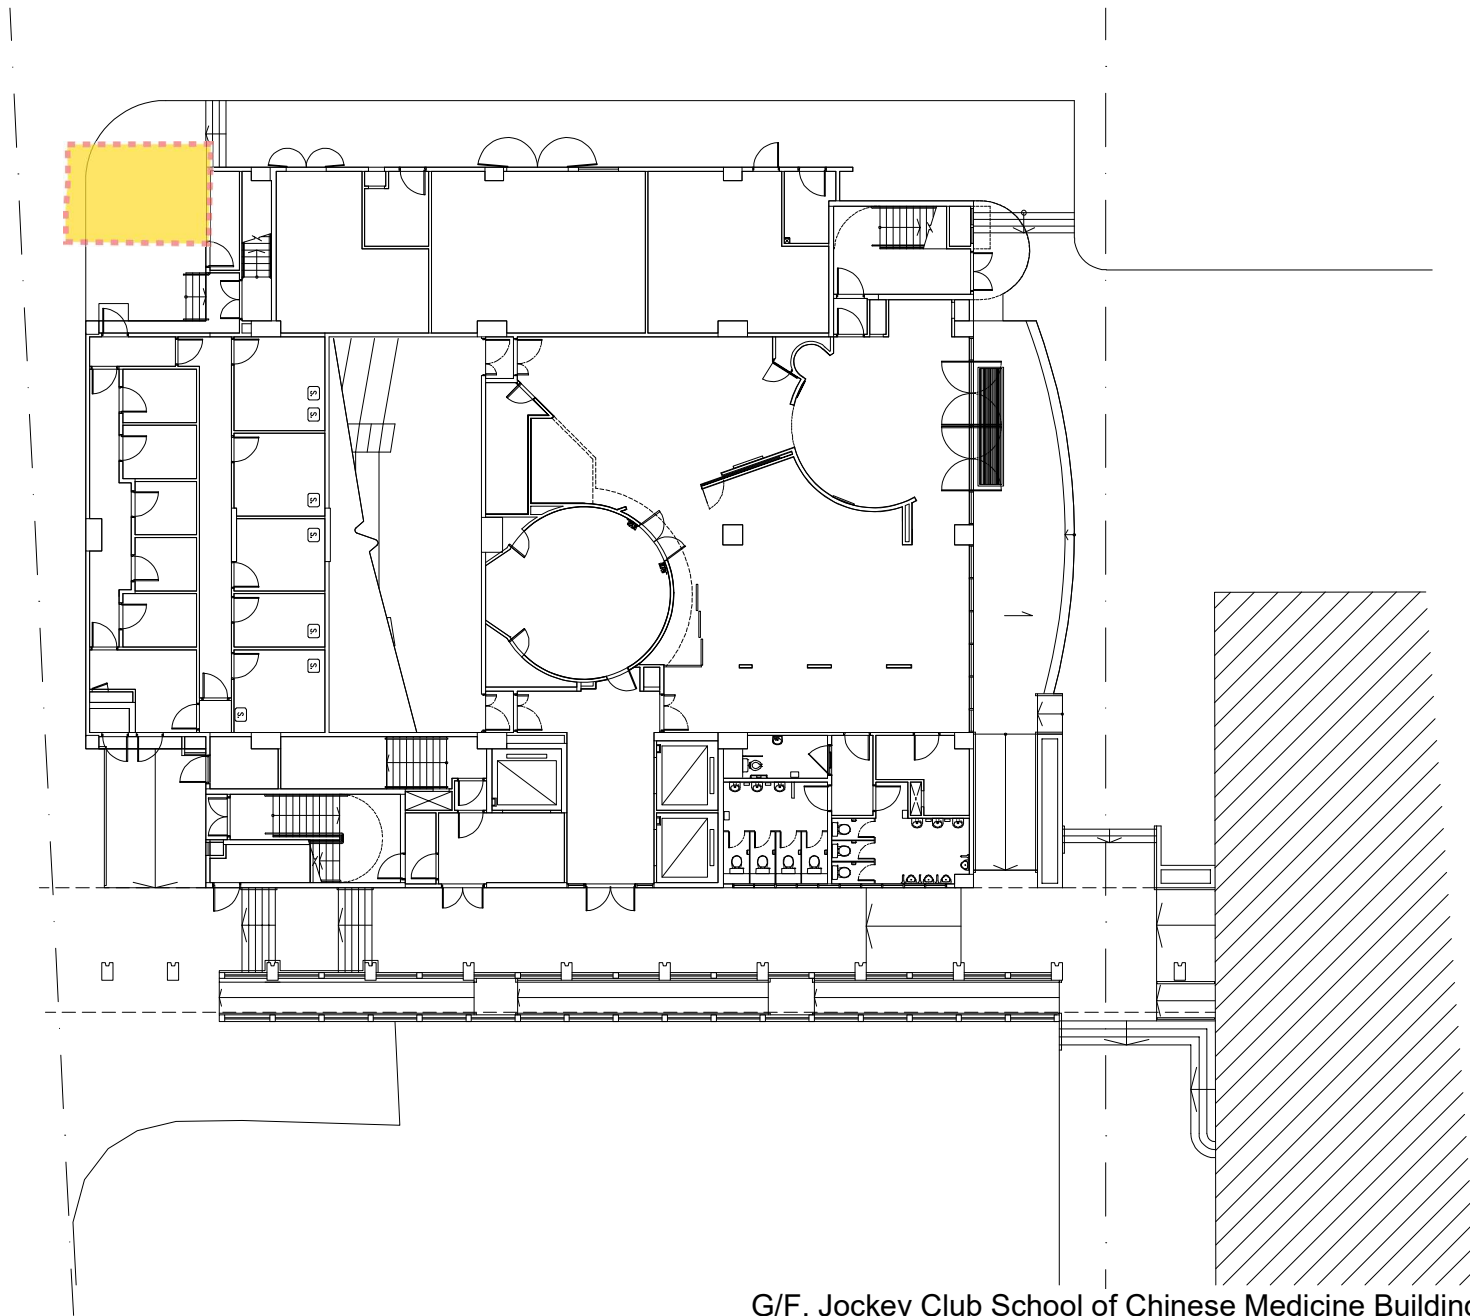

Baptist University Road Campus – Ground Investigation Works near G/F of Jockey Club School of Chinese Medicine Building (SCM)

浸會大學道校園 – 賽馬會中醫藥學院大樓地下探土工程

LEGENDS

Fenced-off Area

圍封範圍

G/F, Jockey Club School of Chinese Medicine Building (SCM)