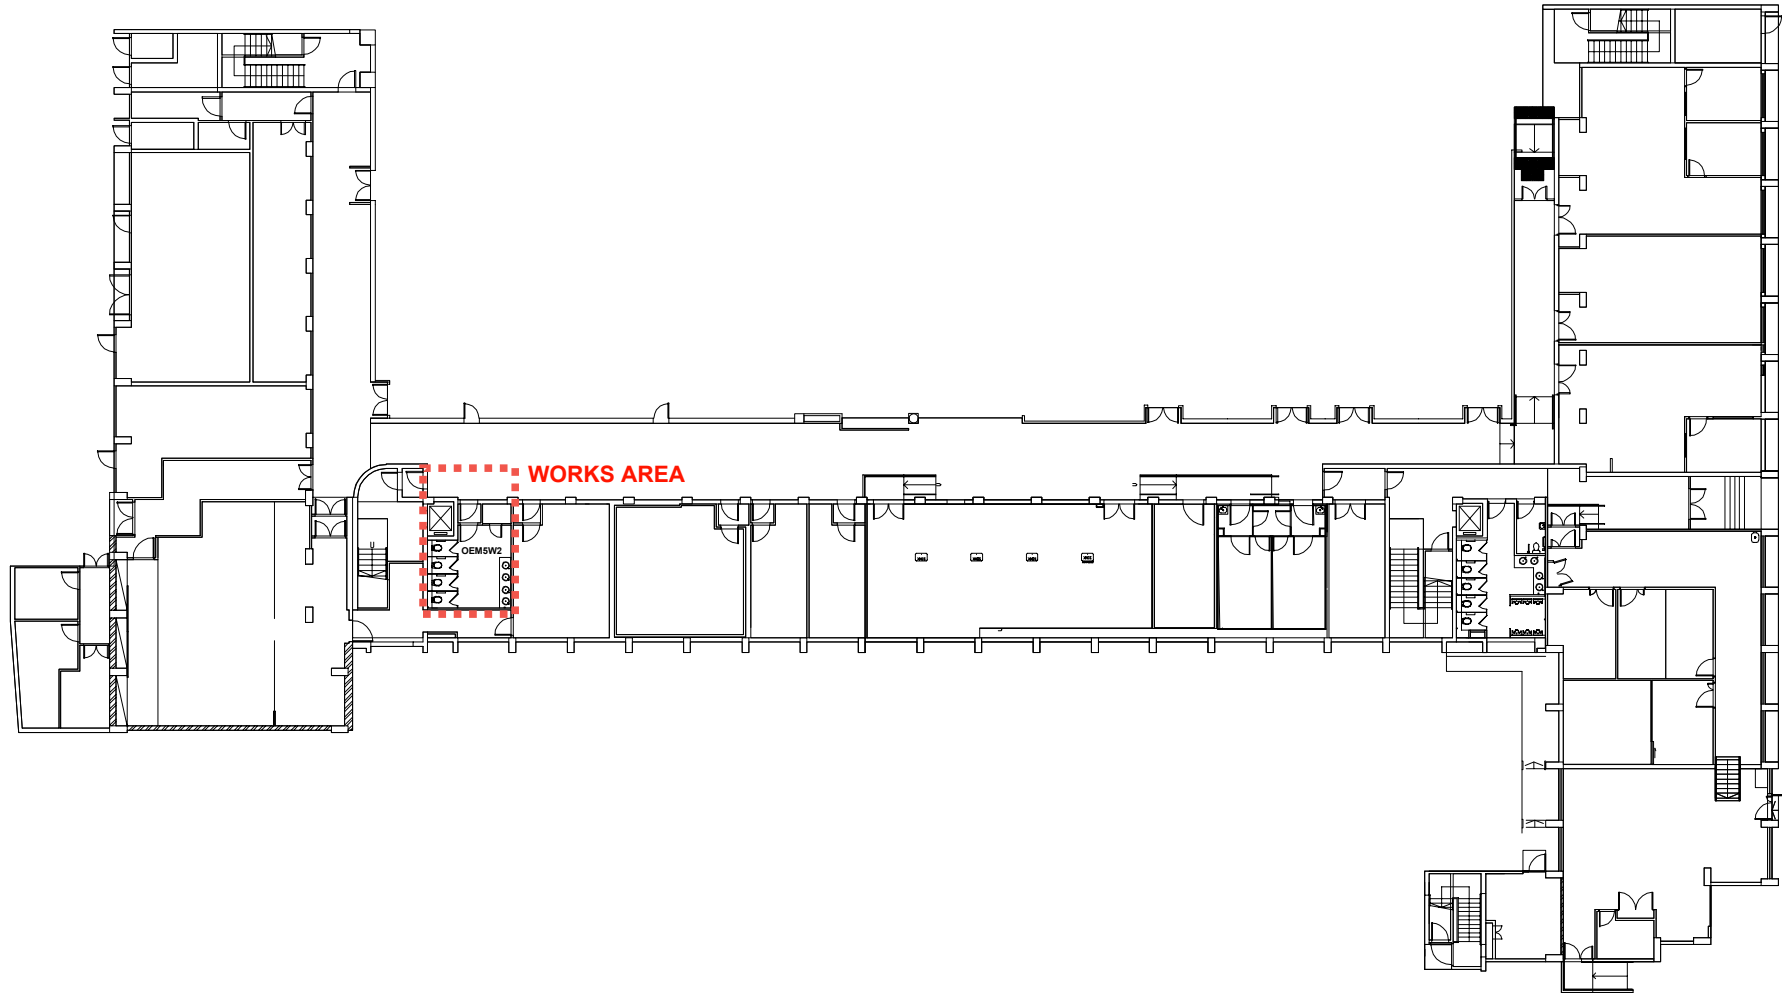

**Ho Sin Hang Campus – Temporary Closure of Female Toilet on Level 5 of Oen Hall Building**

**善衡校園 – 臨時封閉溫仁才大樓五樓女洗手間**

Level 5, Oen Hall Building