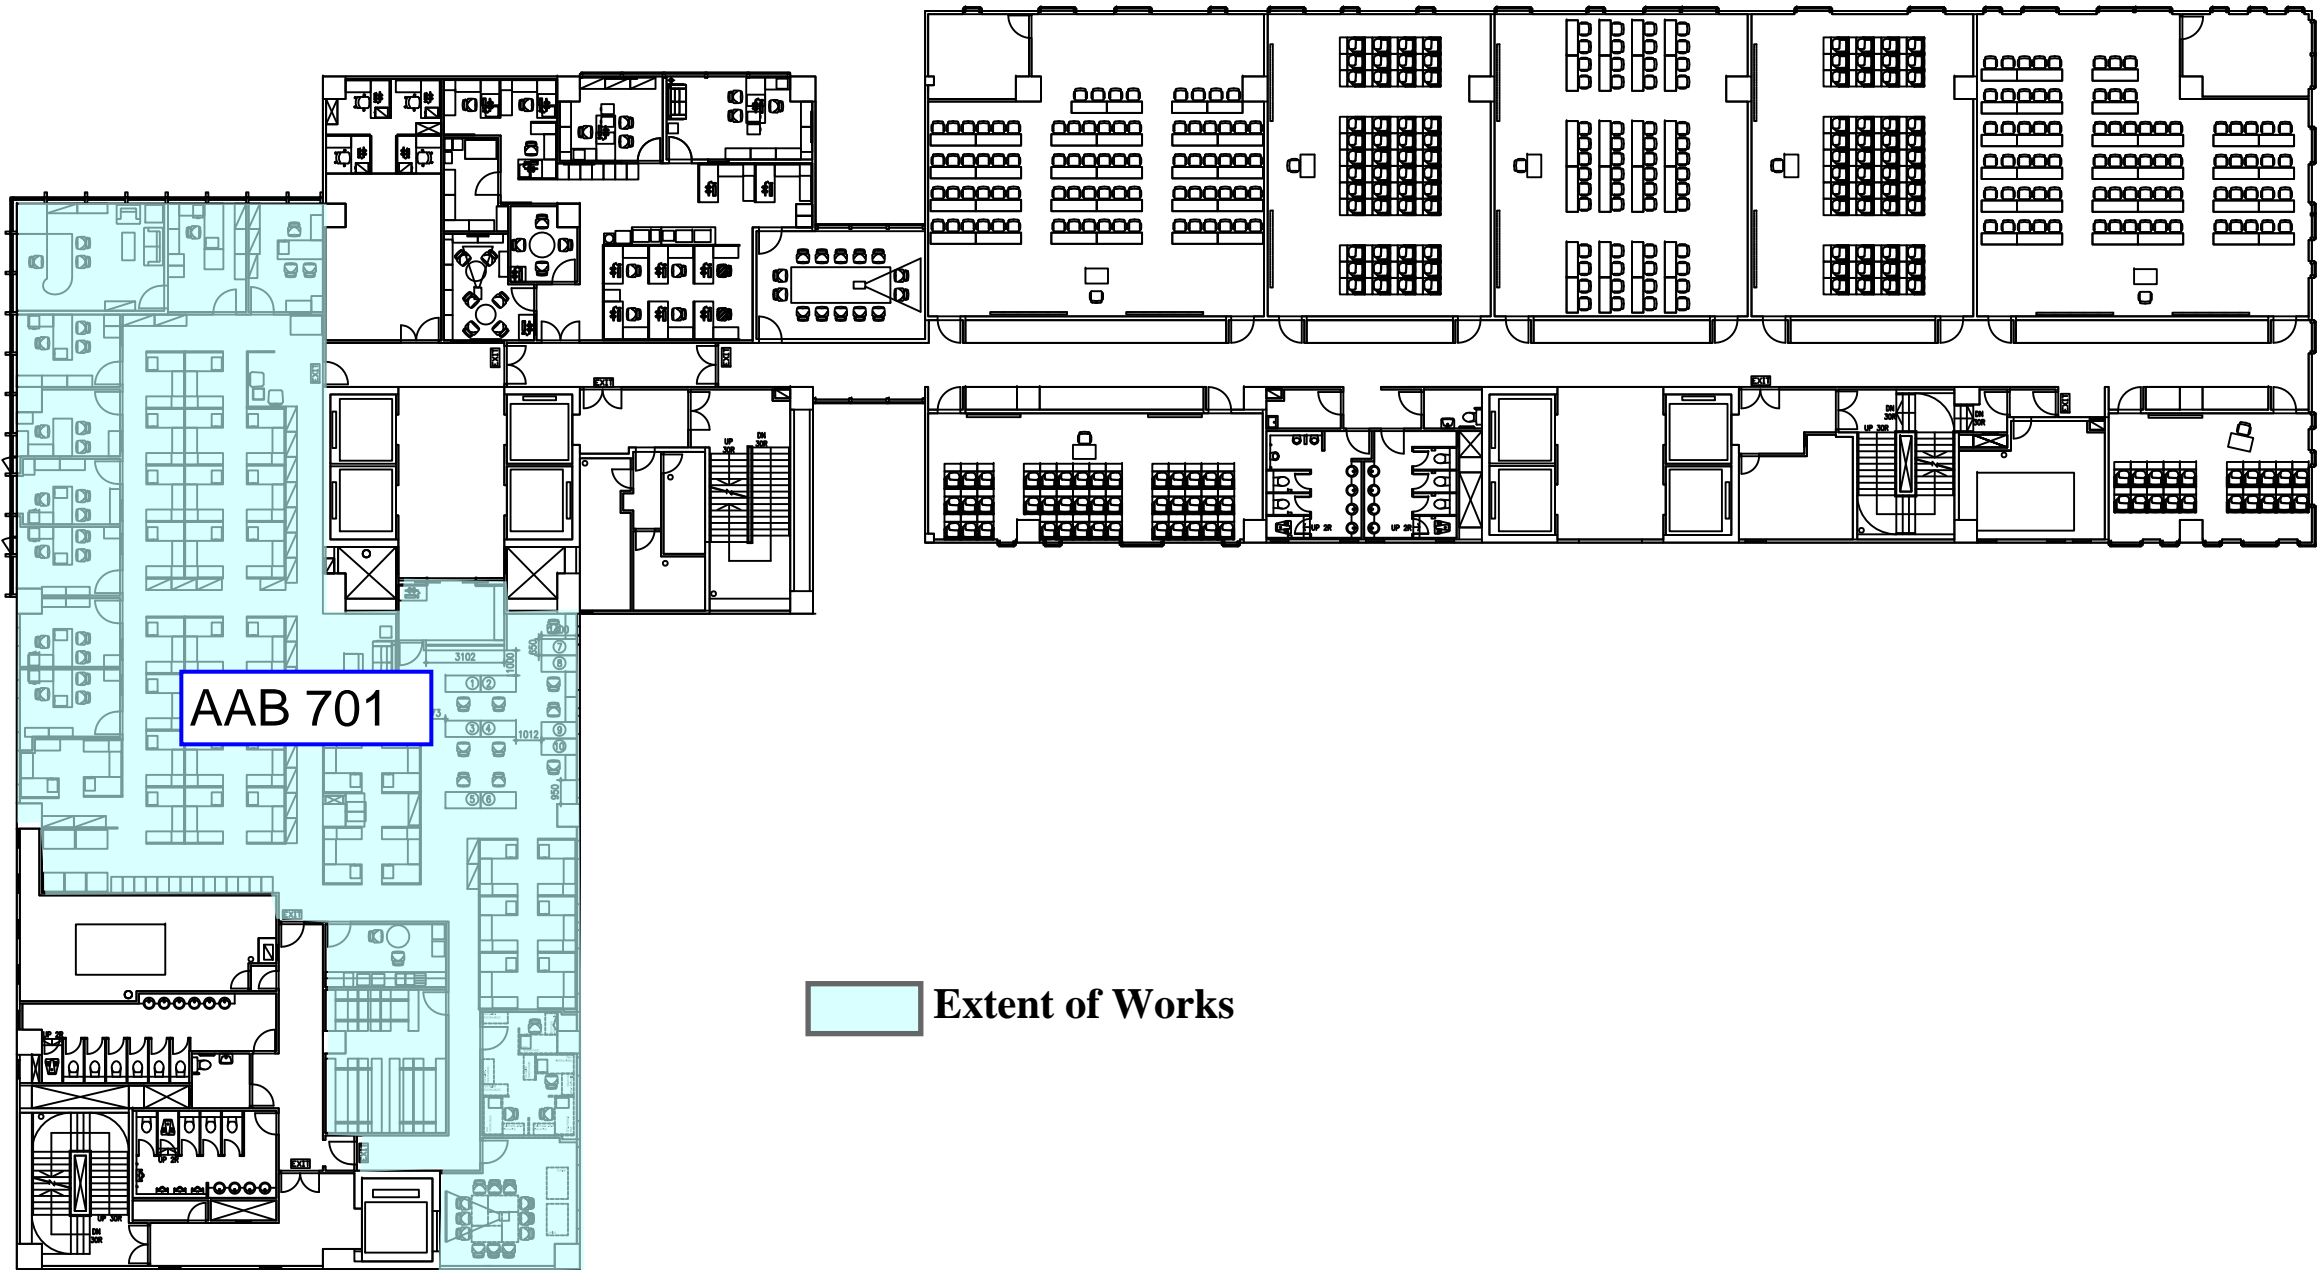

Baptist University Road Campus and Shaw Campus - Renovation Works at Level 7 of Dr. Wu Yee Sun Building (WYS) (formerly known as Academic and Administration Building) and Level 8 of David C. Lam Building (DLB)

浸會大學道校園及逸夫校園 – 伍宜孫博士大樓〔前稱教學及行政大樓〕七樓及思齊樓八樓裝修工程

Level 7 of Dr. Wu Yee Sun Building (WYS)