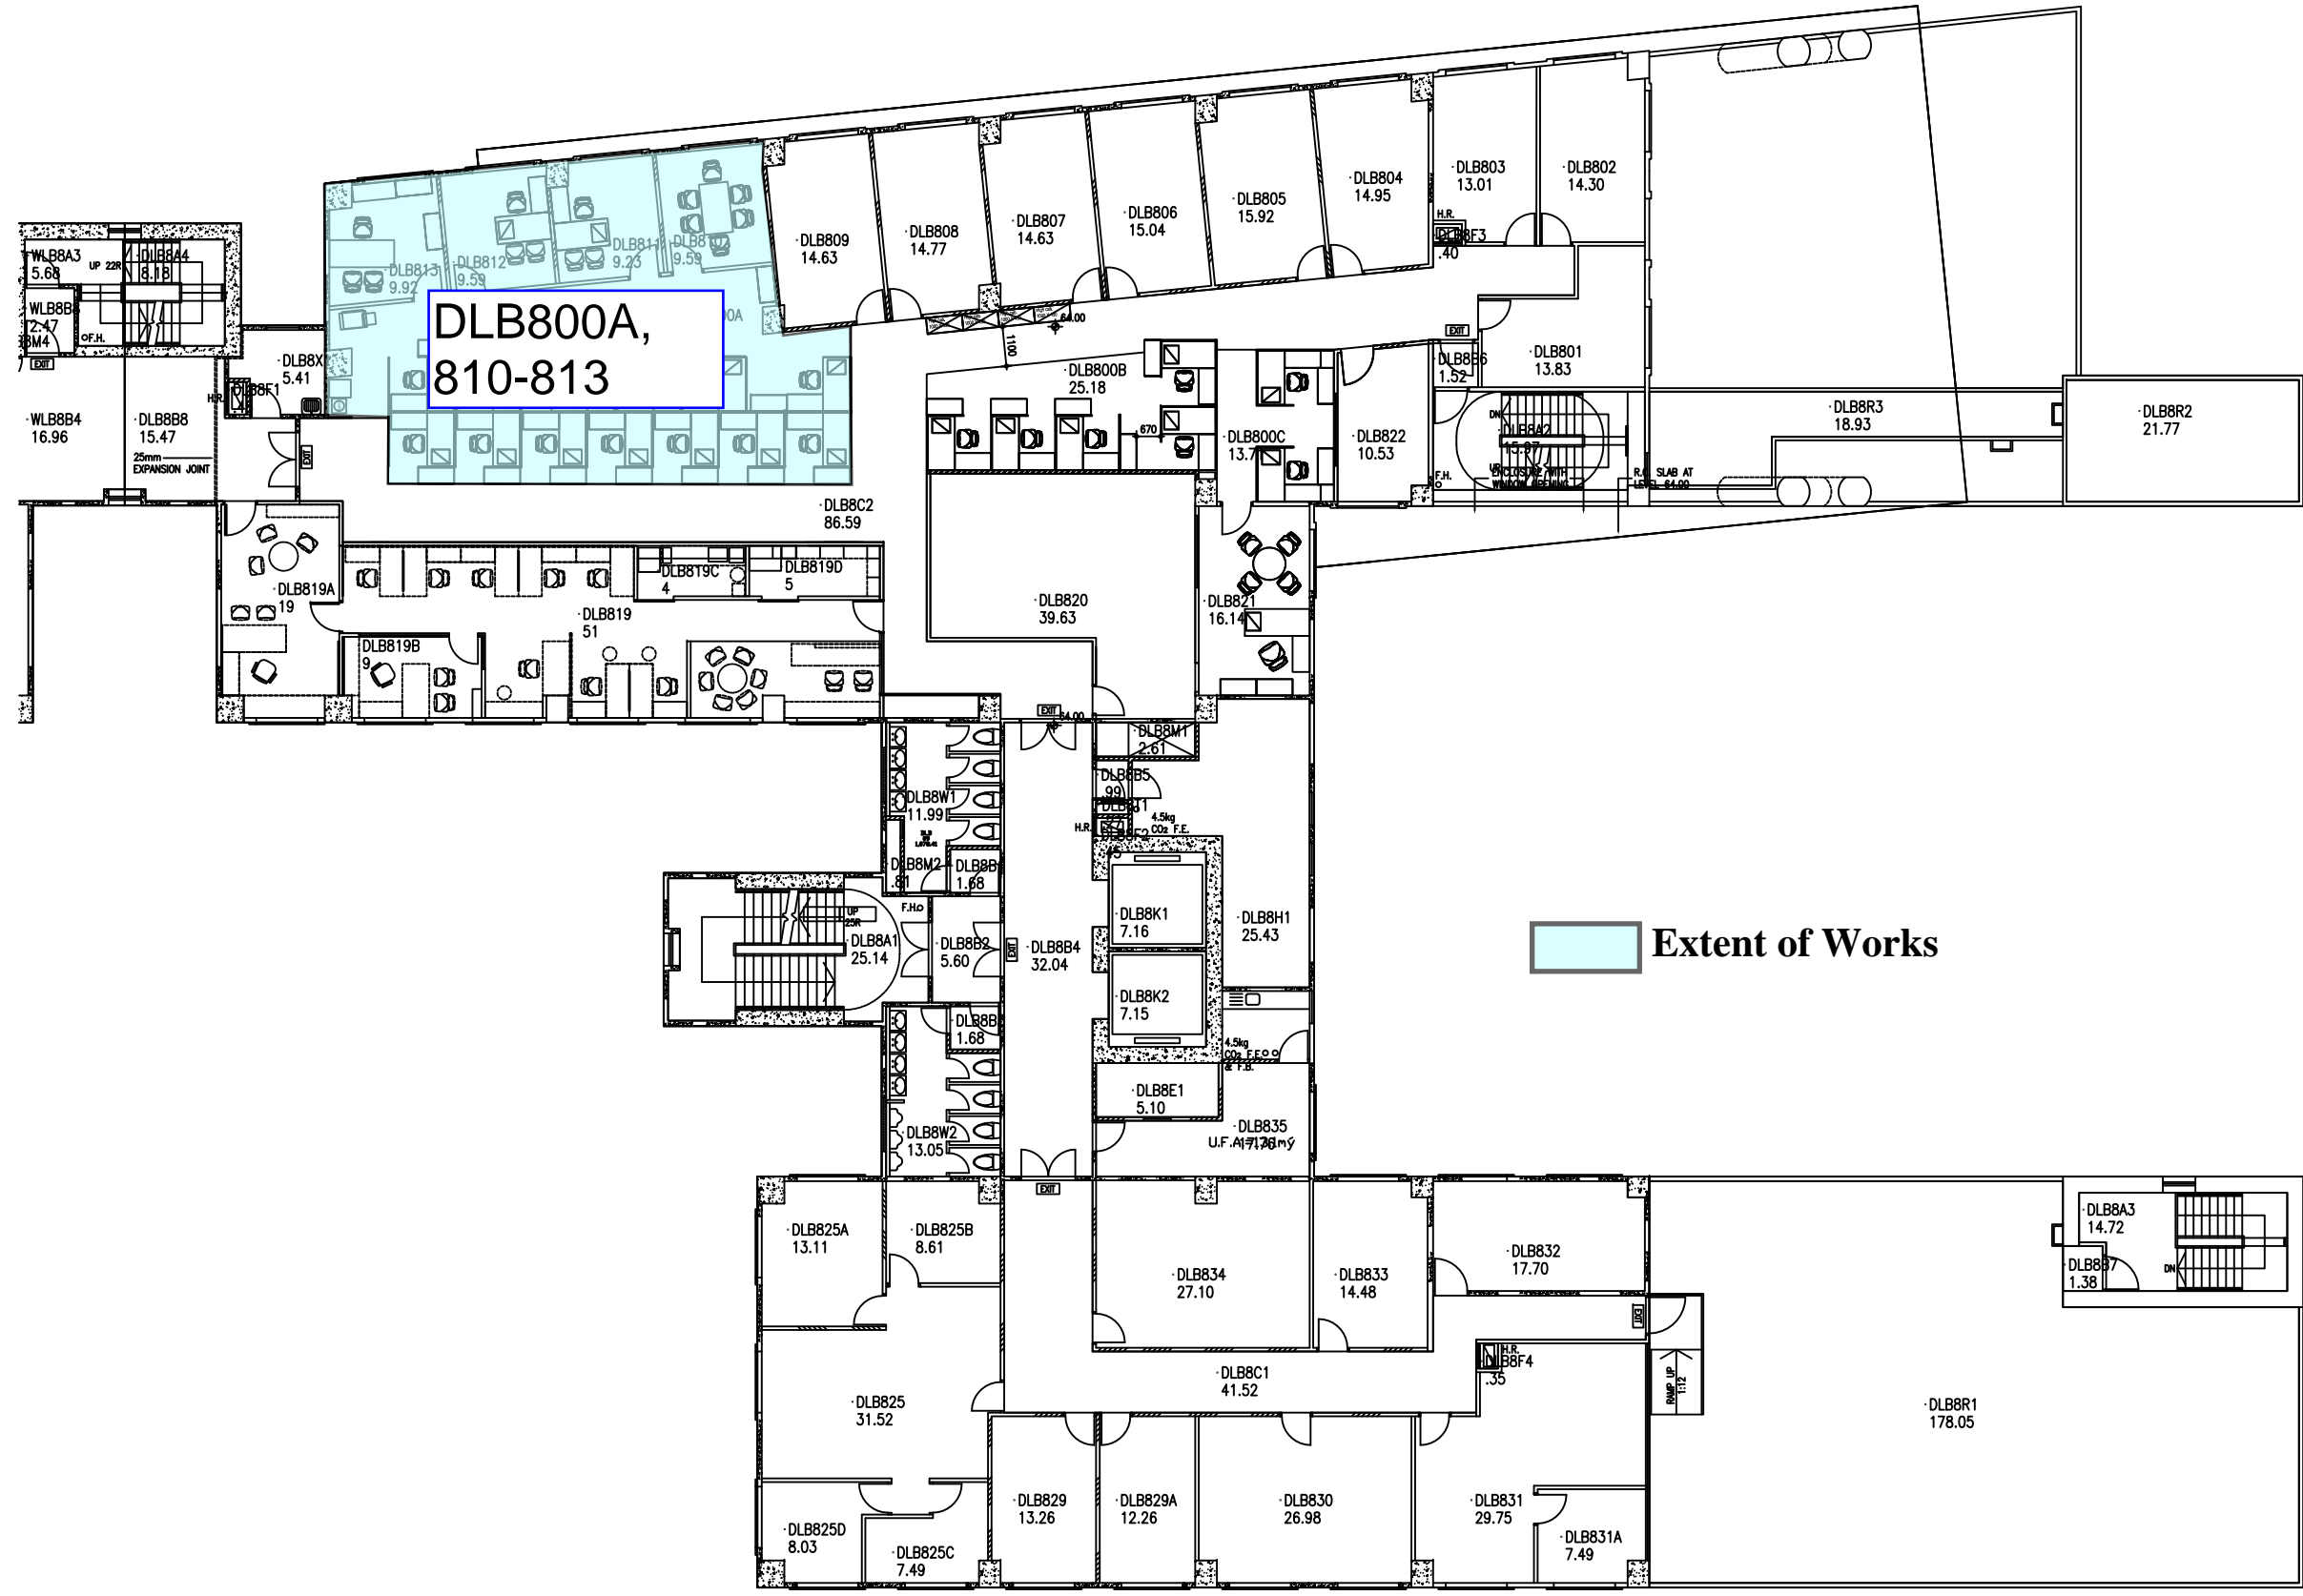

Baptist University Road Campus and Shaw Campus - Renovation Works at Level 7 of Dr. Wu Yee Sun Building (WYS) (formerly known as Academic and Administration Building) and Level 8 of David C. Lam Building (DLB)

浸會大學道校園及逸夫校園 – 伍宜孫博士大樓〔前稱教學及行政大樓〕七樓及思齊樓八樓裝修工程

Level 8 of David C. Lam Building (DLB)