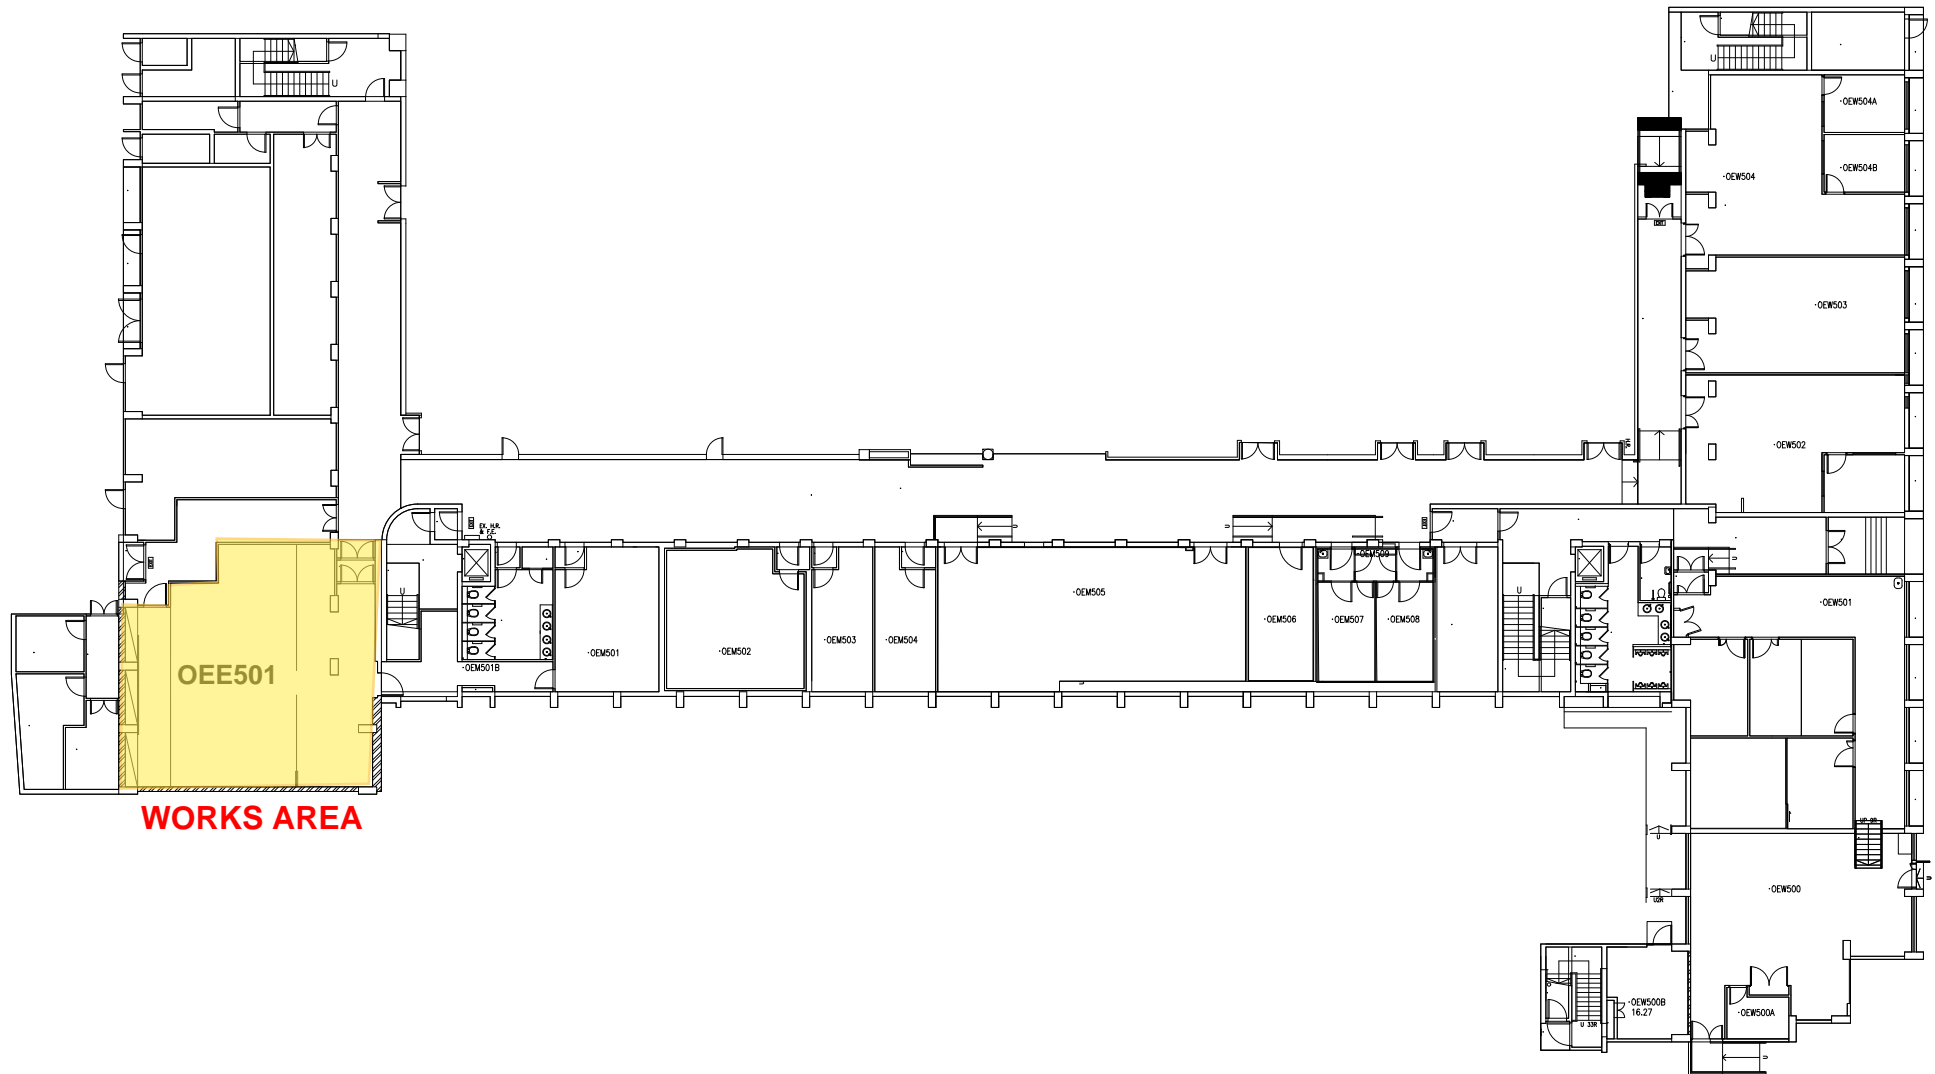

**Ho Sin Hang Campus – Temporary Closure of OEE501, Oen Hall Building (East Wing)**

**善衡校園 – 臨時封閉溫仁才大樓〔東翼〕OEE501室**

Level 5, Oen Hall Building