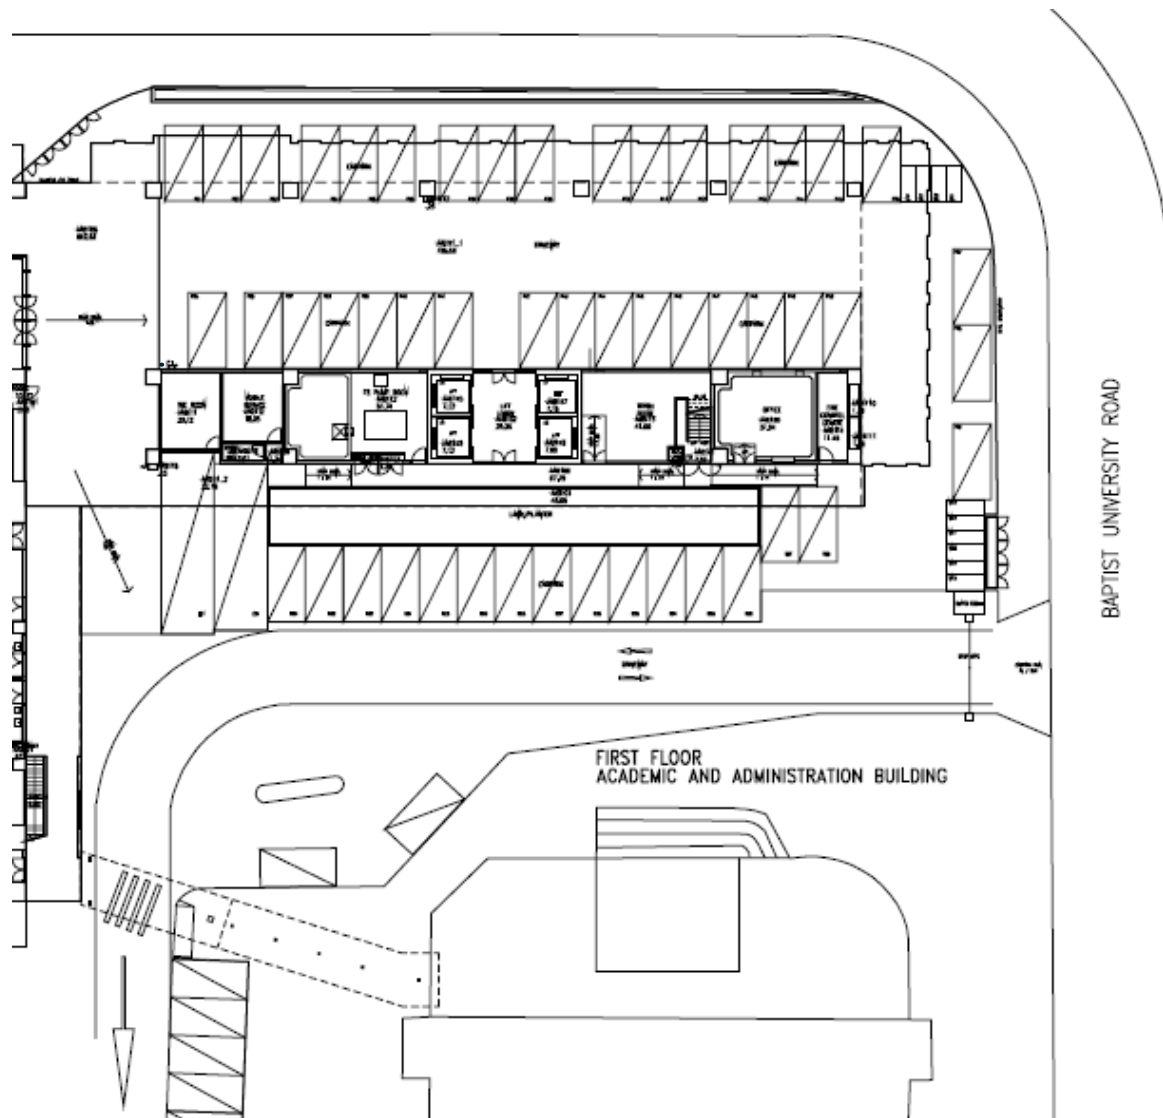

Baptist University Road Campus – Repair works at Carpark C, Academic and Administration Building
浸會大學道校園 – 教學及行政大樓停車場 C 維修工程

*** During the site works period, Carpark C will be closed***

Layout plan of G/F

地下平面圖