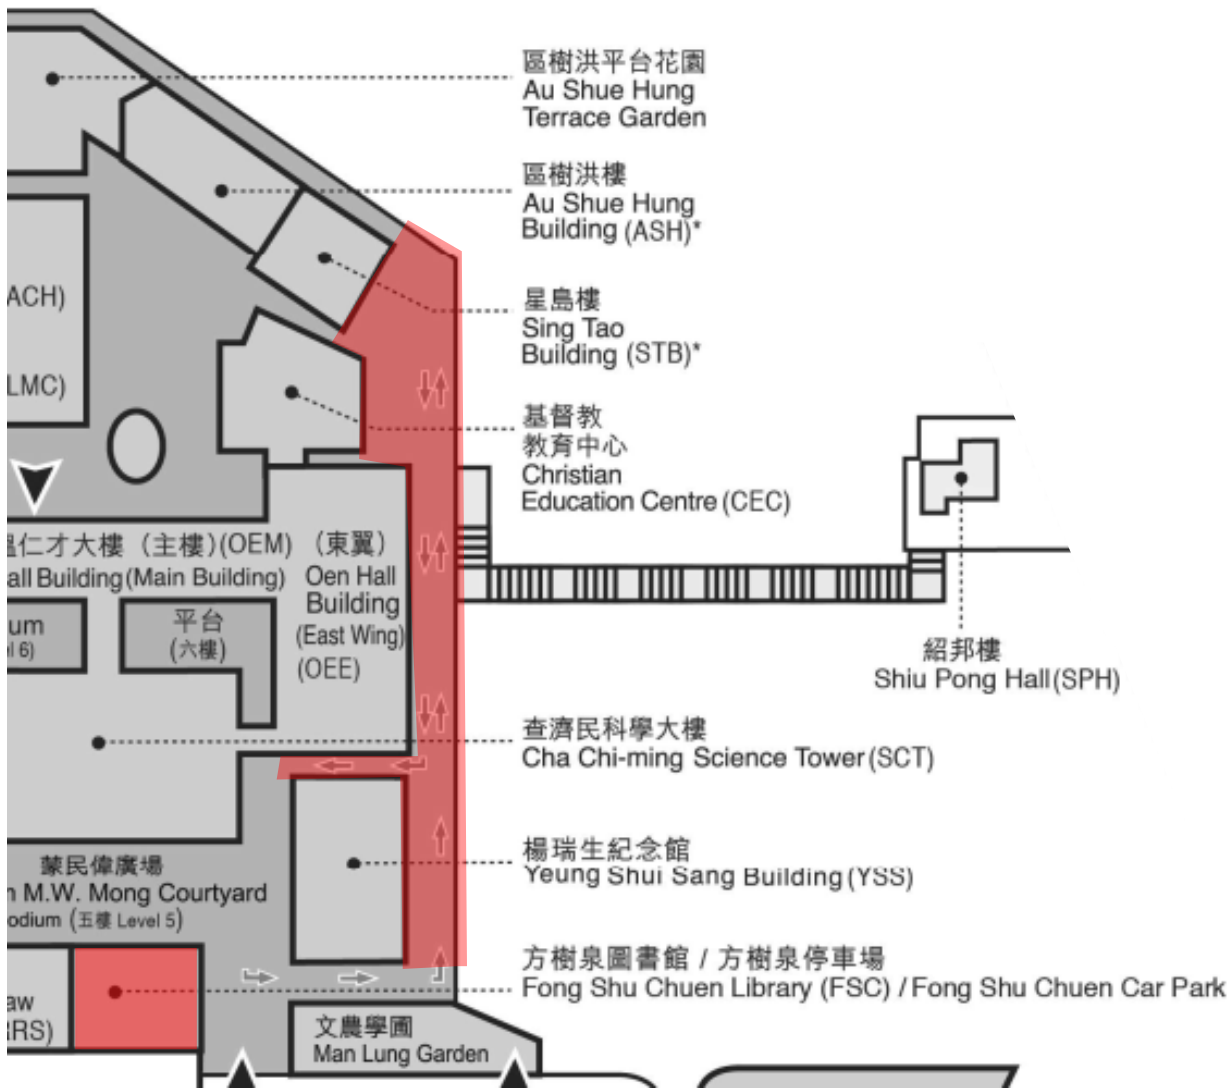

Ho Sin Hang Campus – Temporary Closure of Fong Shu Chuen Car Park and Driveway
善衡校園 – 臨時封閉方樹泉停車場及行車道

善衡校園
 HO SIN HANG CAMPUS
 (HSHC)

Affected Area
 受影響範圍