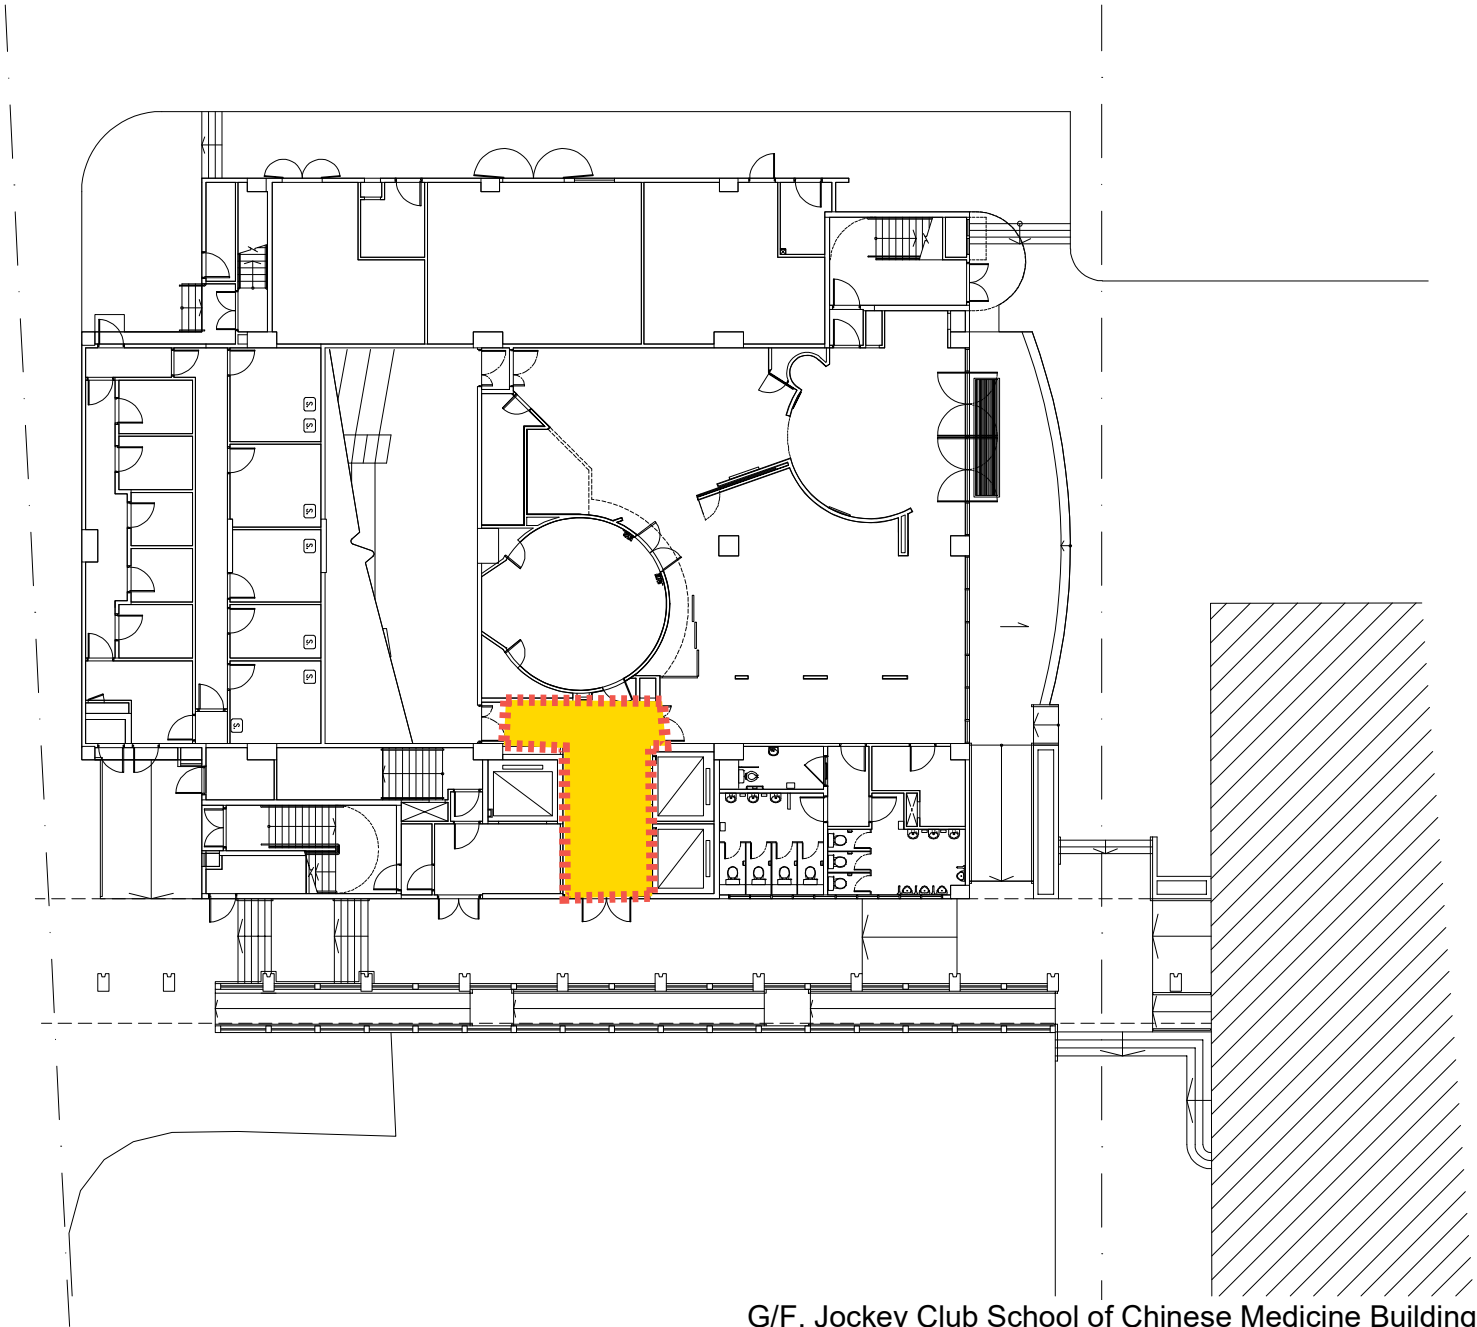

**Baptist University Road Campus – Temporary Closure of Lift Lobby on G/F of Jockey Club School of Chinese Medicine Building (SCM)**

浸會大學道校園 – 臨時封閉賽馬會中醫藥學院大樓地下升降機大堂

**LEGENDS**

Fenced-off Area  
圍封範圍

G/F, Jockey Club School of Chinese Medicine Building (SCM)