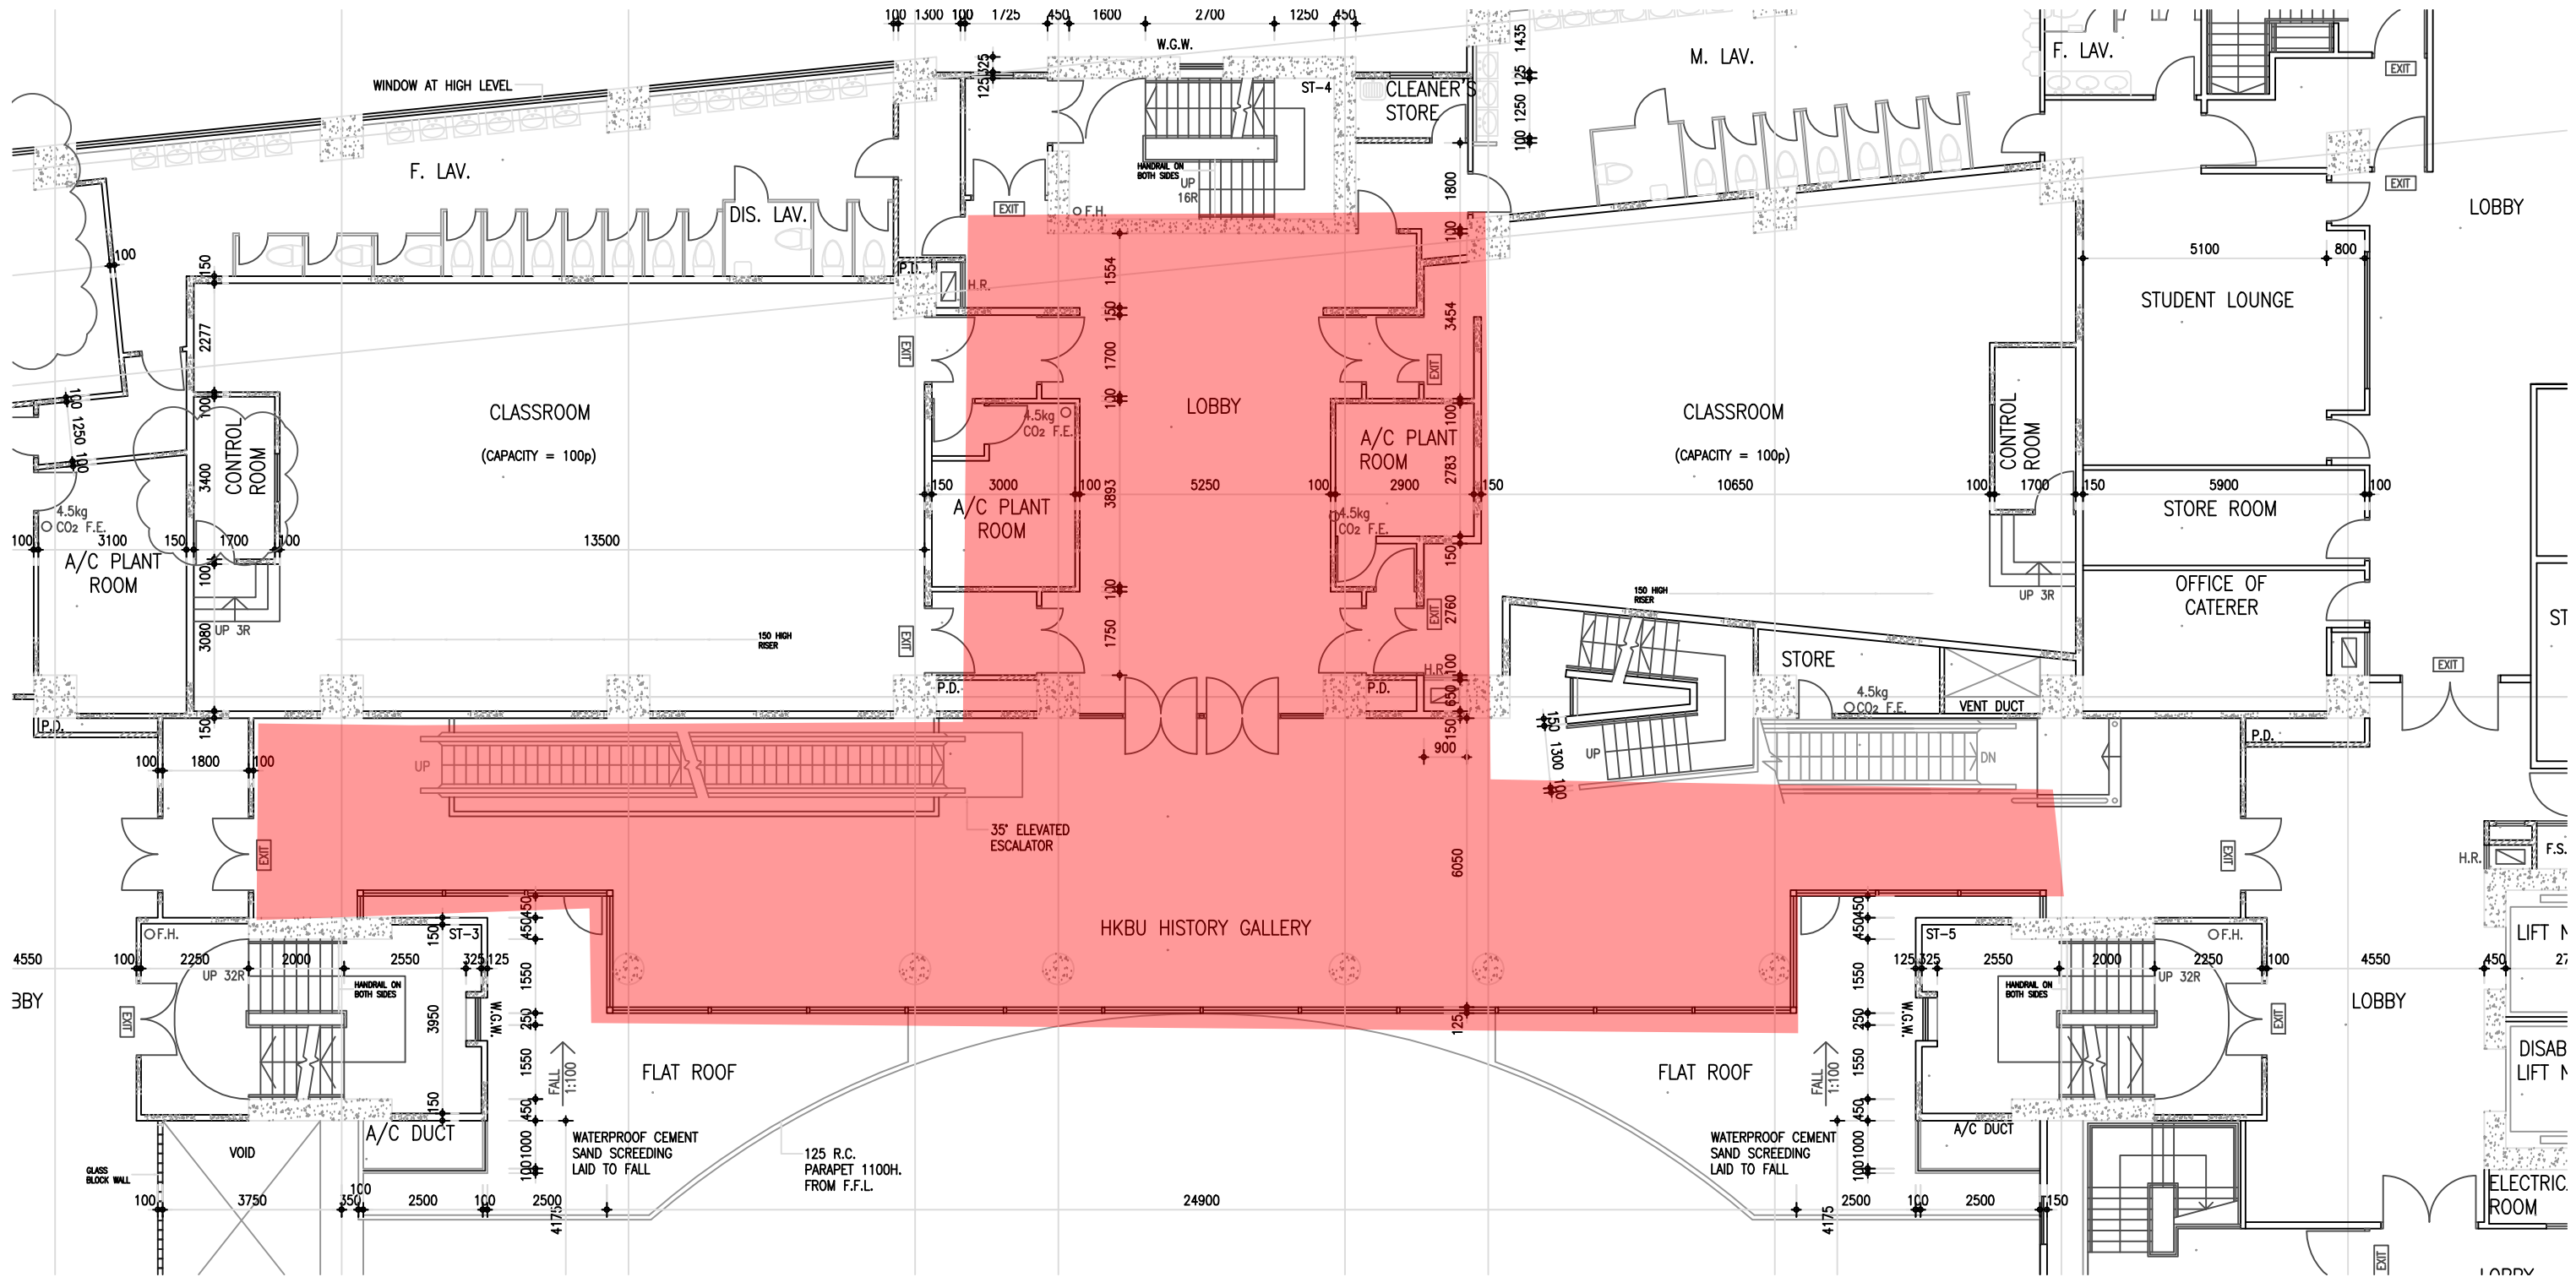

**Shaw Campus – Temporary Closure of Lobby and History Gallery on Level 2 of The Wing Lung Bank Building (WLB)**

逸夫校園 – 臨時封閉永隆銀行商學大樓二樓大堂及歷史畫廊

**2/F Lobby, The Wing Lung Bank Building**  
永隆銀行商學大樓二樓大堂

 Affected Area  
受影響範圍