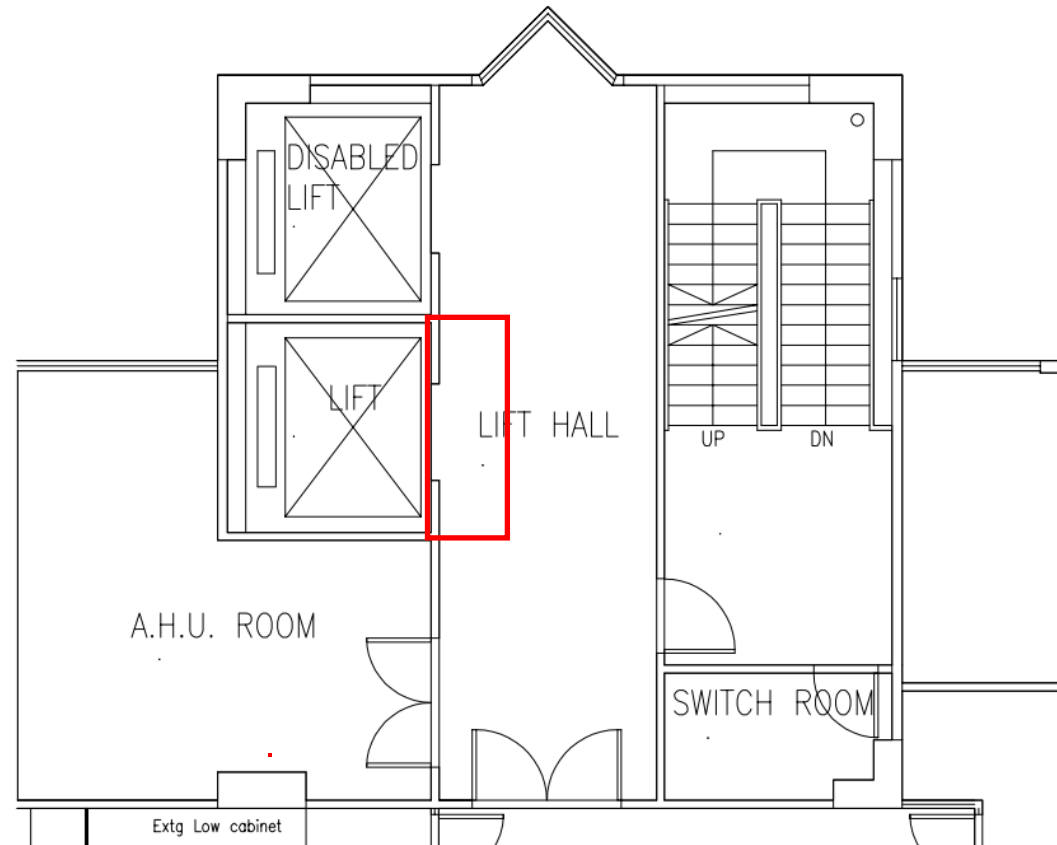

# Ho Sin Hang Campus – Suspension of Lift Service at Sir Run Run Shaw Building and Cha Chi-ming Science Tower

## 善衡校園 – 暫停邵逸夫大樓及查濟民科學大樓升降機服務

### Sir Run Run Shaw Building (RRS) Layout

Legend: Fence off area 

RRS 2/F to 9/F

Cha Chi-ming Science Tower (SCT) Layout

Legend: Fence off area

SCT 4/F to 13/F  
(Typical)