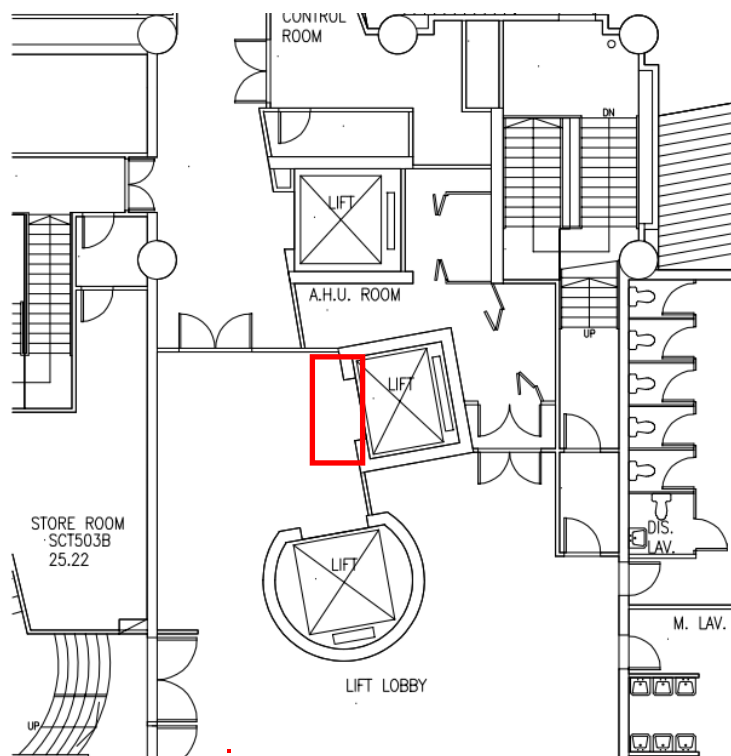

## 善衡校園 – 暫停邵逸夫大樓及查濟民科學大樓升降機服務

### Sir Run Run Shaw Building (RRS) Layout

Legend: Fence off area 

RRS 2/F to 9/F

Cha Chi-ming Science Tower (SCT) Layout

Legend: Fence off area

SCT 4/F to 13/F  
(Typical)