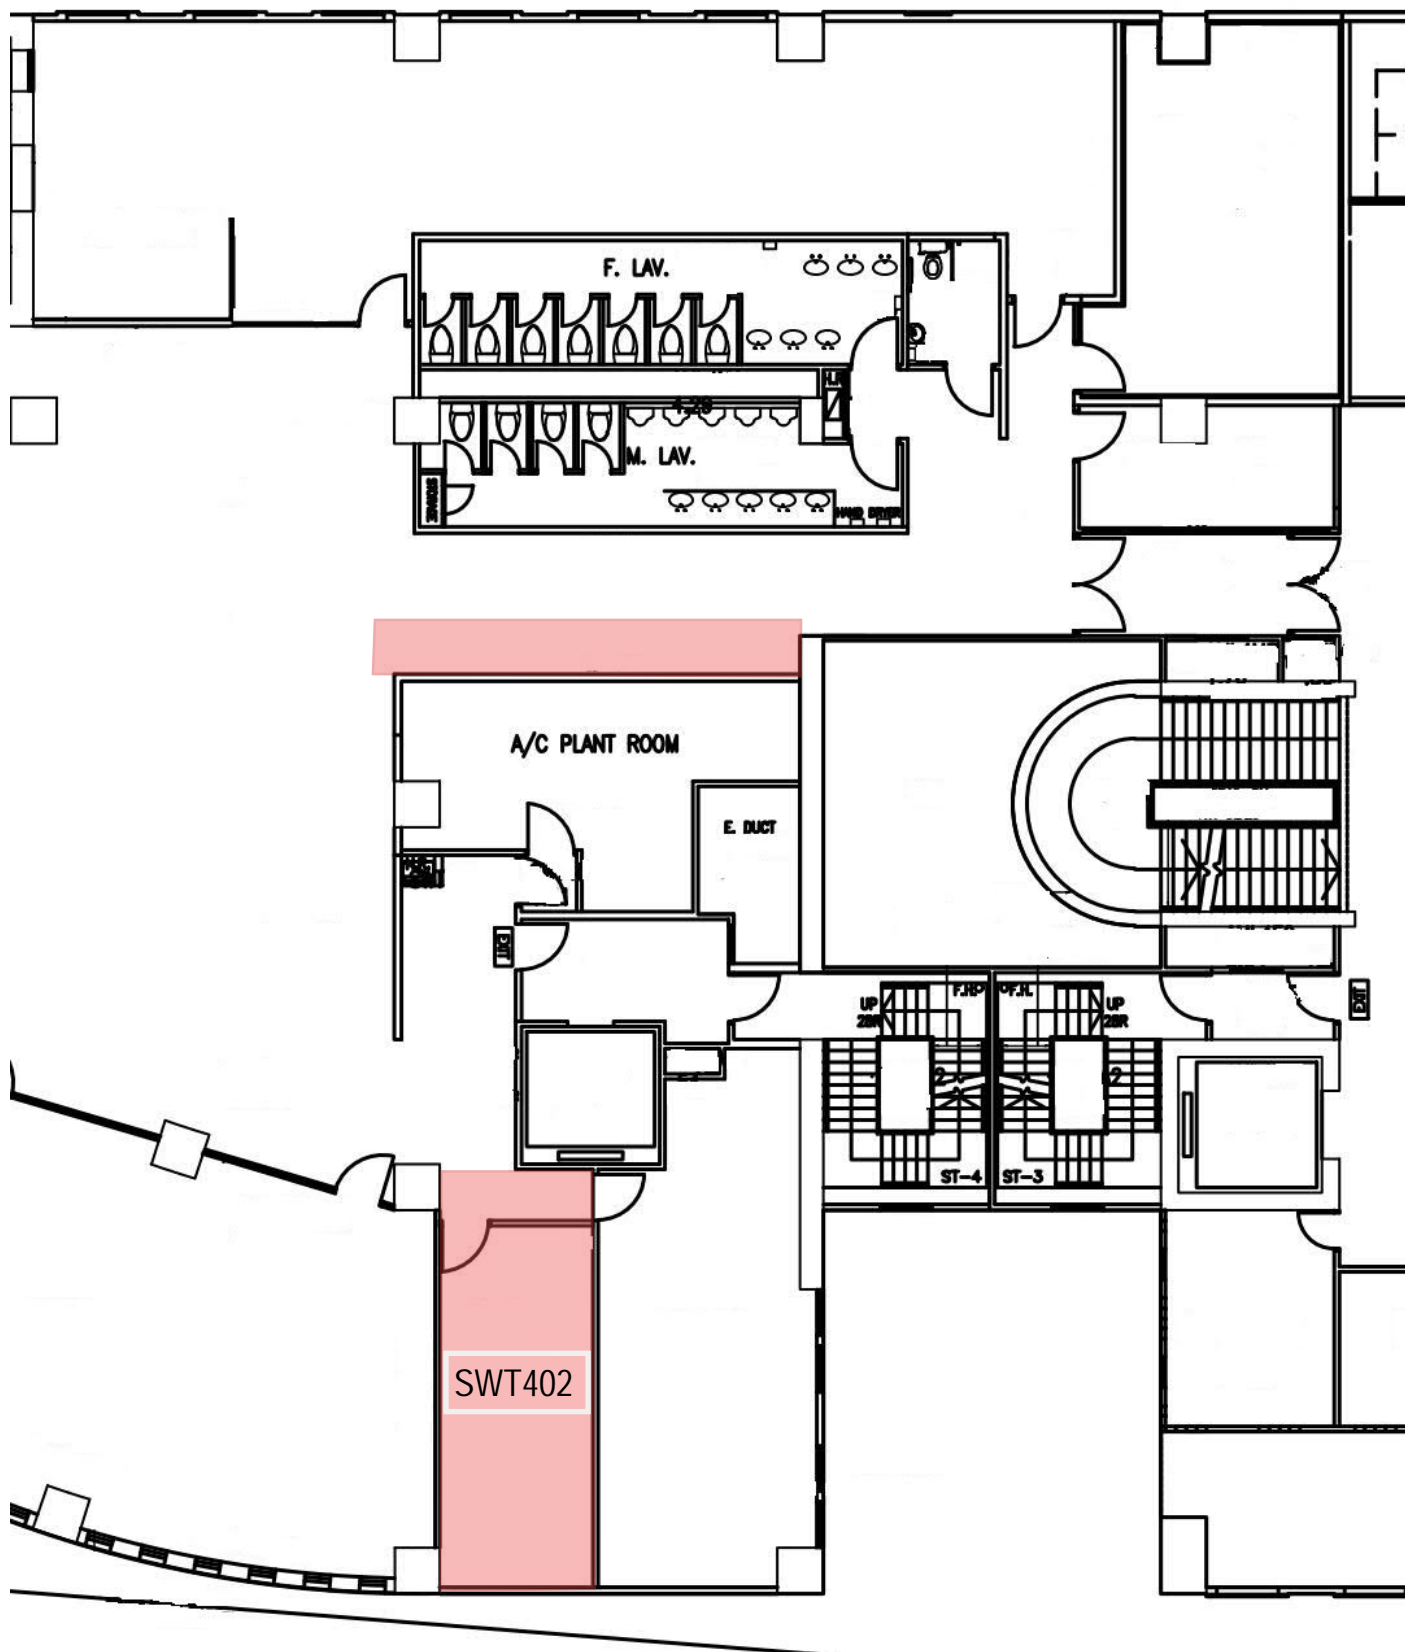

Shaw Campus – Renovation Works to Room SWT402, Au Shue Hung Memorial Library

逸夫校園 – 區樹洪紀念圖書館SWT402室裝修工程

Affected Area
受影響範圍

Layout plan of Level 4, Au Shue Hung Memorial Library
區樹洪紀念圖書館四樓平面圖