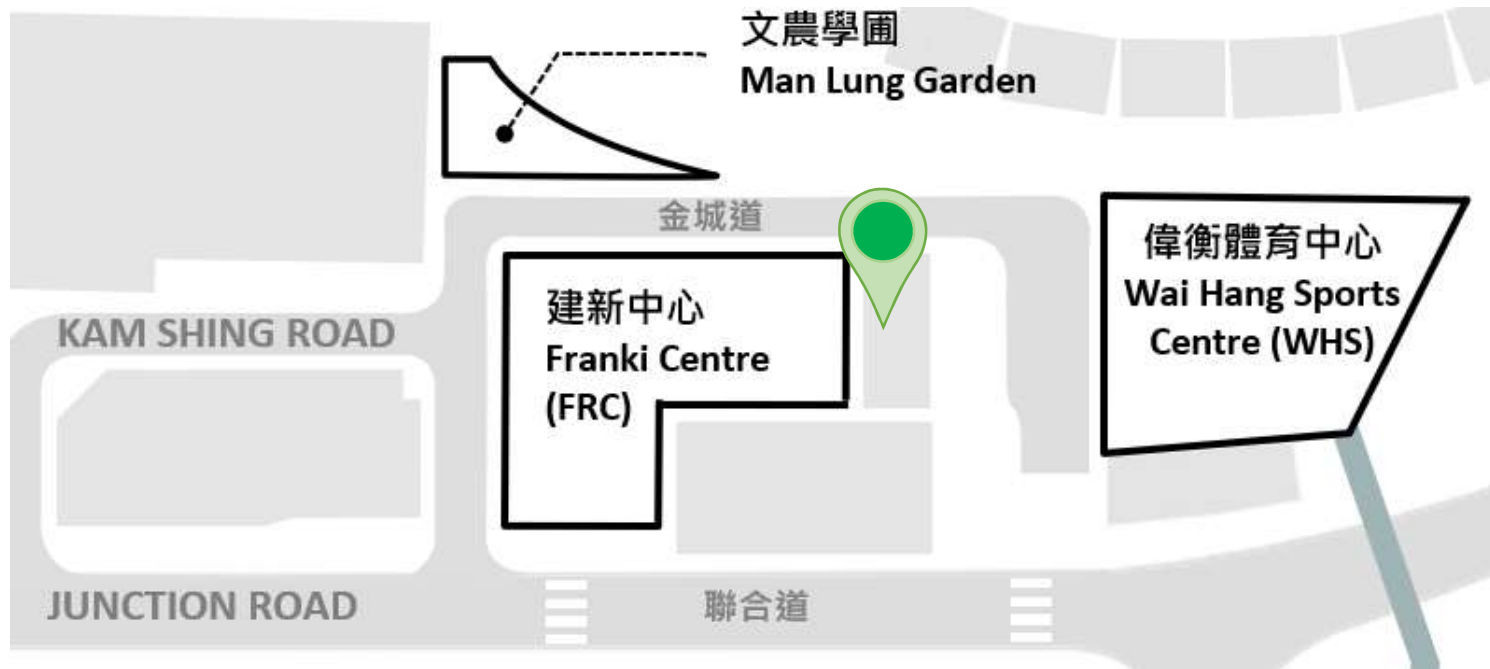

Fire assembly point for Wai Hang Sports Centre (WHS)

Assembly point: Kam Shing Road Recreation Ground