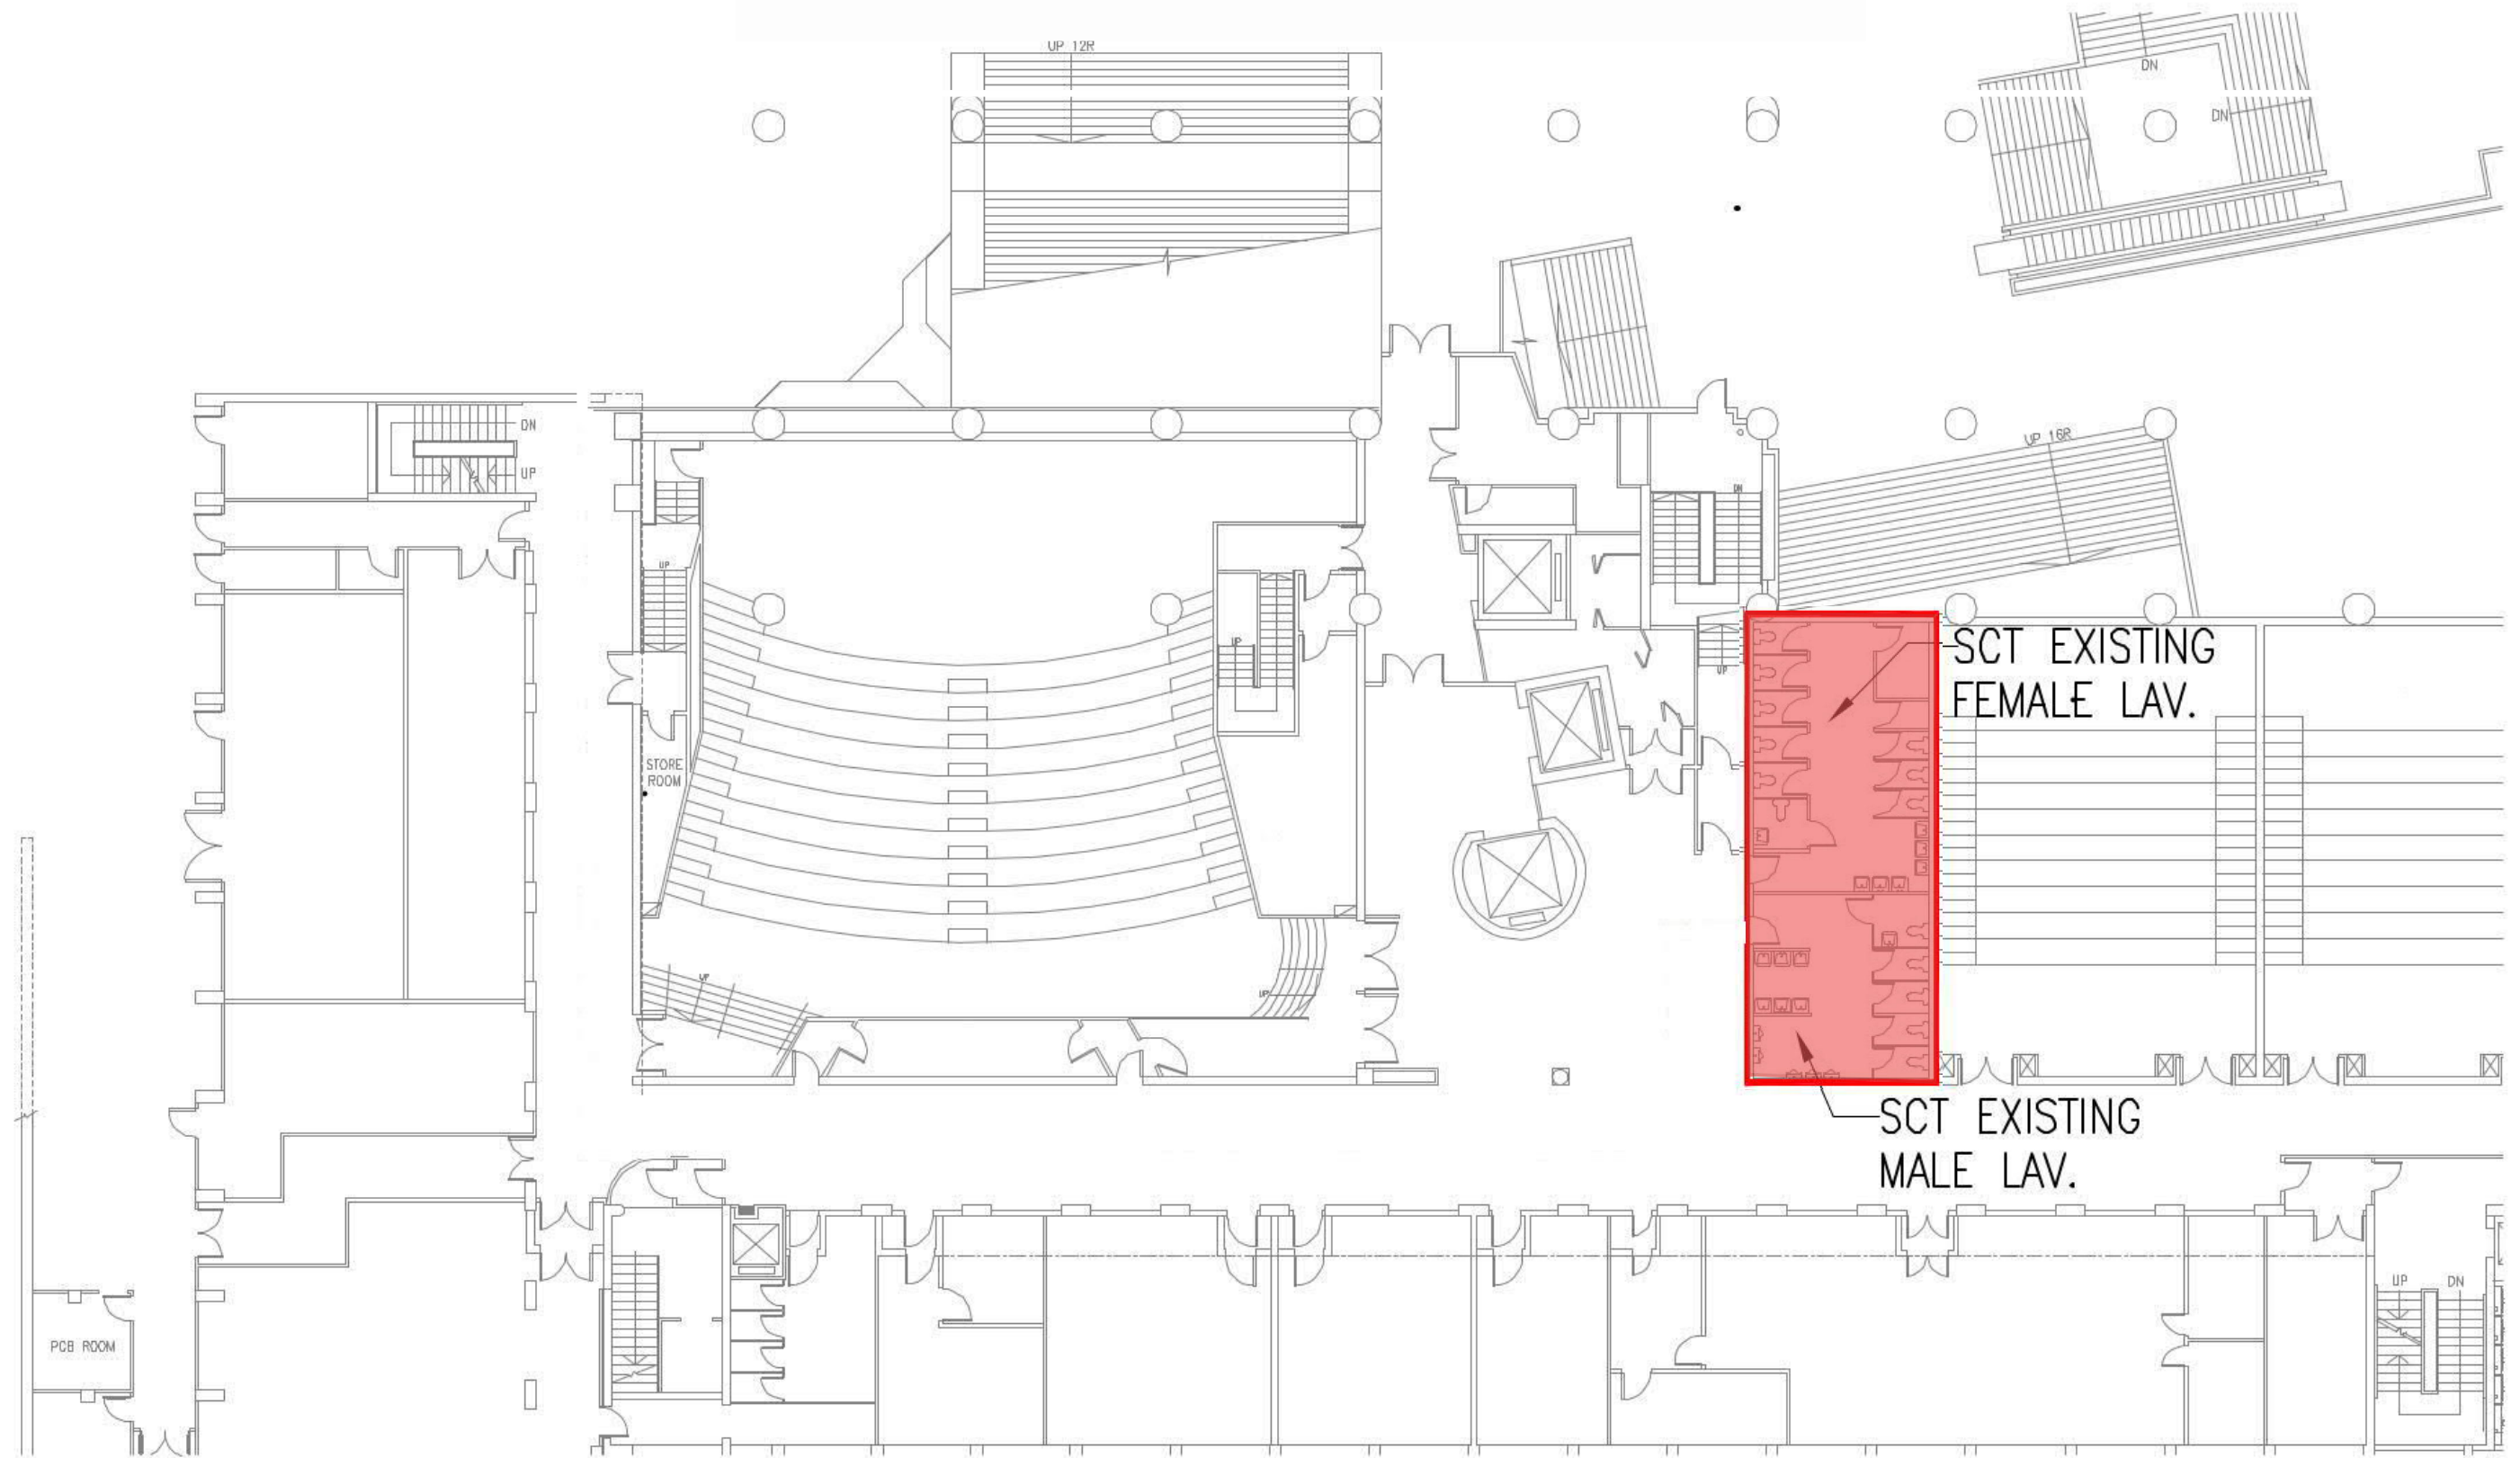

Ho Sin Hang Campus – Temporary Closure of Toilets on Level 5 of Cha Chi-ming Science Tower (SCT)

善衡校園 - 臨時封閉查濟民科學大樓五樓洗手間

 Affected Area
受影響範圍