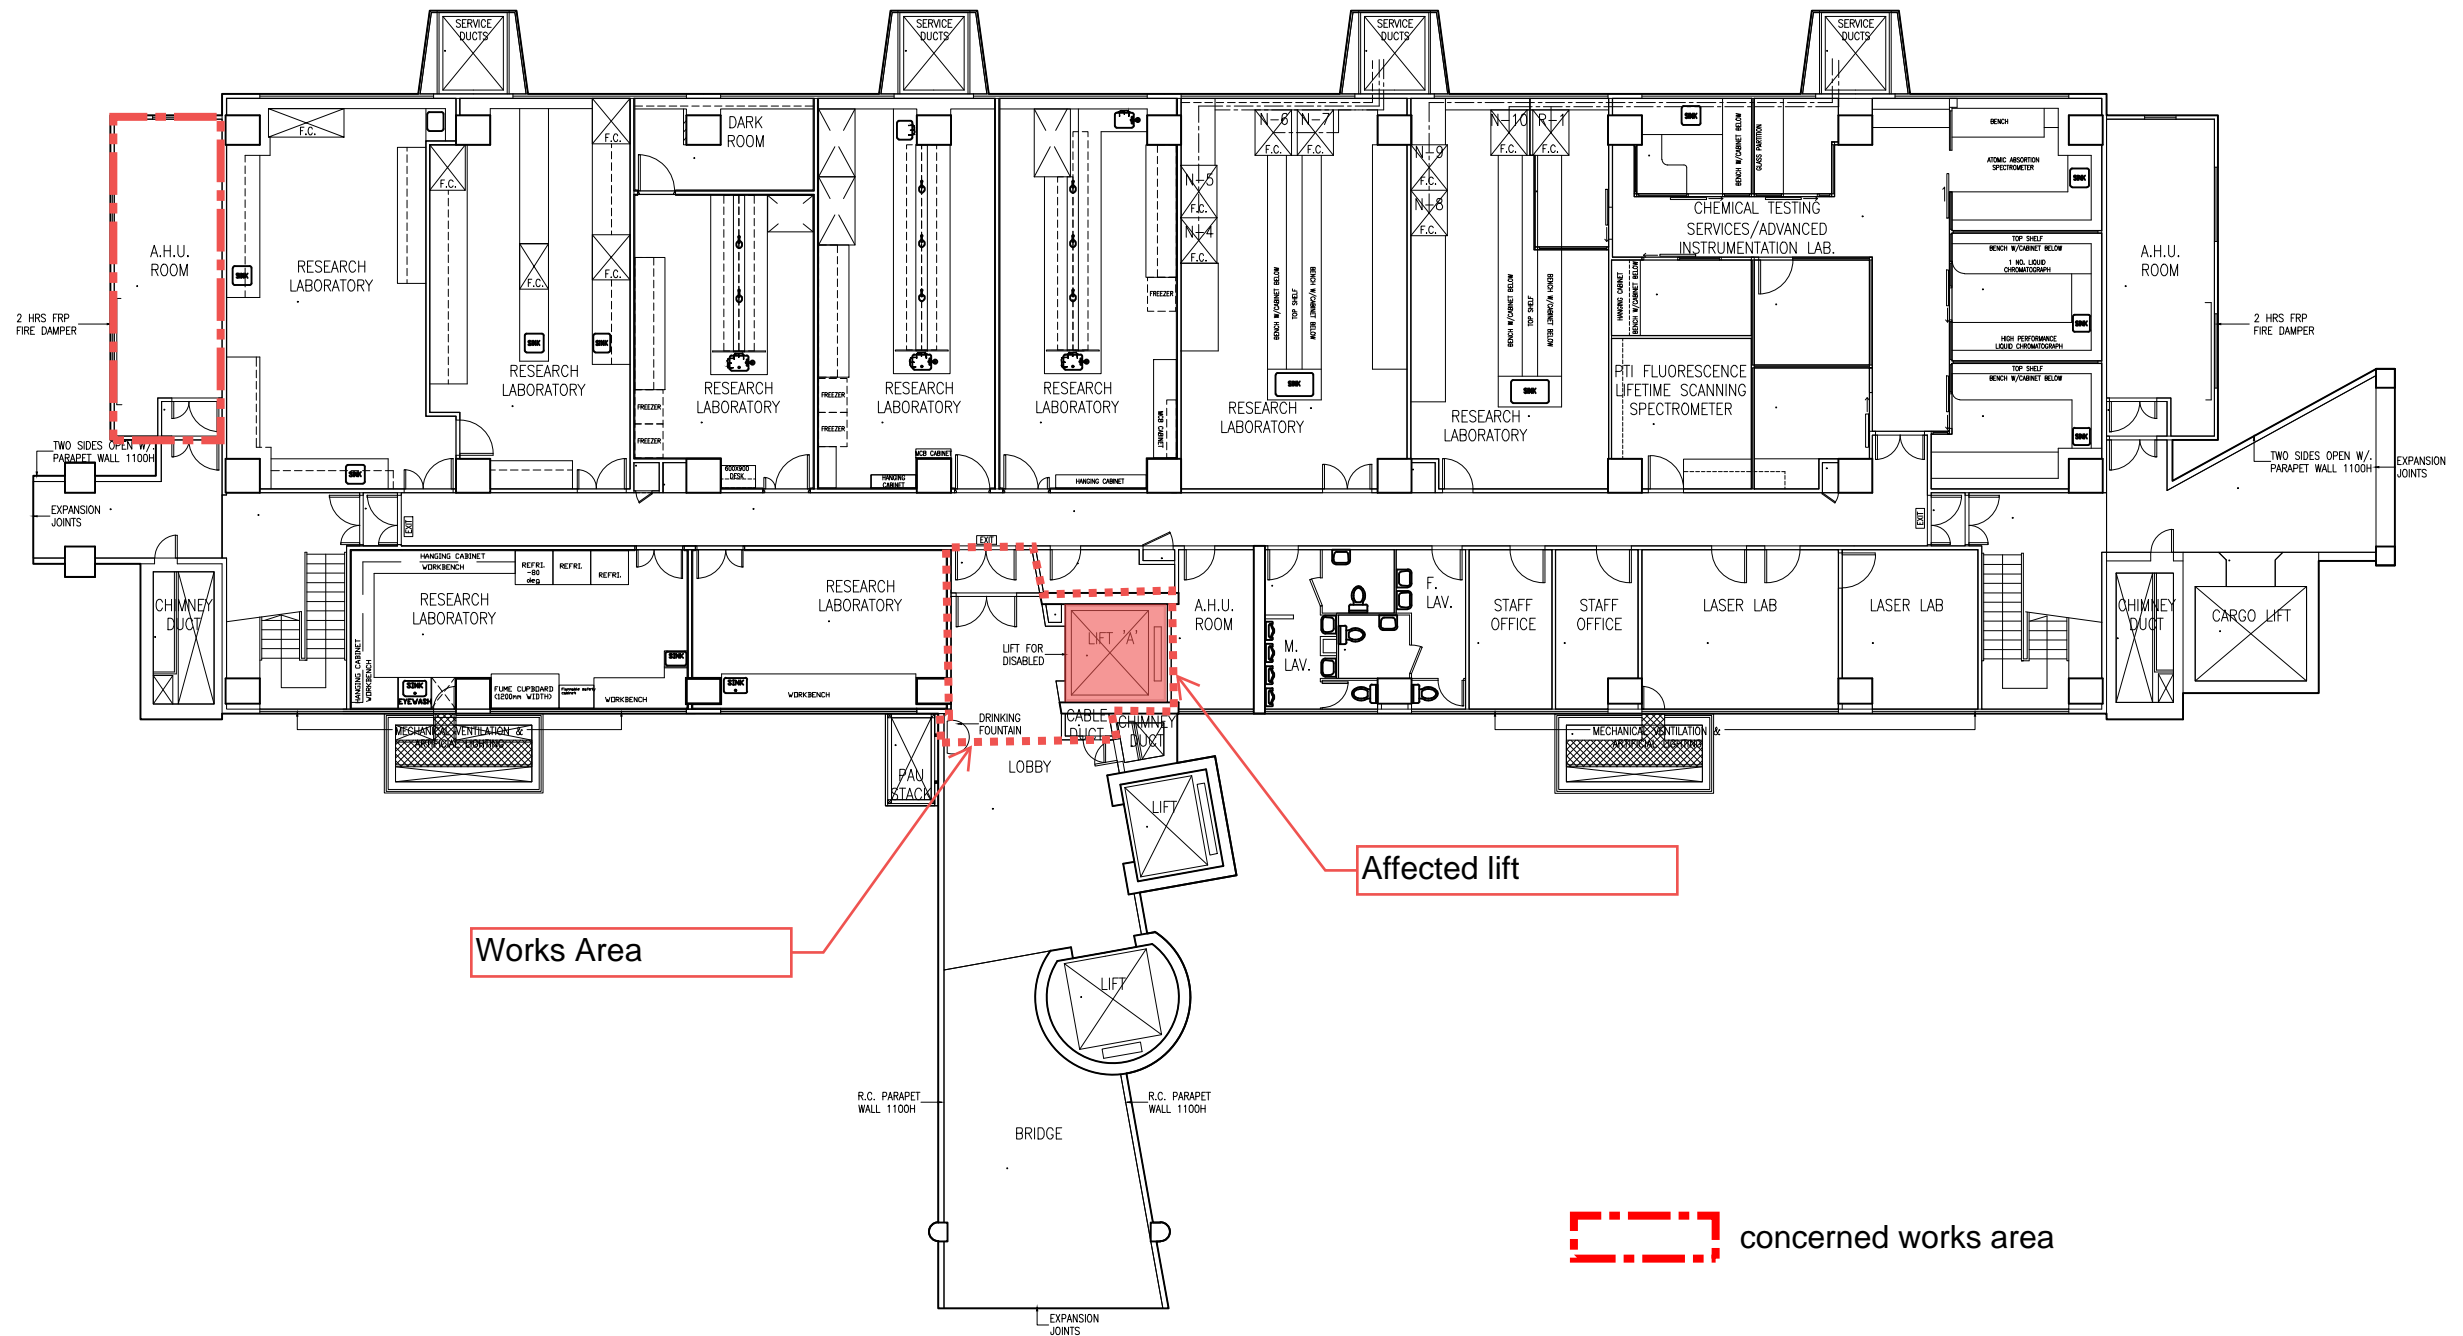

Ho Sin Hang Campus – Suspension of Lift Service on Level 12 of Cha Chi Ming Science Tower (SCT)

善衡校園 – 暫停查濟民科學大樓十二樓升降機服務

LEVEL 12 LAYOUT PLAN