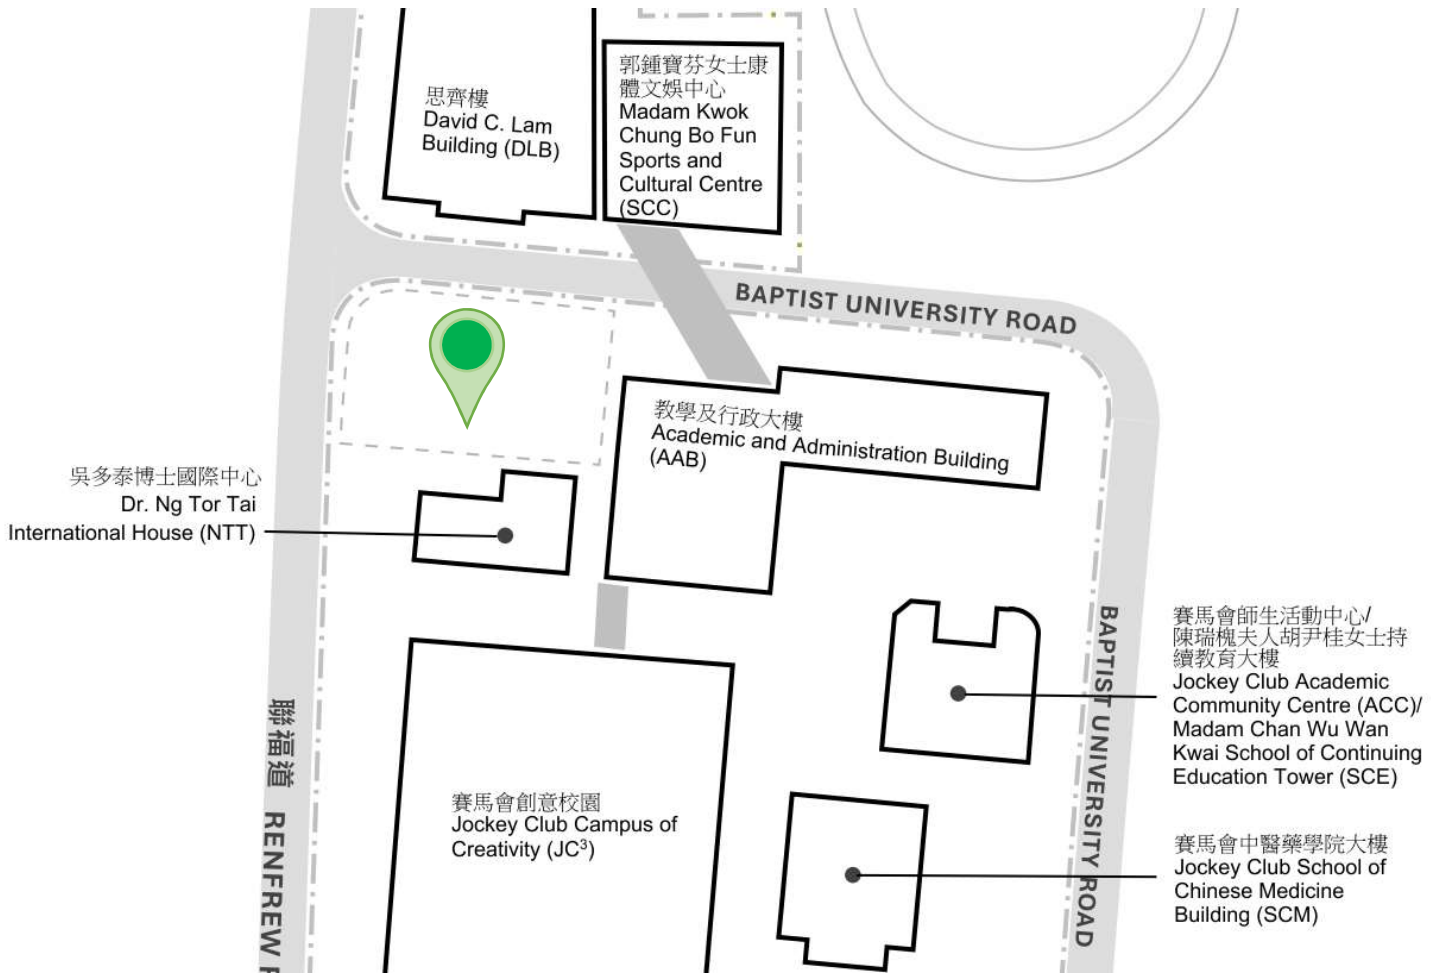

Fire assembly point for Academic and Administration Building (AAB)

Assembly point: Baptist University Road Campus (BURC) Entrance Plaza