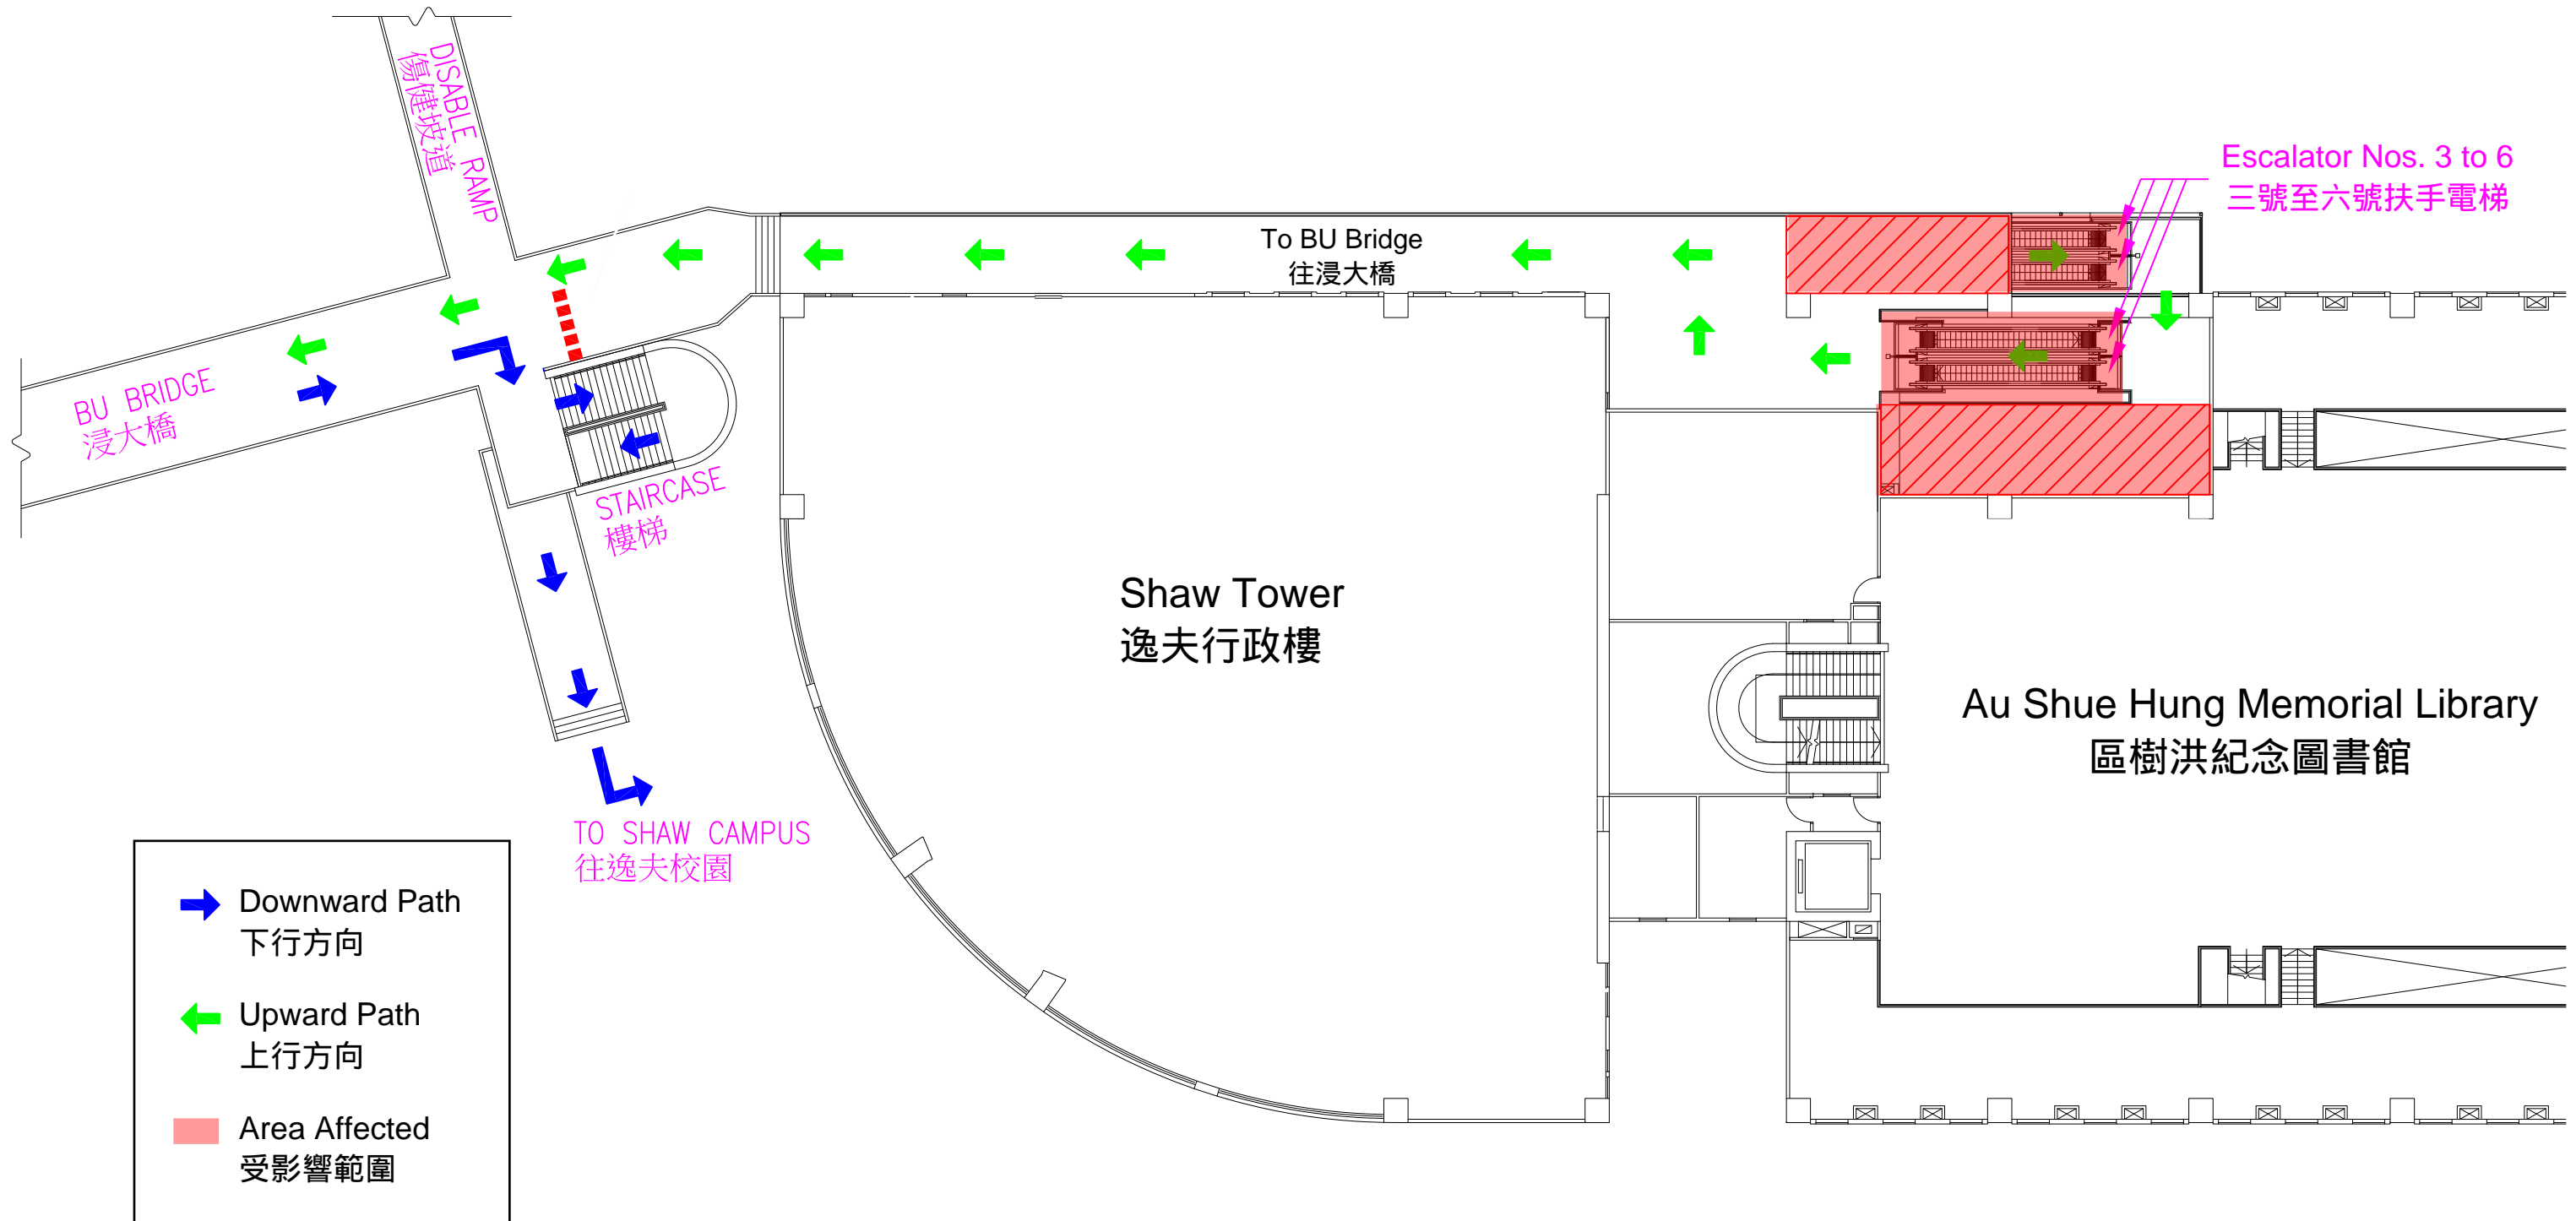

# Suspension of Escalators Service between Li Promenade and BU Bridge

## 逸夫校園 — 暫停李作權大道與浸大橋之間的扶手電梯服務

Map of Shaw Campus  
逸夫校園地圖