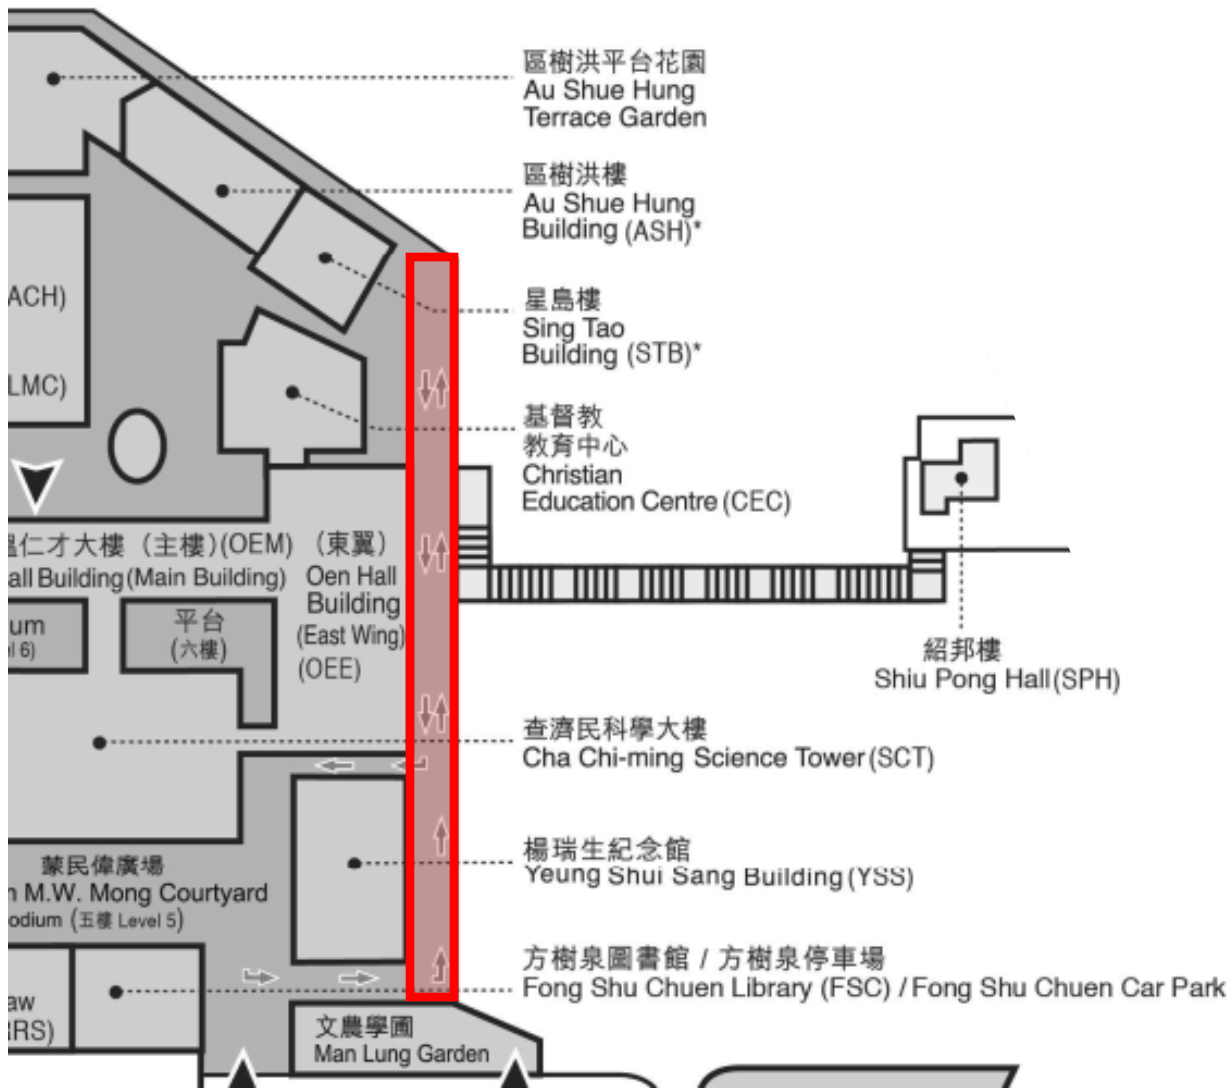

Ho Sin Hang Campus – Temporary Closure of Driveway accessing Fong Shu Chuen Car Park
善衡校園 – 臨時封閉往來方樹泉停車場行車道

善衡校園
 HO SIN HANG CAMPUS
 (HSHC)

 受影響範圍
 Affected Area