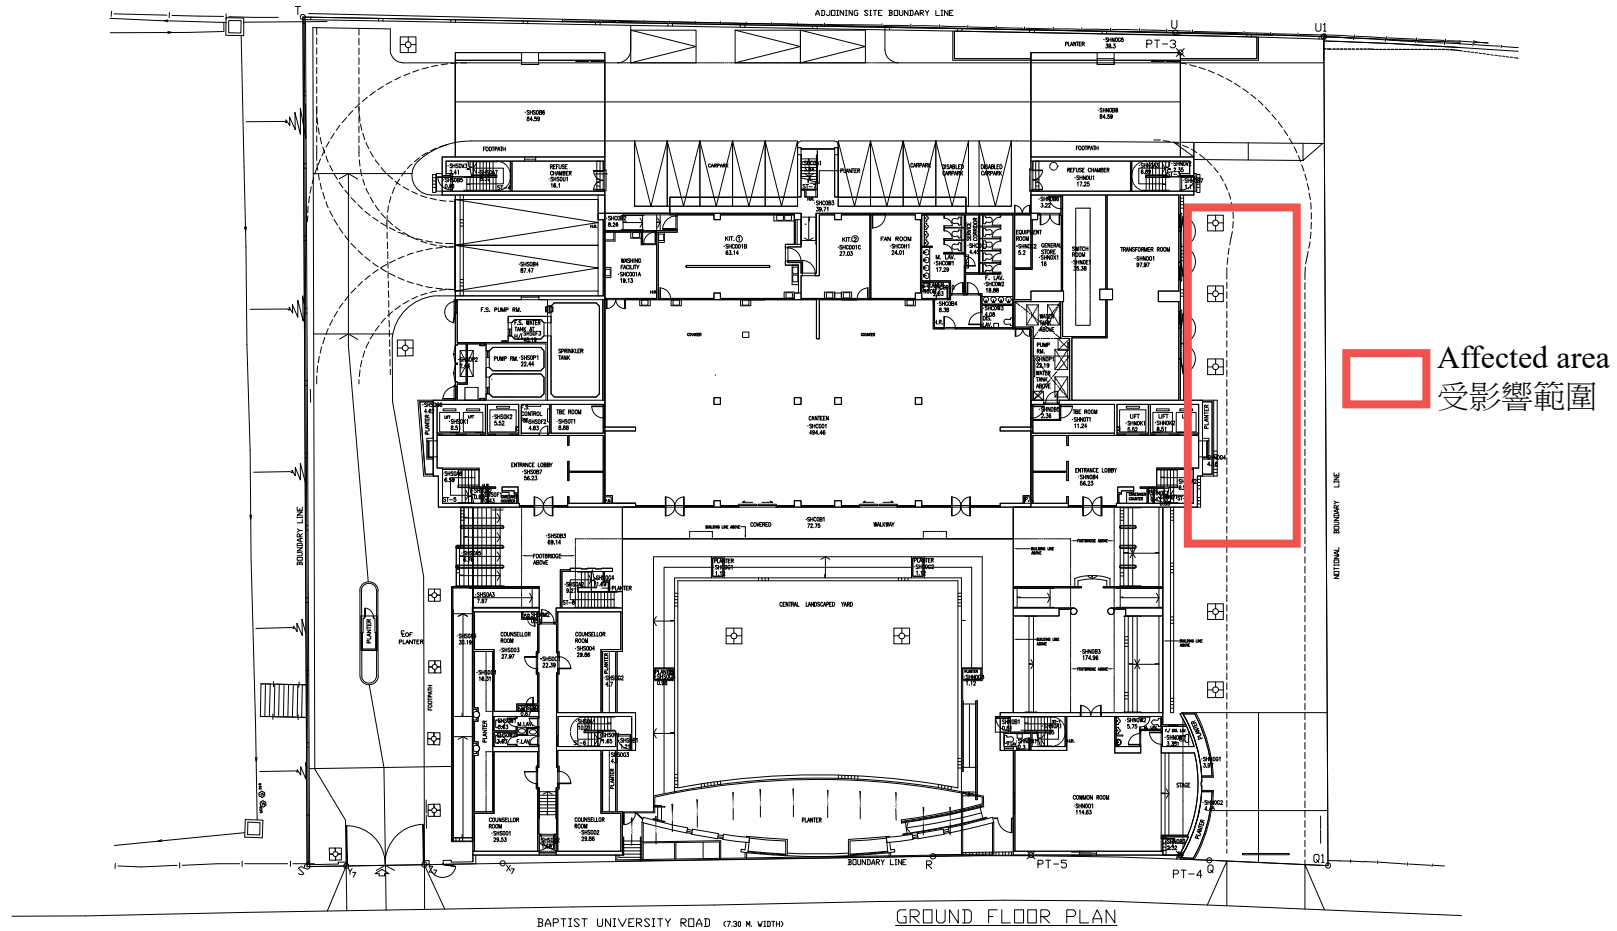

# Baptist University Road Campus – Temporary Closure of Part of the Passageway outside North Tower of Student Residence Halls (SRH)

浸會大學道校園 – 臨時封閉學生宿舍北座對出部分行人通道

G/F, Student Residence Halls