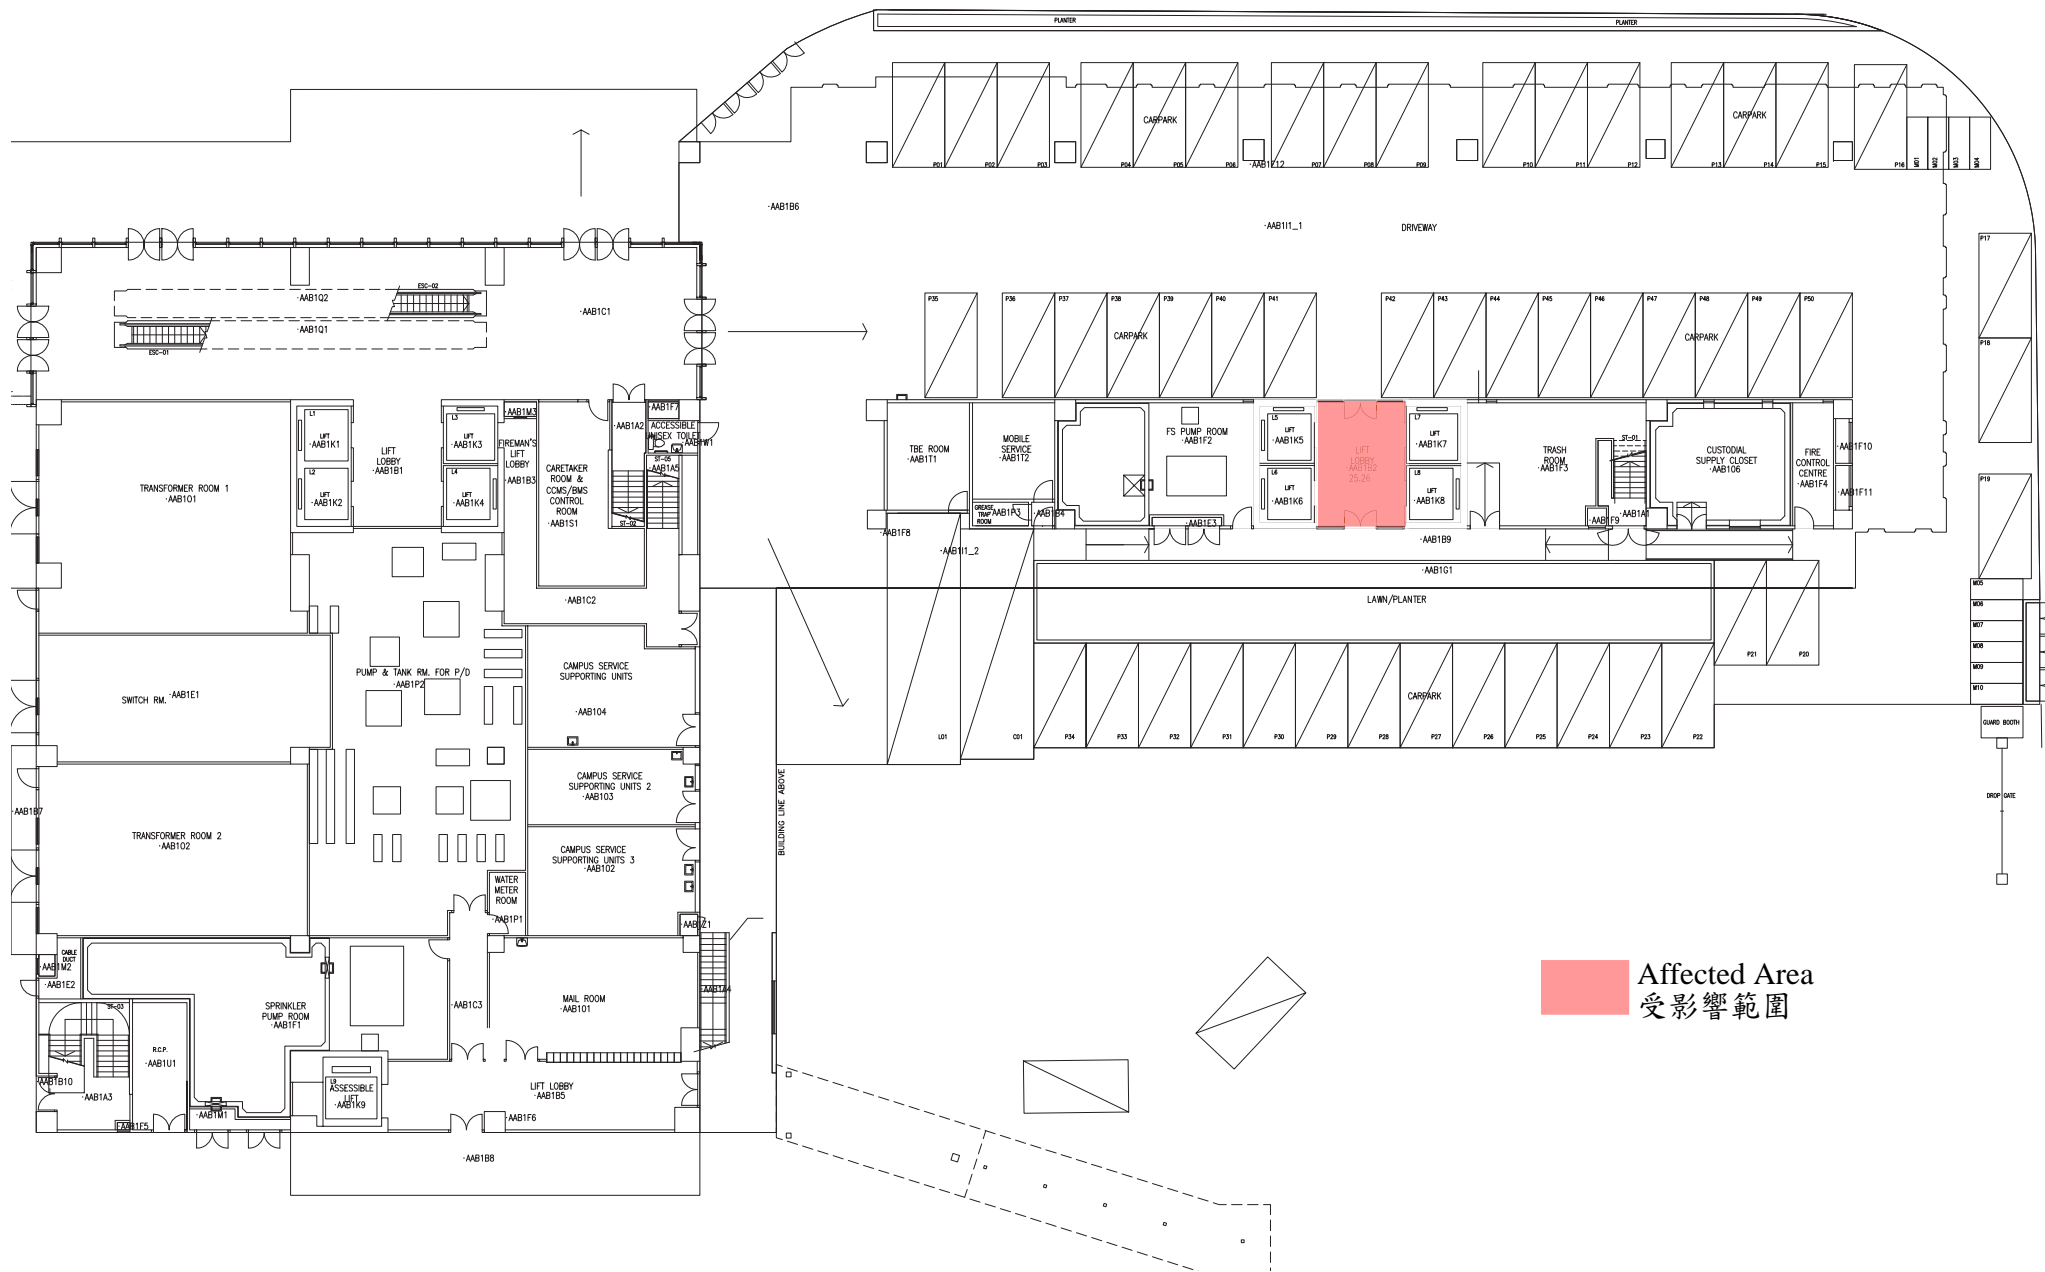

# Baptist University Road Campus – Temporary Closure of Lift Lobby (Lift Nos. 5 – 8) on Level 1 of Academic and Administration Building

浸會大學道校園 – 臨時封閉教學及行政大樓一樓升降機大堂〔五號至八號升降機〕

Level 1, Academic & Administration Building