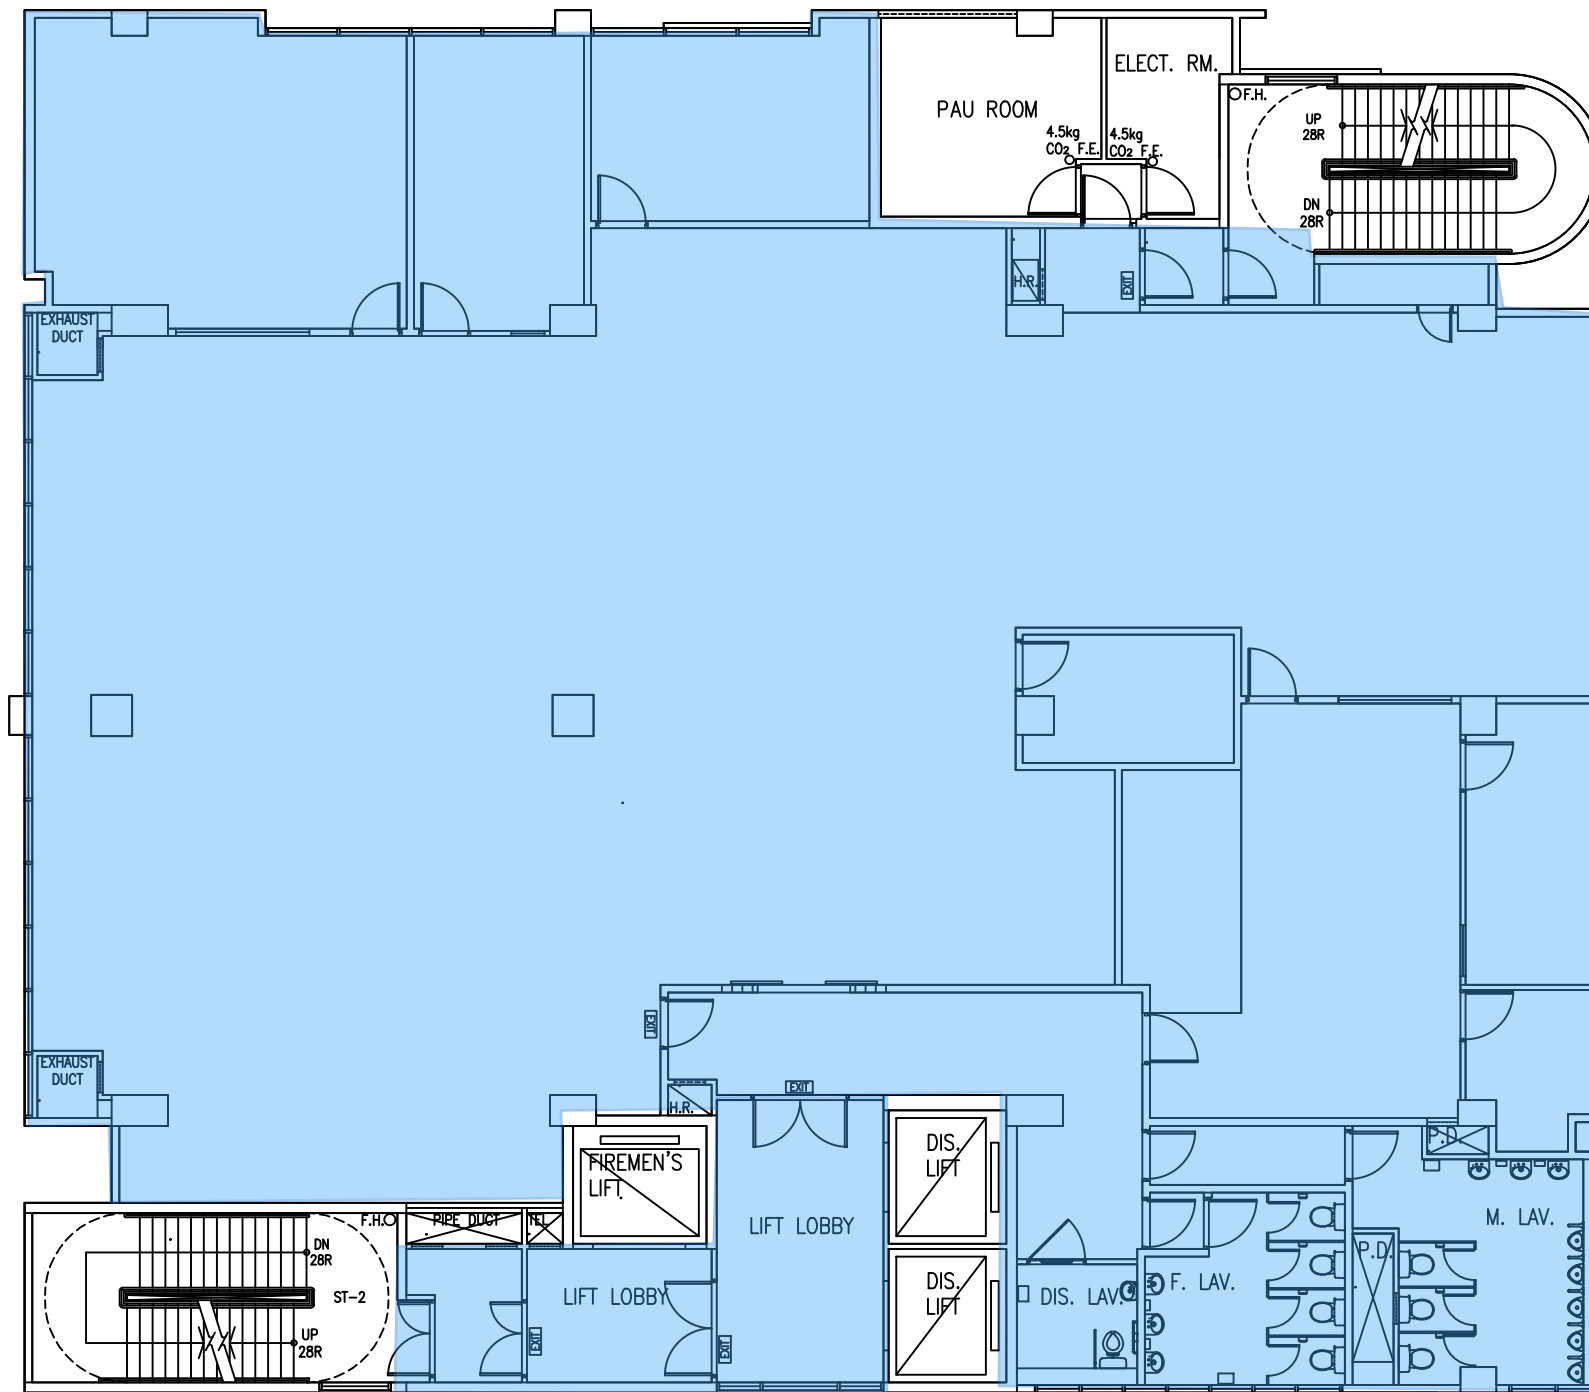

Baptist University Road Campus – Temporary Closure of 2/F of Jockey Club School of Chinese Medicine Building (SCM)

浸會大學道校園 – 臨時封閉賽馬會中醫藥學院大樓二樓

LEGENDS

 **Extent of Renovation Works**

SECOND FLOOR PLAN