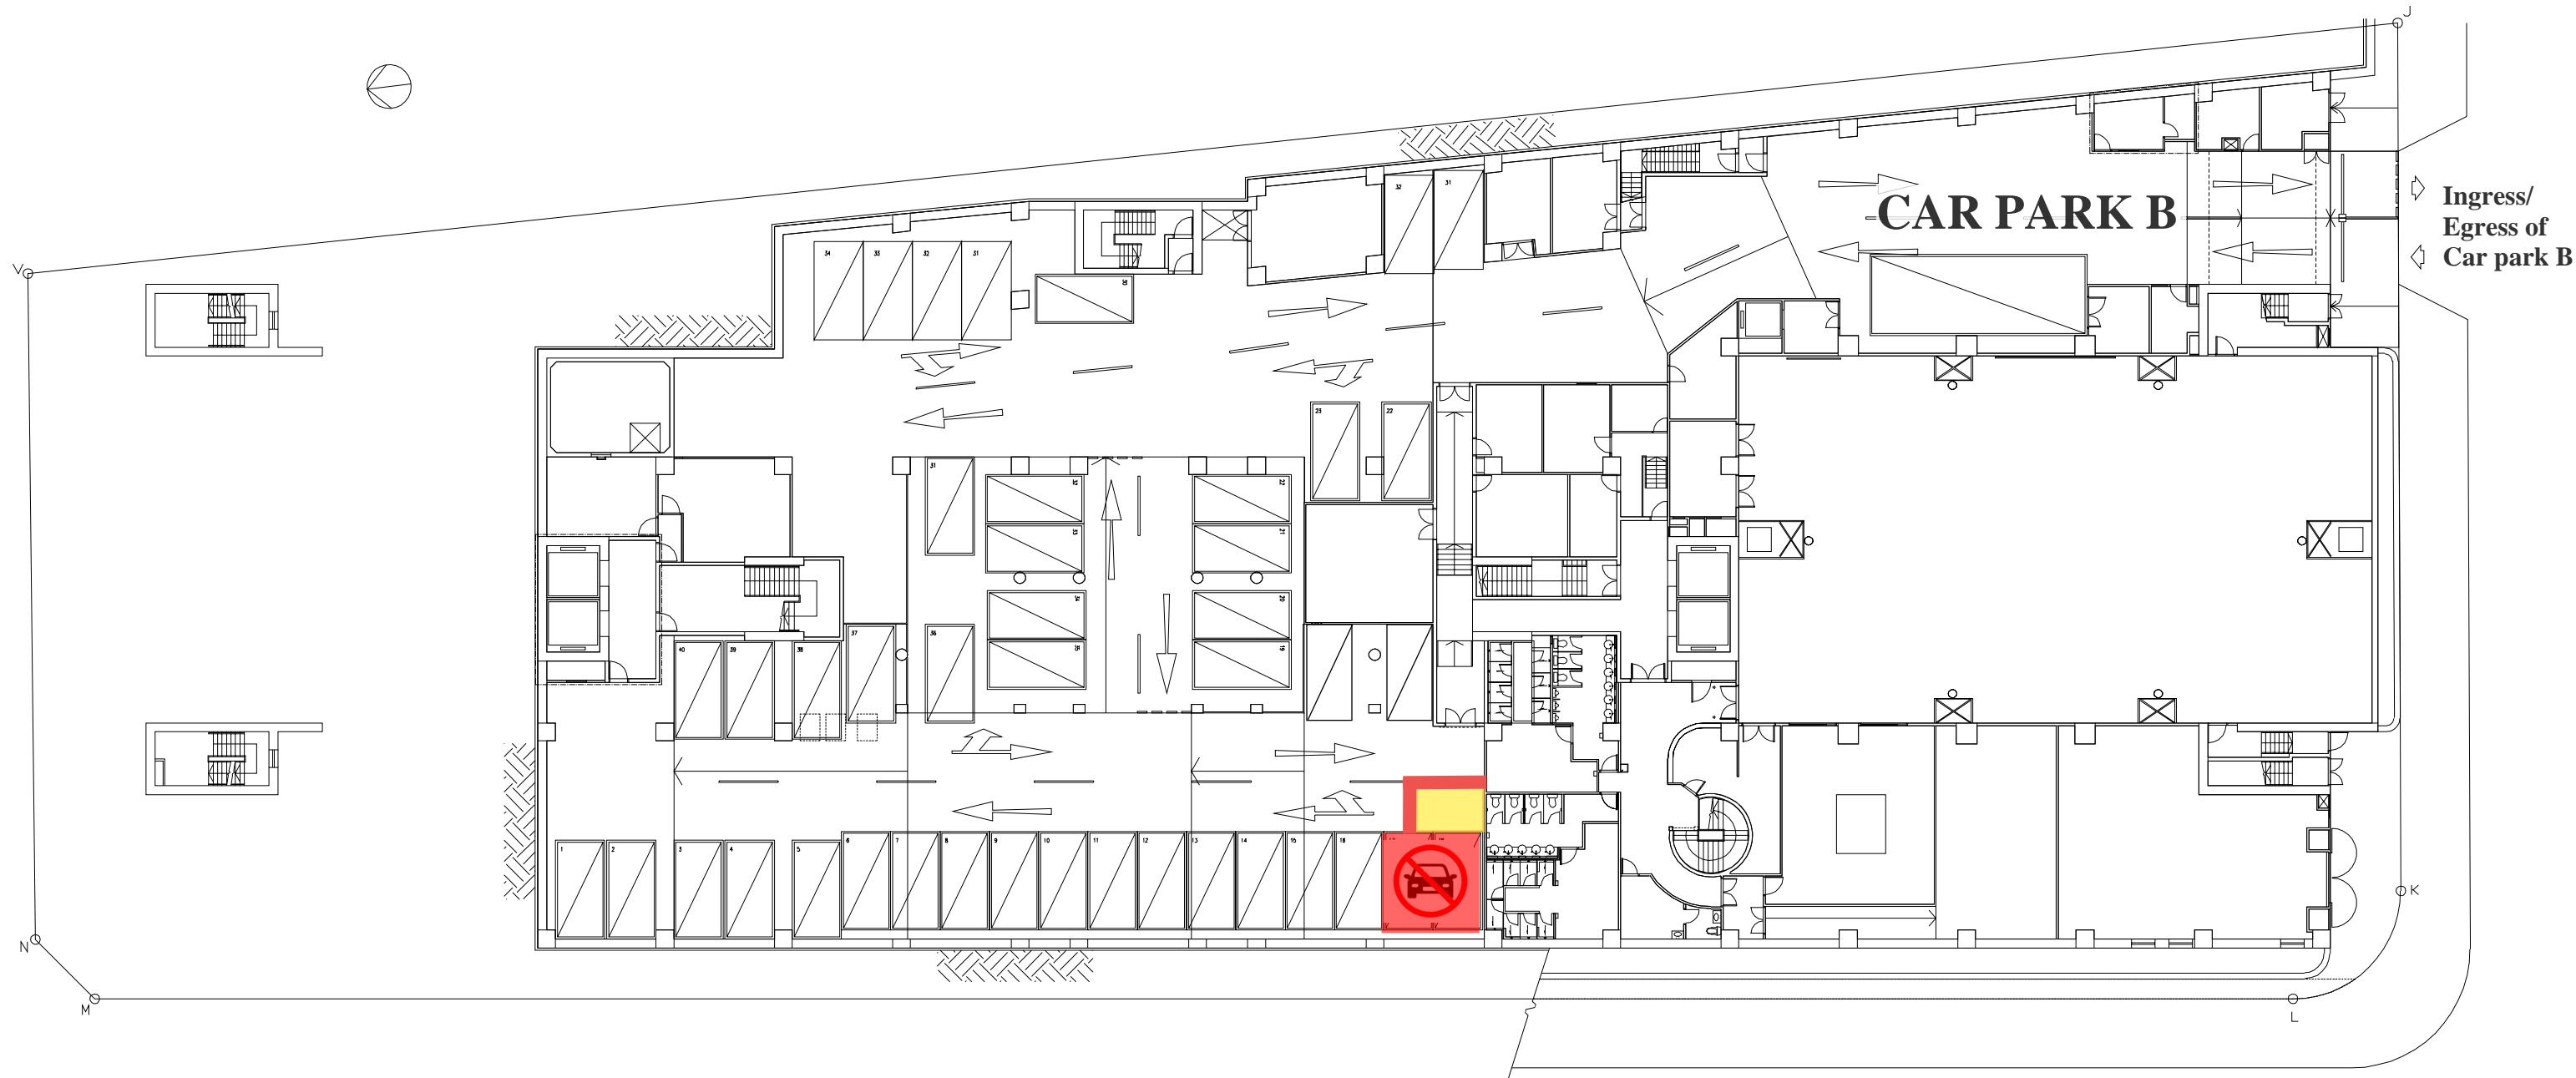

Shaw Campus – Temporary Closure of Nos. 17 and 18 Car Parking Spaces at Car Park B on Lower Ground Floor of David C. Lam Building (DLB)

逸夫校園 – 臨時封閉思齊樓地下低層停車場B十七號及十八號車位

LEGENDS

-  Blocked roadway
封閉車道
-  Blocked parking space
封閉停車區域