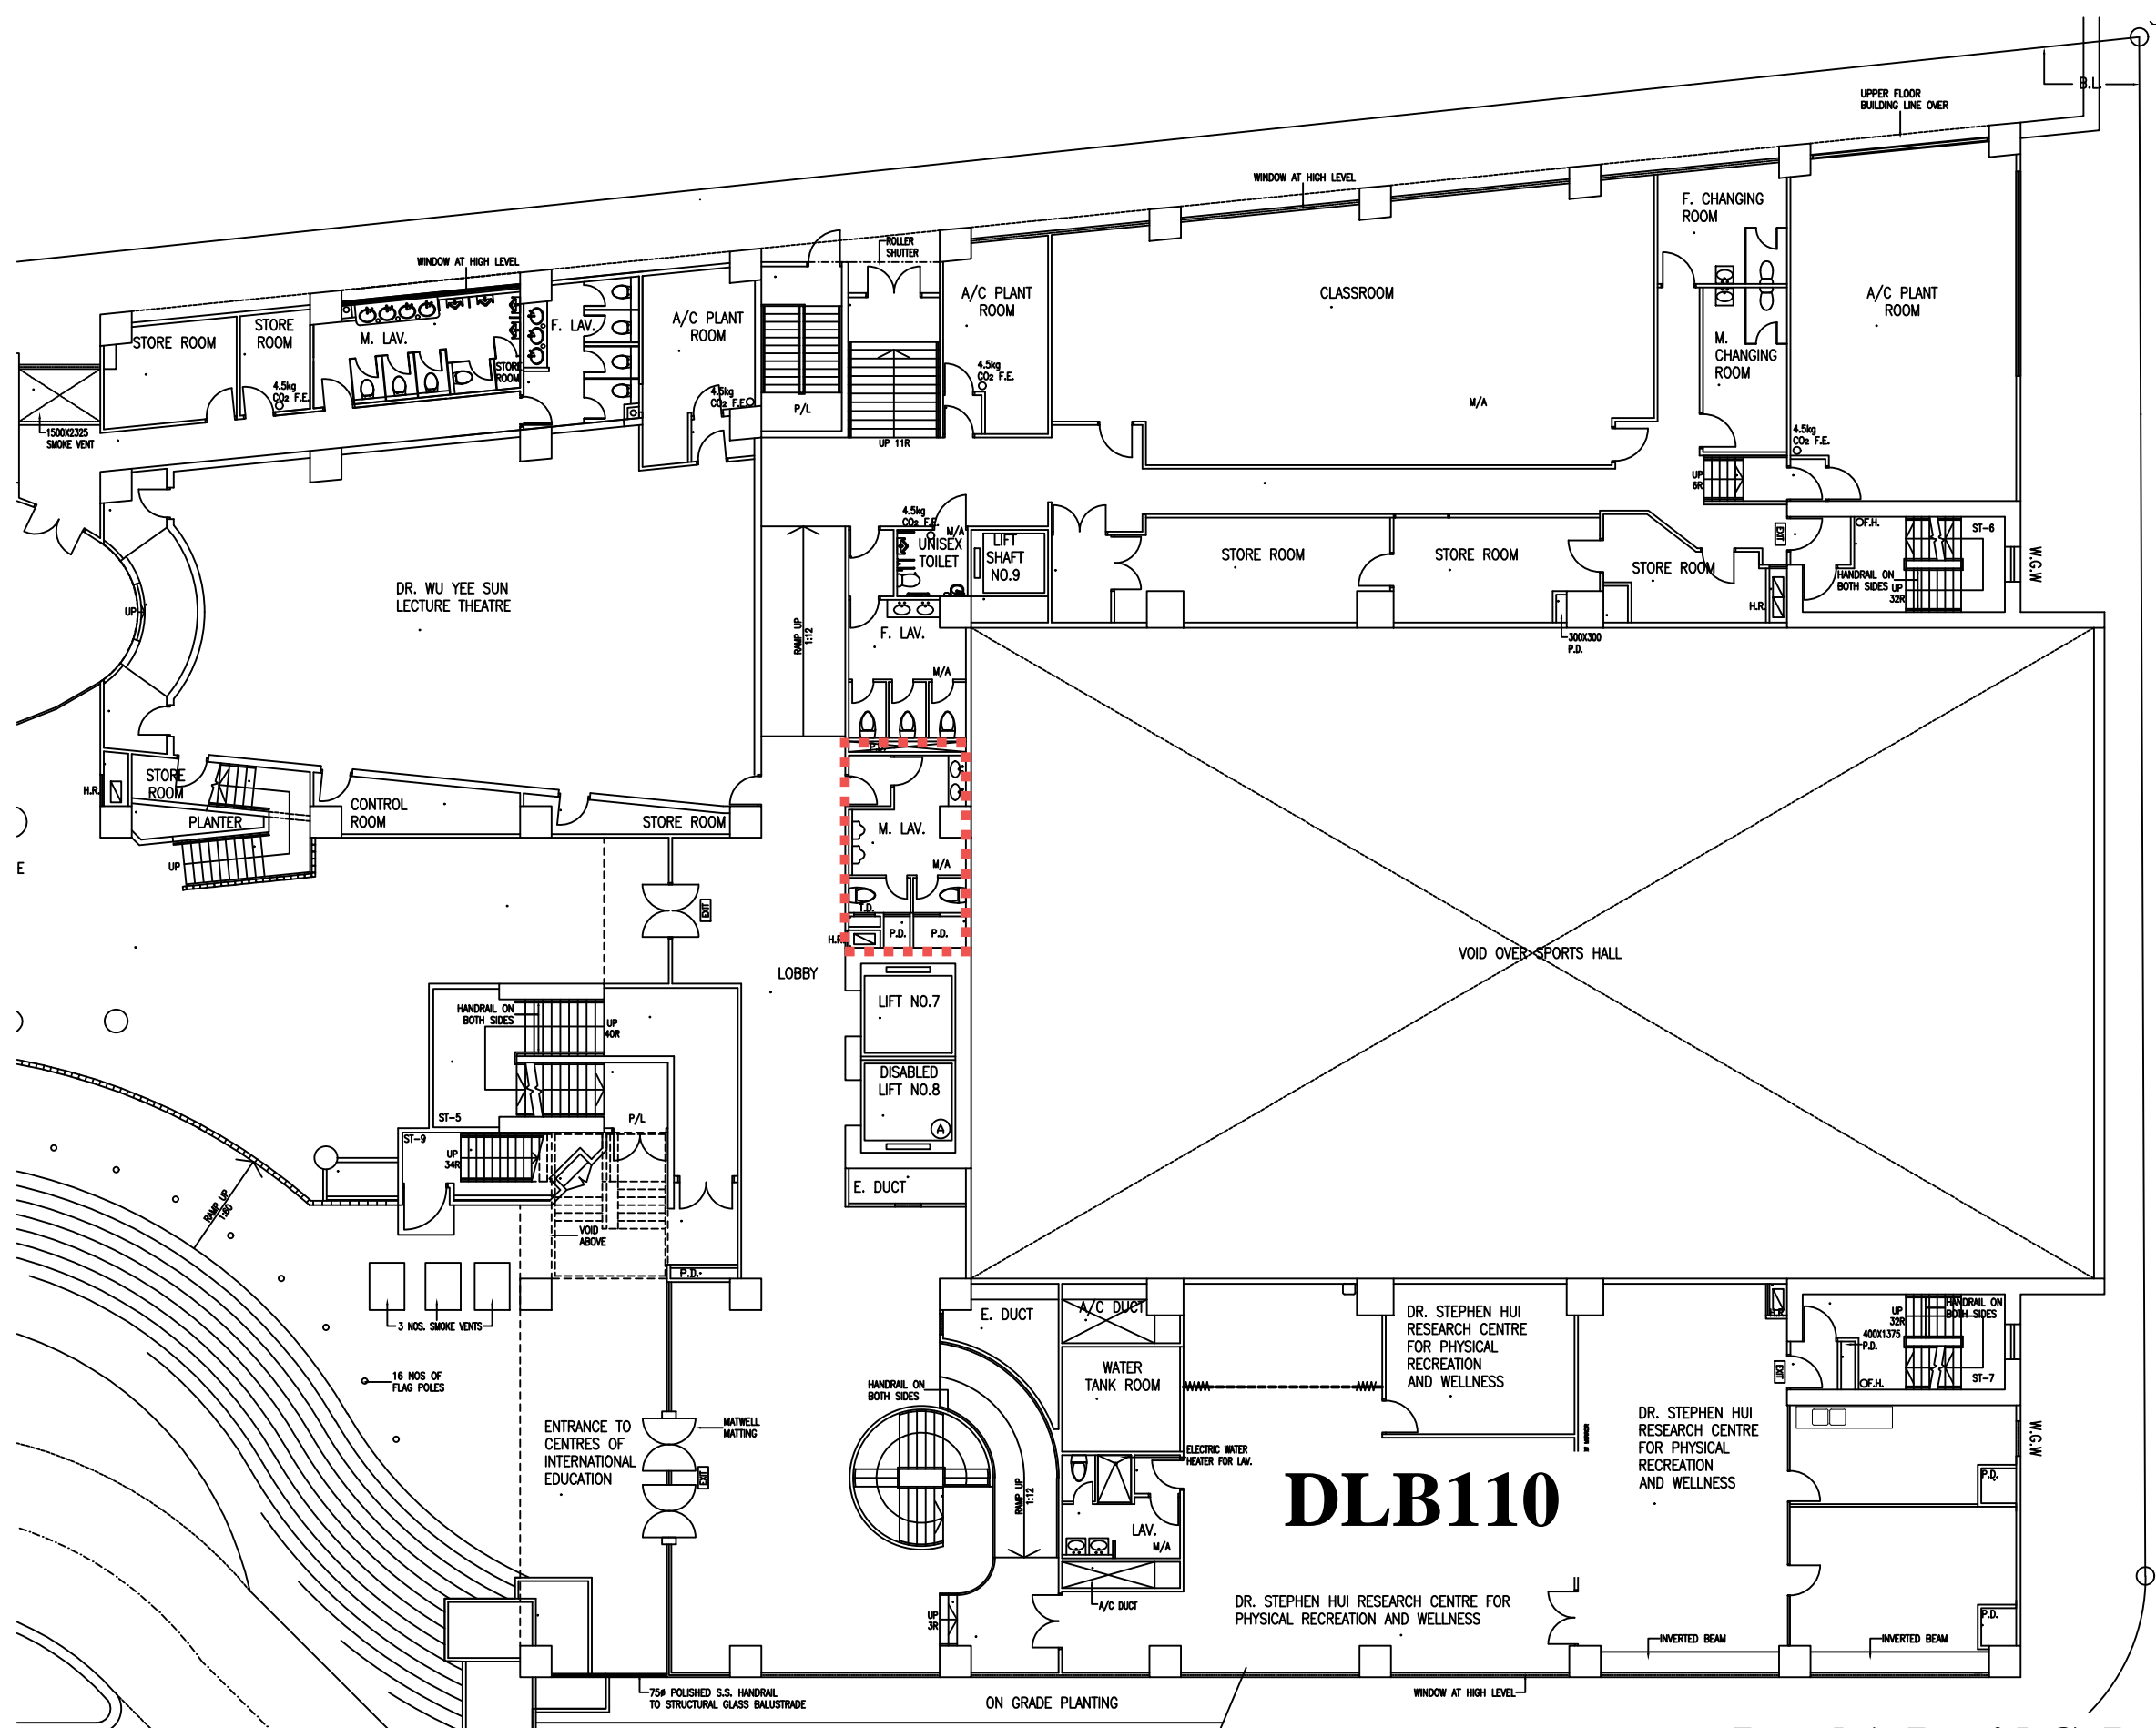

Shaw Campus – Temporary Closure of Male Toilet on Level 1 of David C. Lam Building (DLB)

逸夫校園 - 臨時封閉思齊樓一樓男洗手間

WORKS AREA
工程範圍

Level 1, David C. Lam Building (DLB)