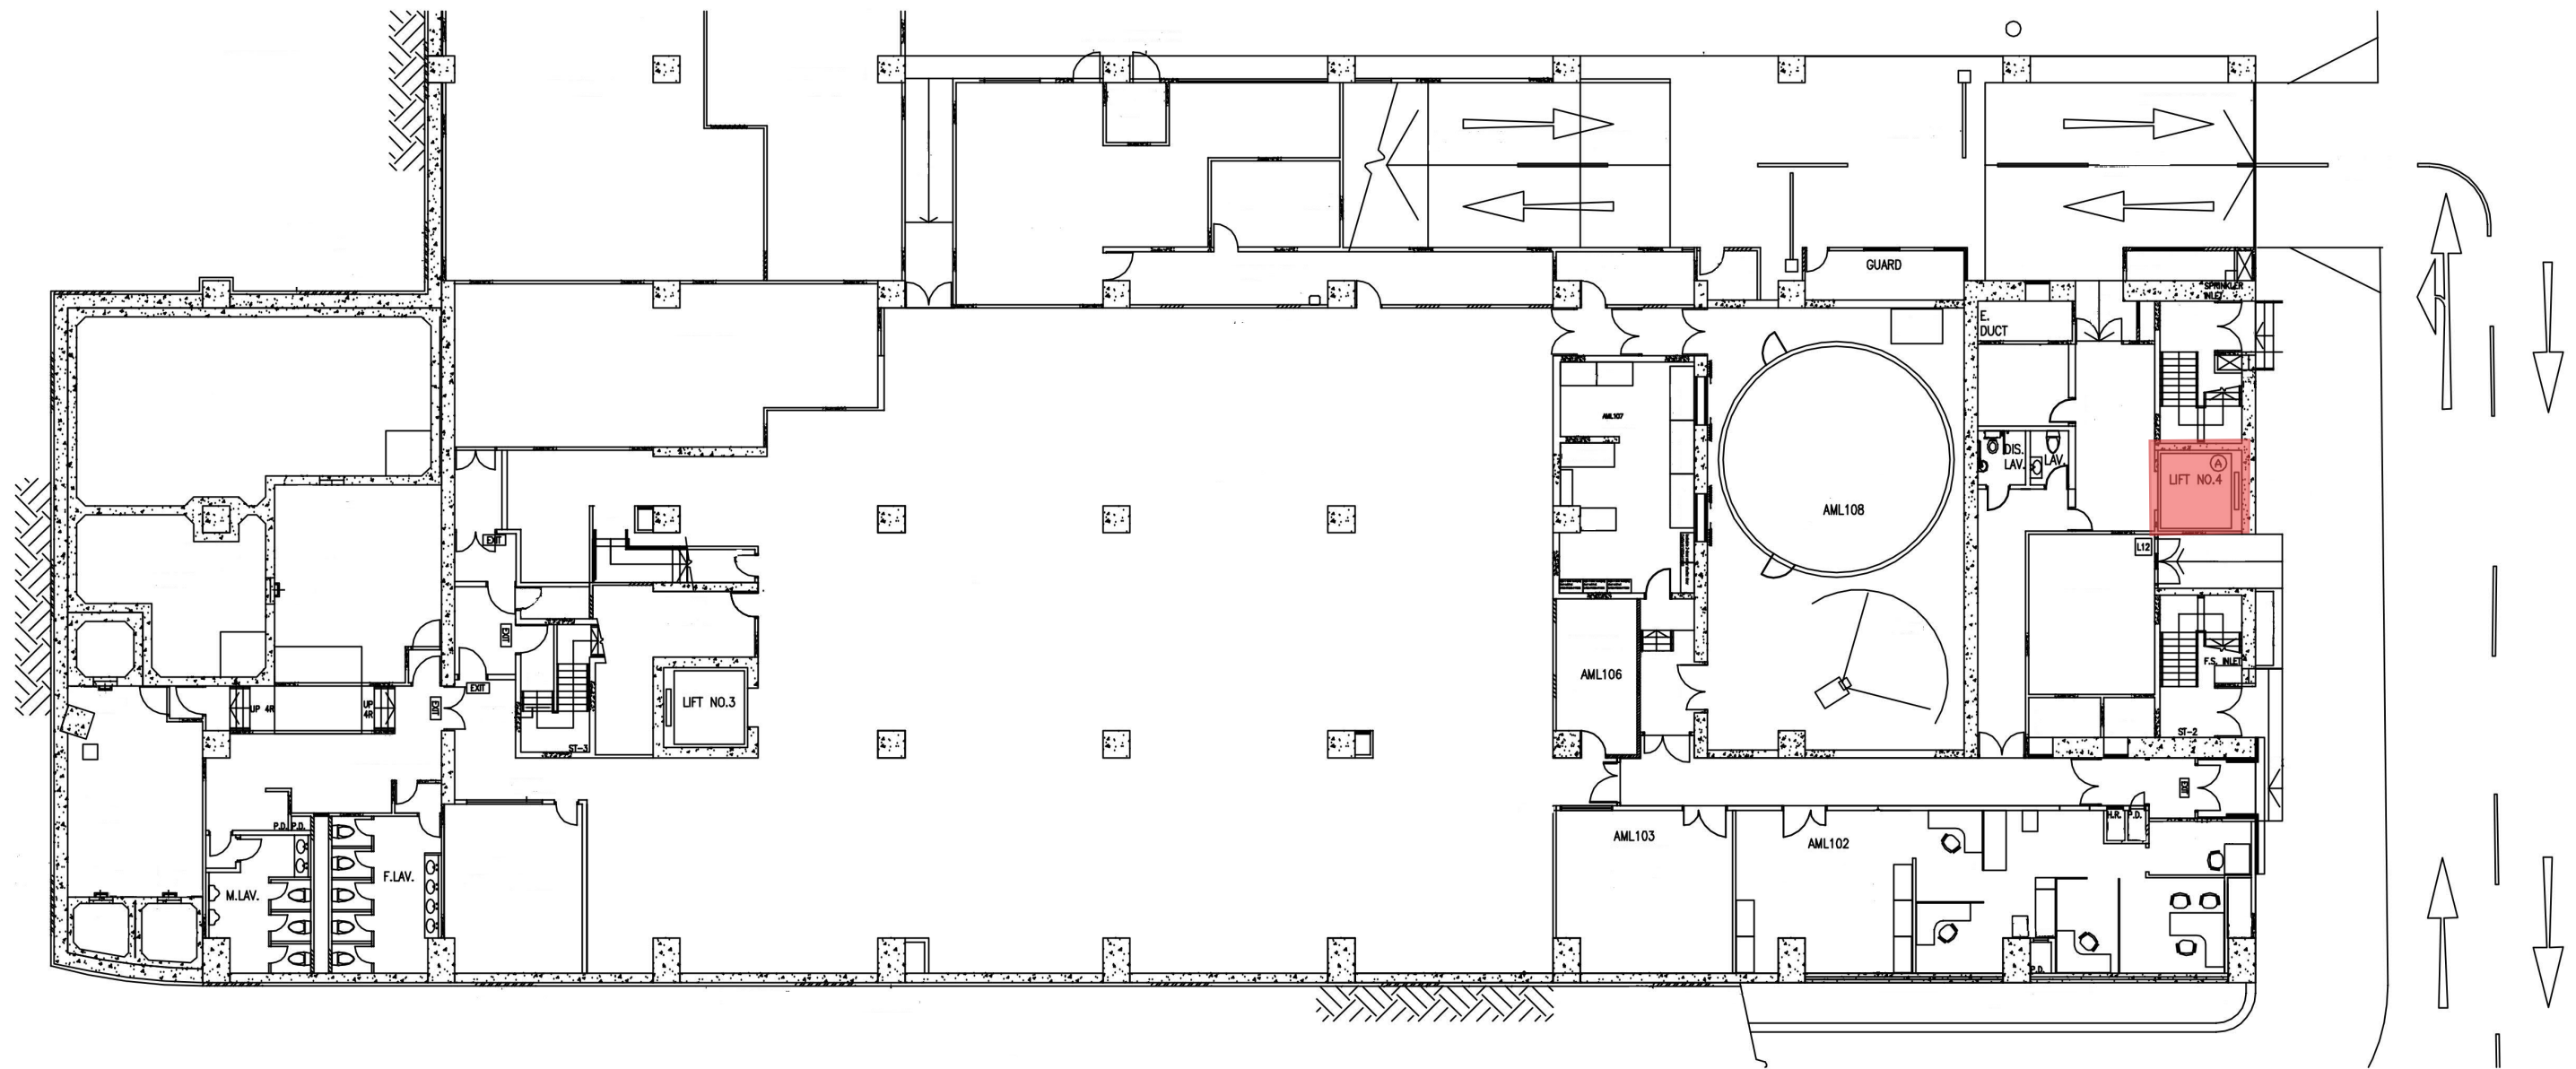

Shaw Campus - Suspension of Lift Service at Au Shue Hung Memorial Library

逸夫校園 - 暫停區樹洪紀念圖書館升降機服務

Affected Floor : From 1/F to 7/F Au Shue Hung Memorial Library Service Lift No.4
受影響樓層：區樹洪紀念圖書館四號貨用升降機一樓至七樓