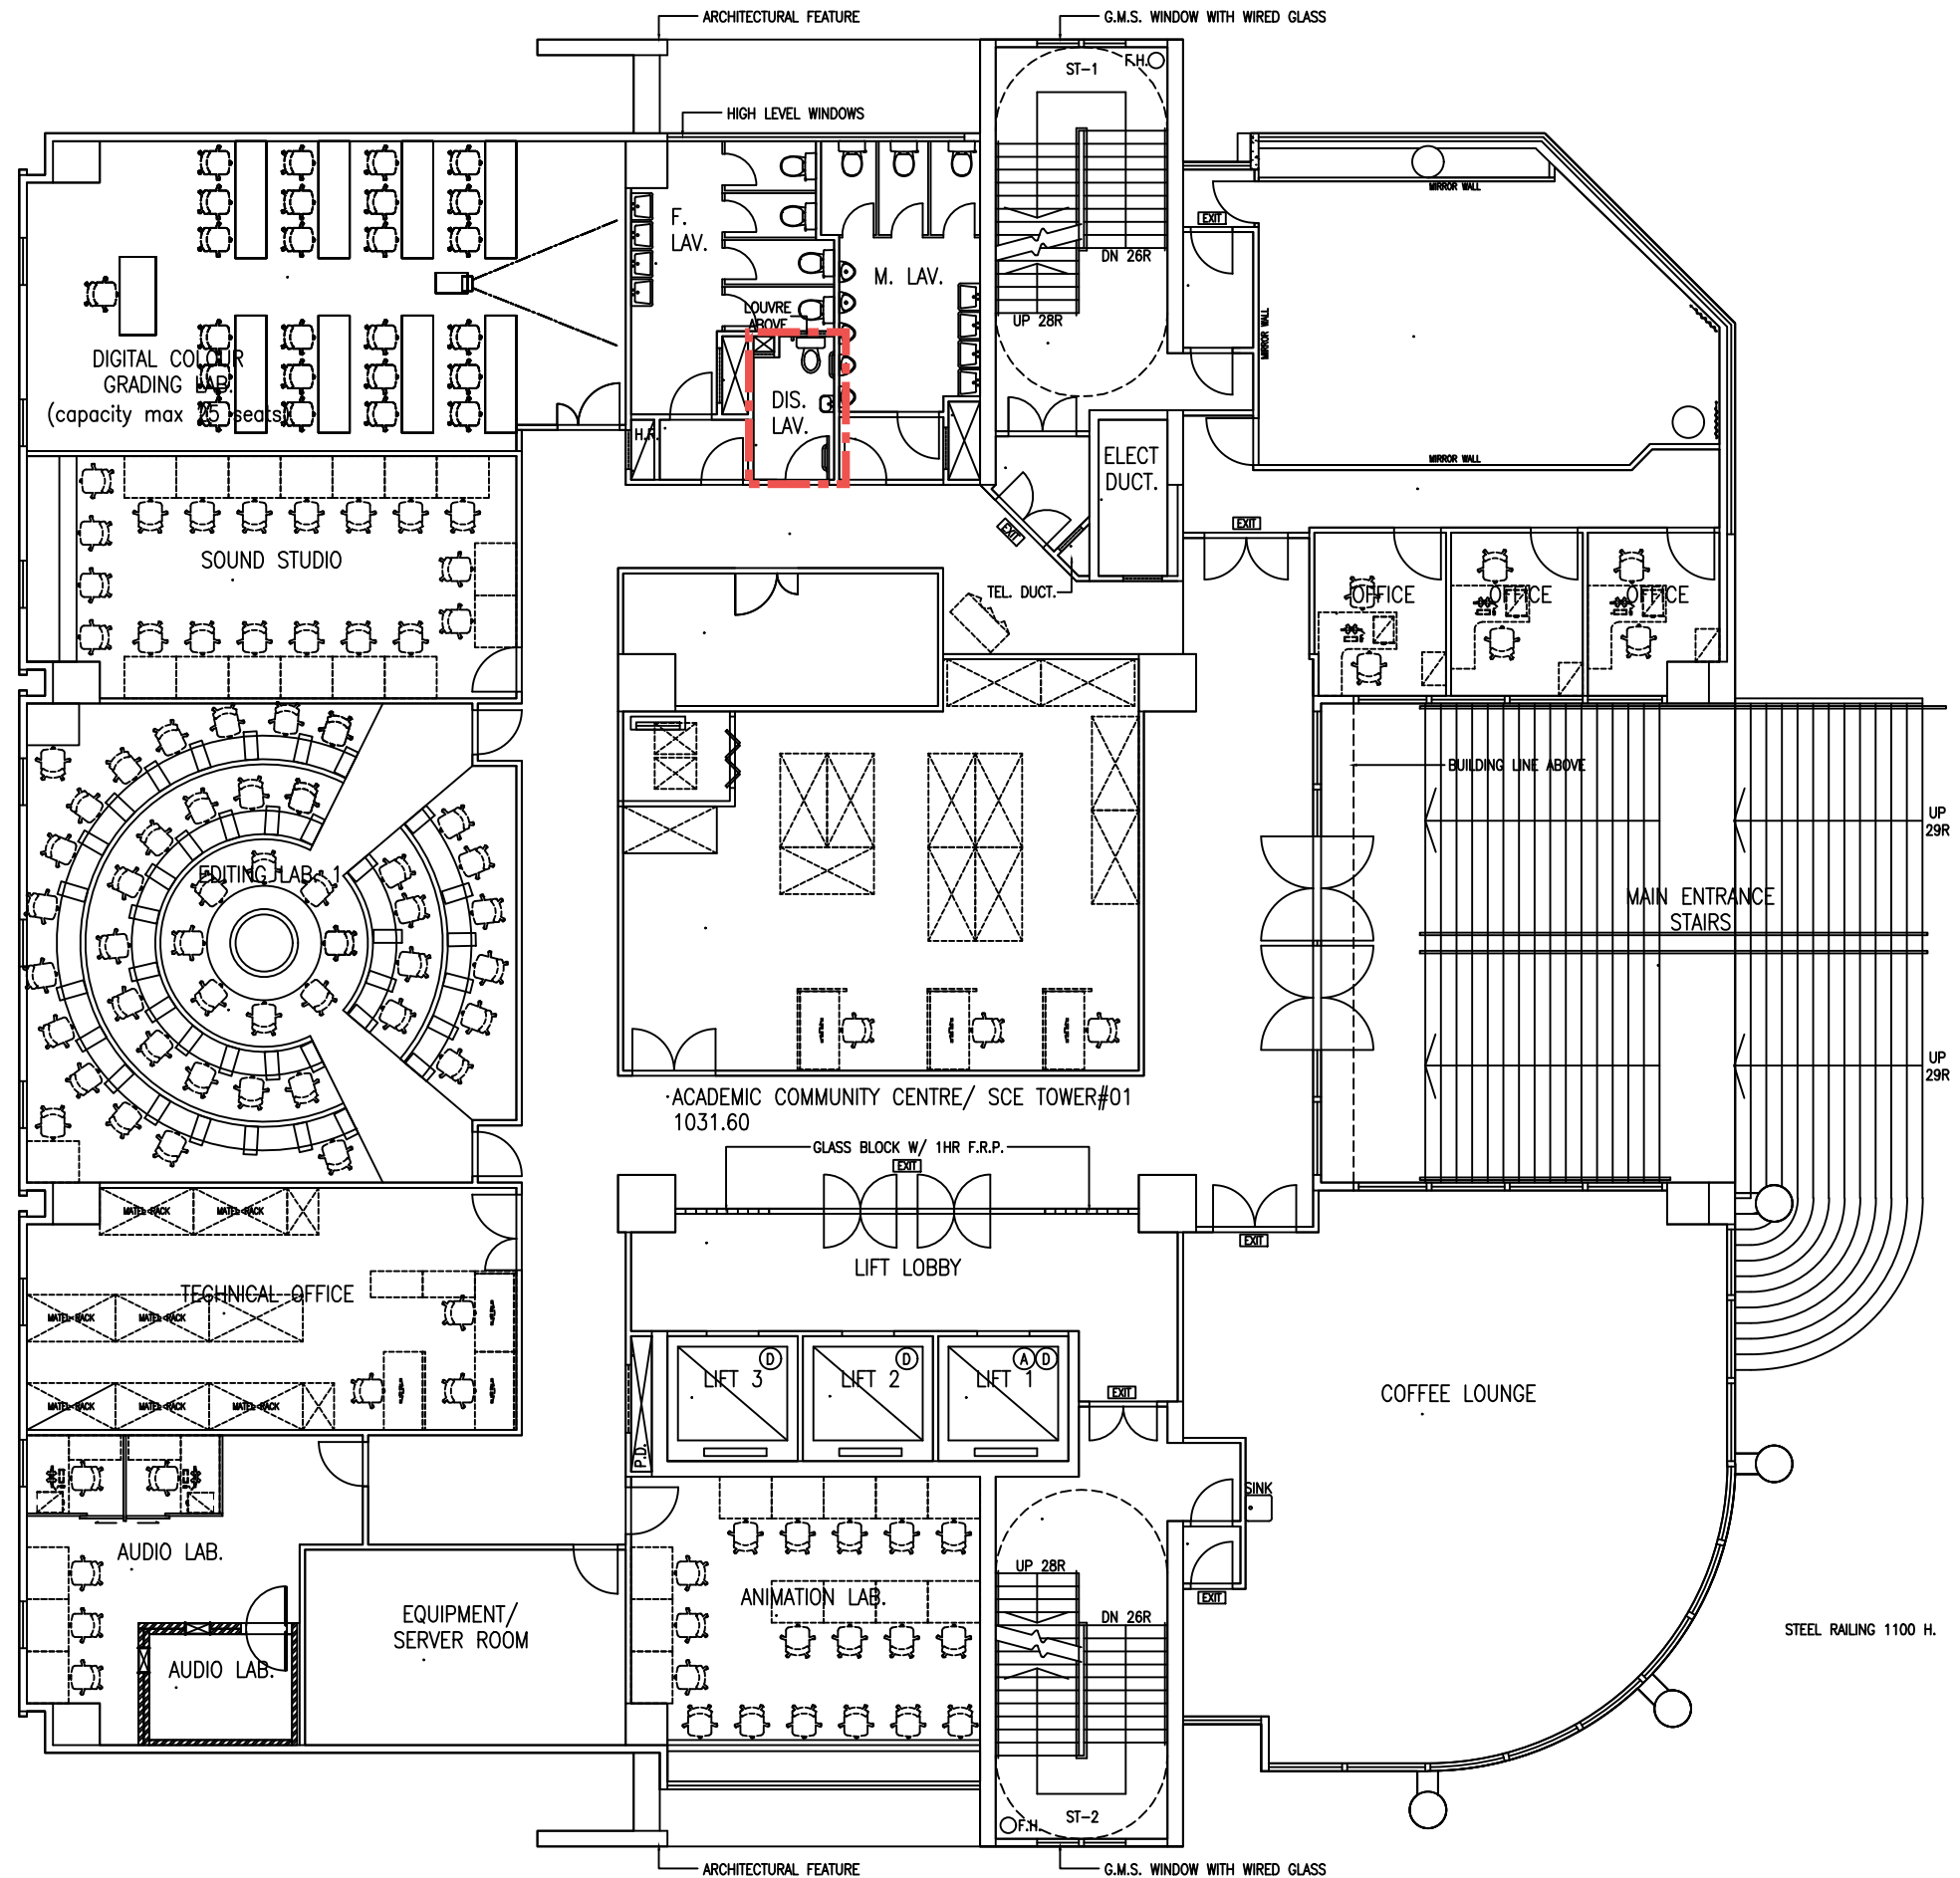

**Baptist University Road Campus – Temporary Closure of Disabled Toilets at 1/F, Jockey Club Academic Community Centre (ACC)**

浸會大學道校園 – 臨時封閉賽馬會師生活動中心一樓暢通易達洗手間

 **Works Area**  
工程範圍