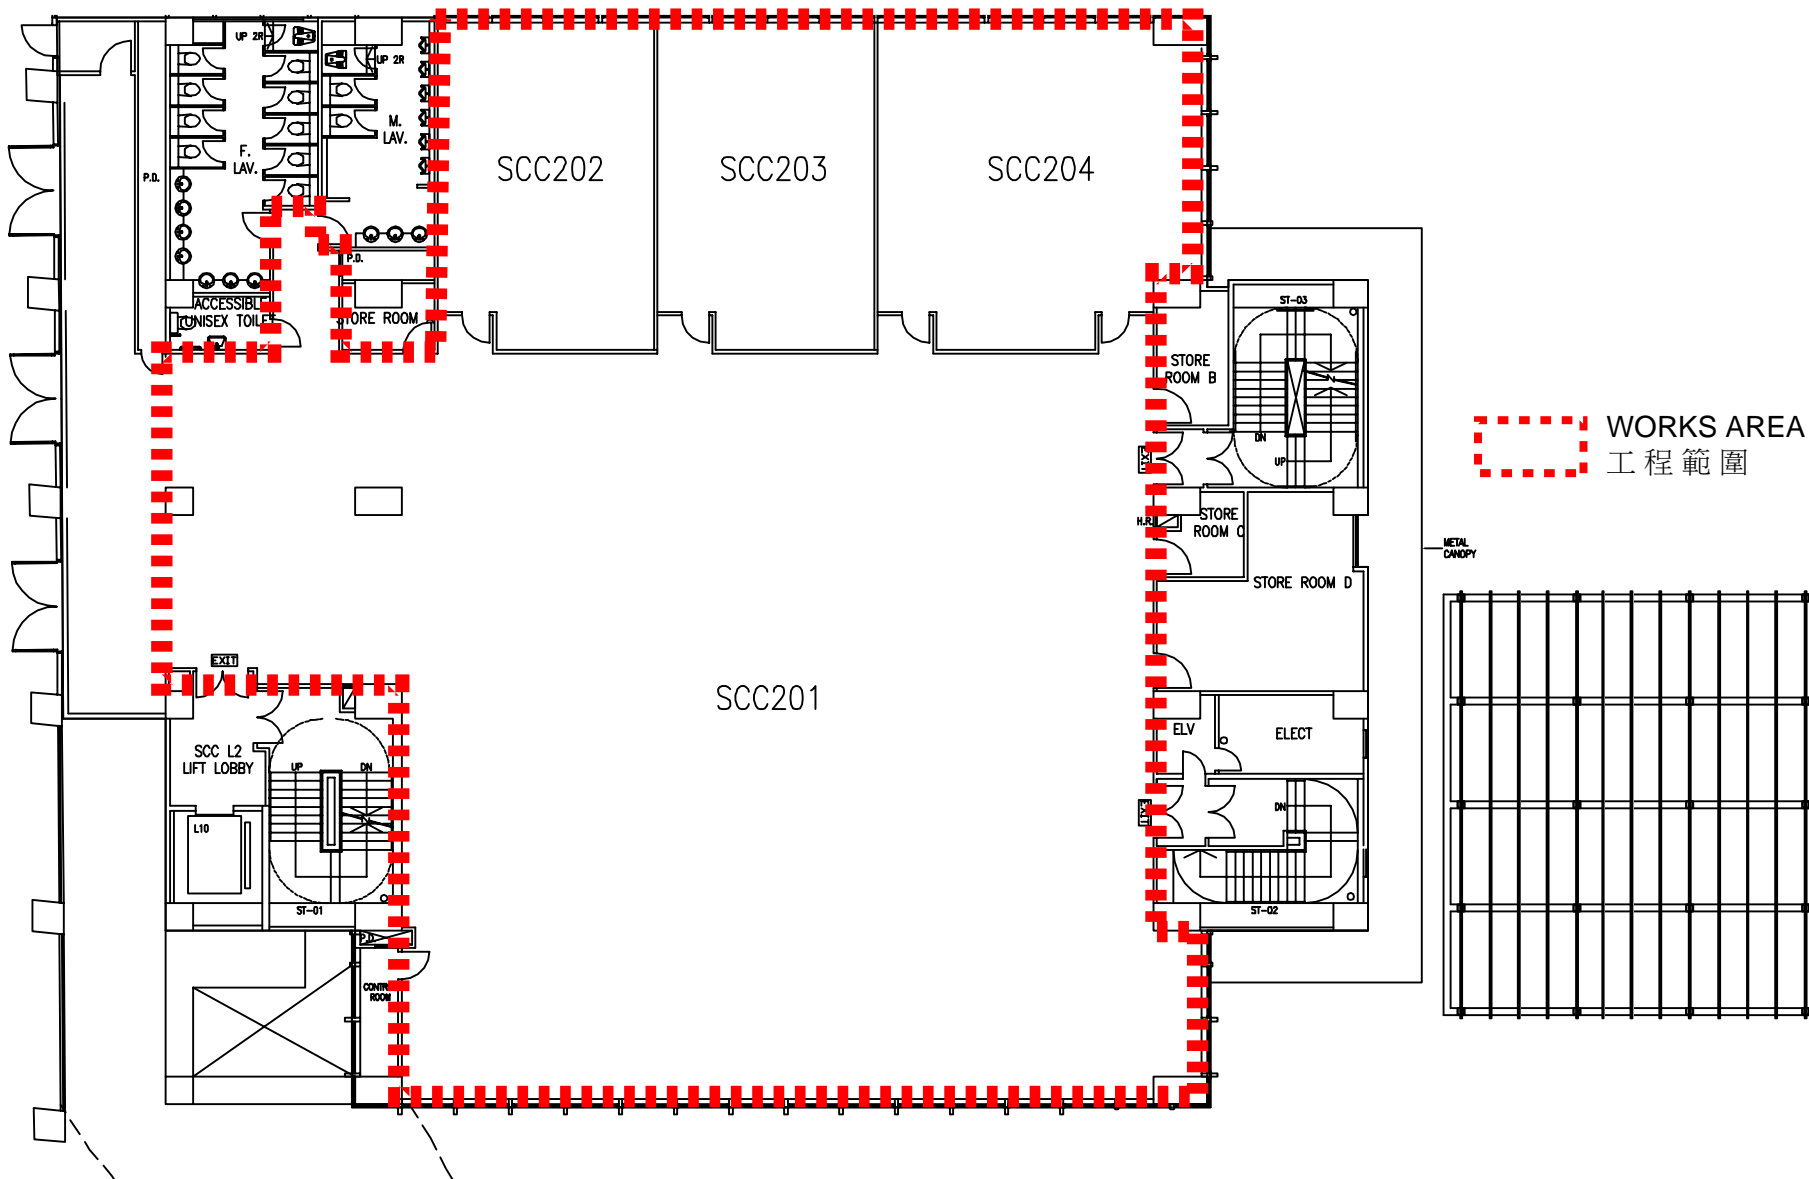

Shaw Campus – Carpet Replacement Works in Rooms SCC201 to SCC204, Level 2 of Madam Kwok

Chung Bo Fun Sports and Cultural Centre

逸夫校園 - 郭鍾寶芬女士康體文娛中心二樓SCC201室至SCC204室更換地毯工程

Layout Plan of Level 2 of Madam Kwok Chung Bo Fun Sports and Cultural Centre

郭鍾寶芬女士康體文娛中心2樓平面圖