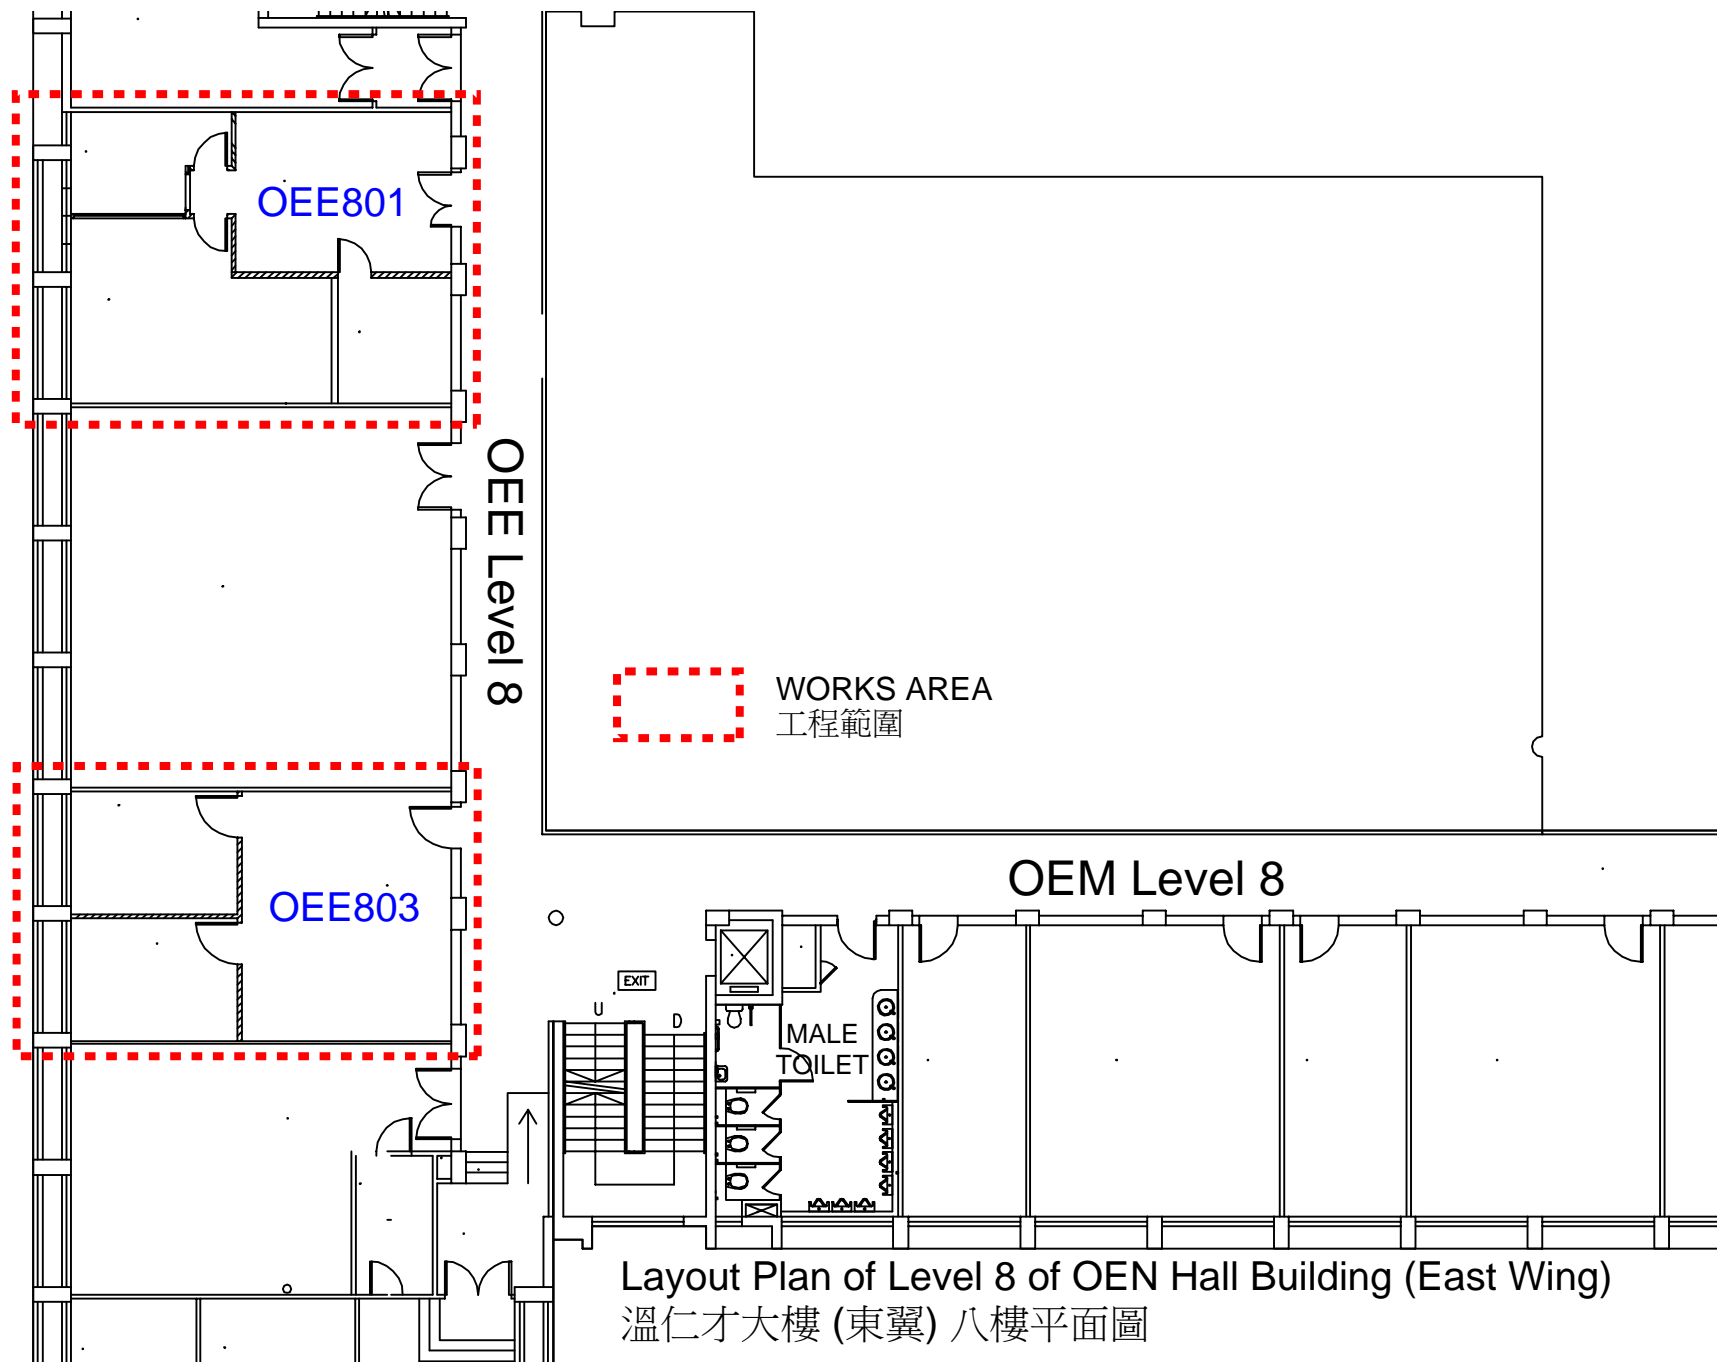

# Ho Sin Hang Campus – Renovation Works to Rooms OEE801, OEE803 on Level 8 and Room OEE902 on Level 9 of Oen Hall Building (East Wing)

善衡校園 – 溫仁才大樓〔東翼〕八樓OEE801室、OEE803室及九樓OEE902室裝修工程

Layout Plan of Level 8 of OEN Hall Building (East Wing)  
溫仁才大樓 (東翼) 八樓平面圖

# Ho Sin Hang Campus – Renovation Works to Rooms OEE801, OEE803 on Level 8 and

## Room OEE902 on Level 9 of Oen Hall Building (East Wing)

善衡校園 - 溫仁才大樓〔東翼〕八樓OEE801室、OEE803室及九樓OEE902室裝修工程

Layout Plan of Level 9 of OEN Hall Building (East Wing)  
溫仁才大樓 (東翼) 九樓平面圖