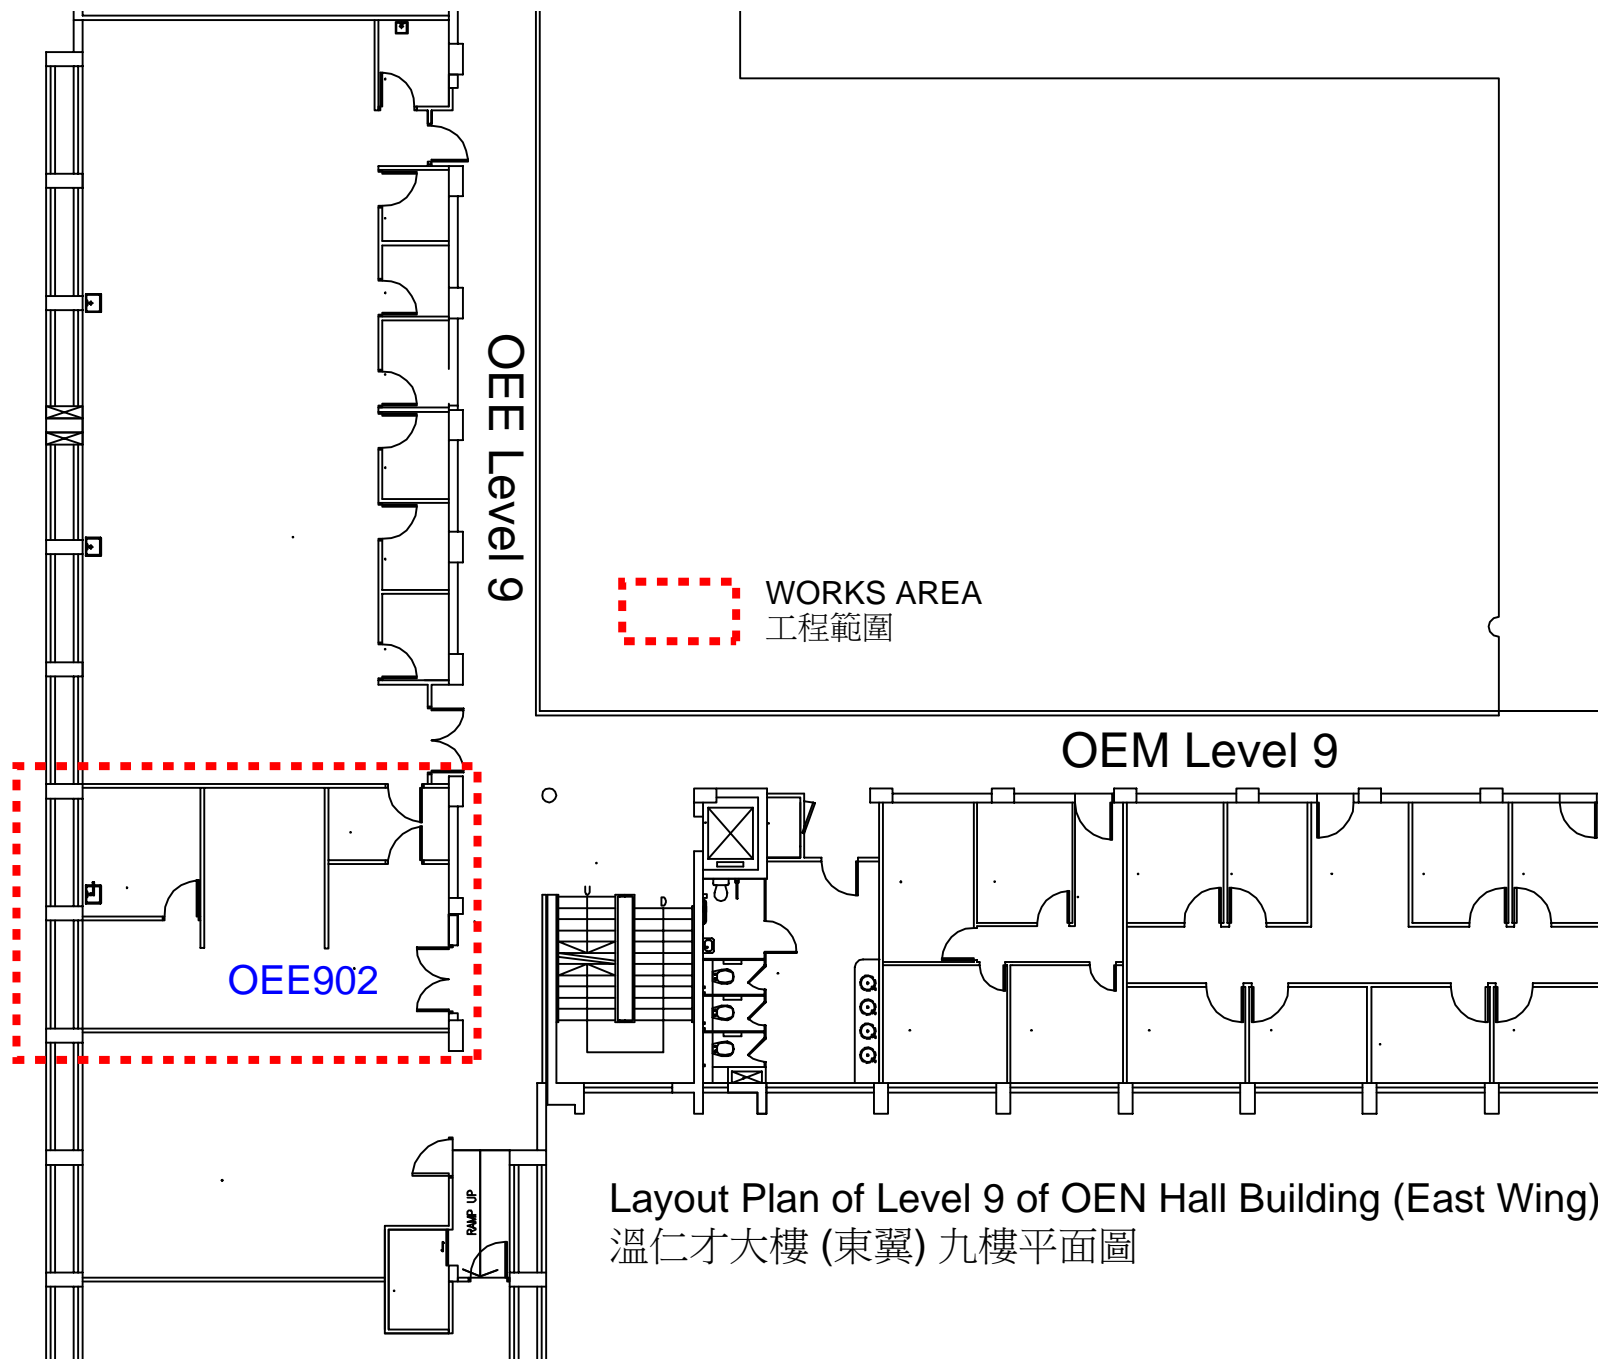

# Ho Sin Hang Campus – Renovation Works to Rooms OEE801, OEE803 on Level 8 and Room OEE902 on Level 9 of Oen Hall Building (East Wing)

善衡校園 – 溫仁才大樓〔東翼〕八樓OEE801室、OEE803室及九樓OEE902室裝修工程

Layout Plan of Level 8 of OEN Hall Building (East Wing)  
溫仁才大樓 (東翼) 八樓平面圖

# Ho Sin Hang Campus – Renovation Works to Rooms OEE801, OEE803 on Level 8 and

## Room OEE902 on Level 9 of Oen Hall Building (East Wing)

善衡校園 - 溫仁才大樓〔東翼〕八樓OEE801室、OEE803室及九樓OEE902室裝修工程

Layout Plan of Level 9 of OEN Hall Building (East Wing)  
溫仁才大樓 (東翼) 九樓平面圖