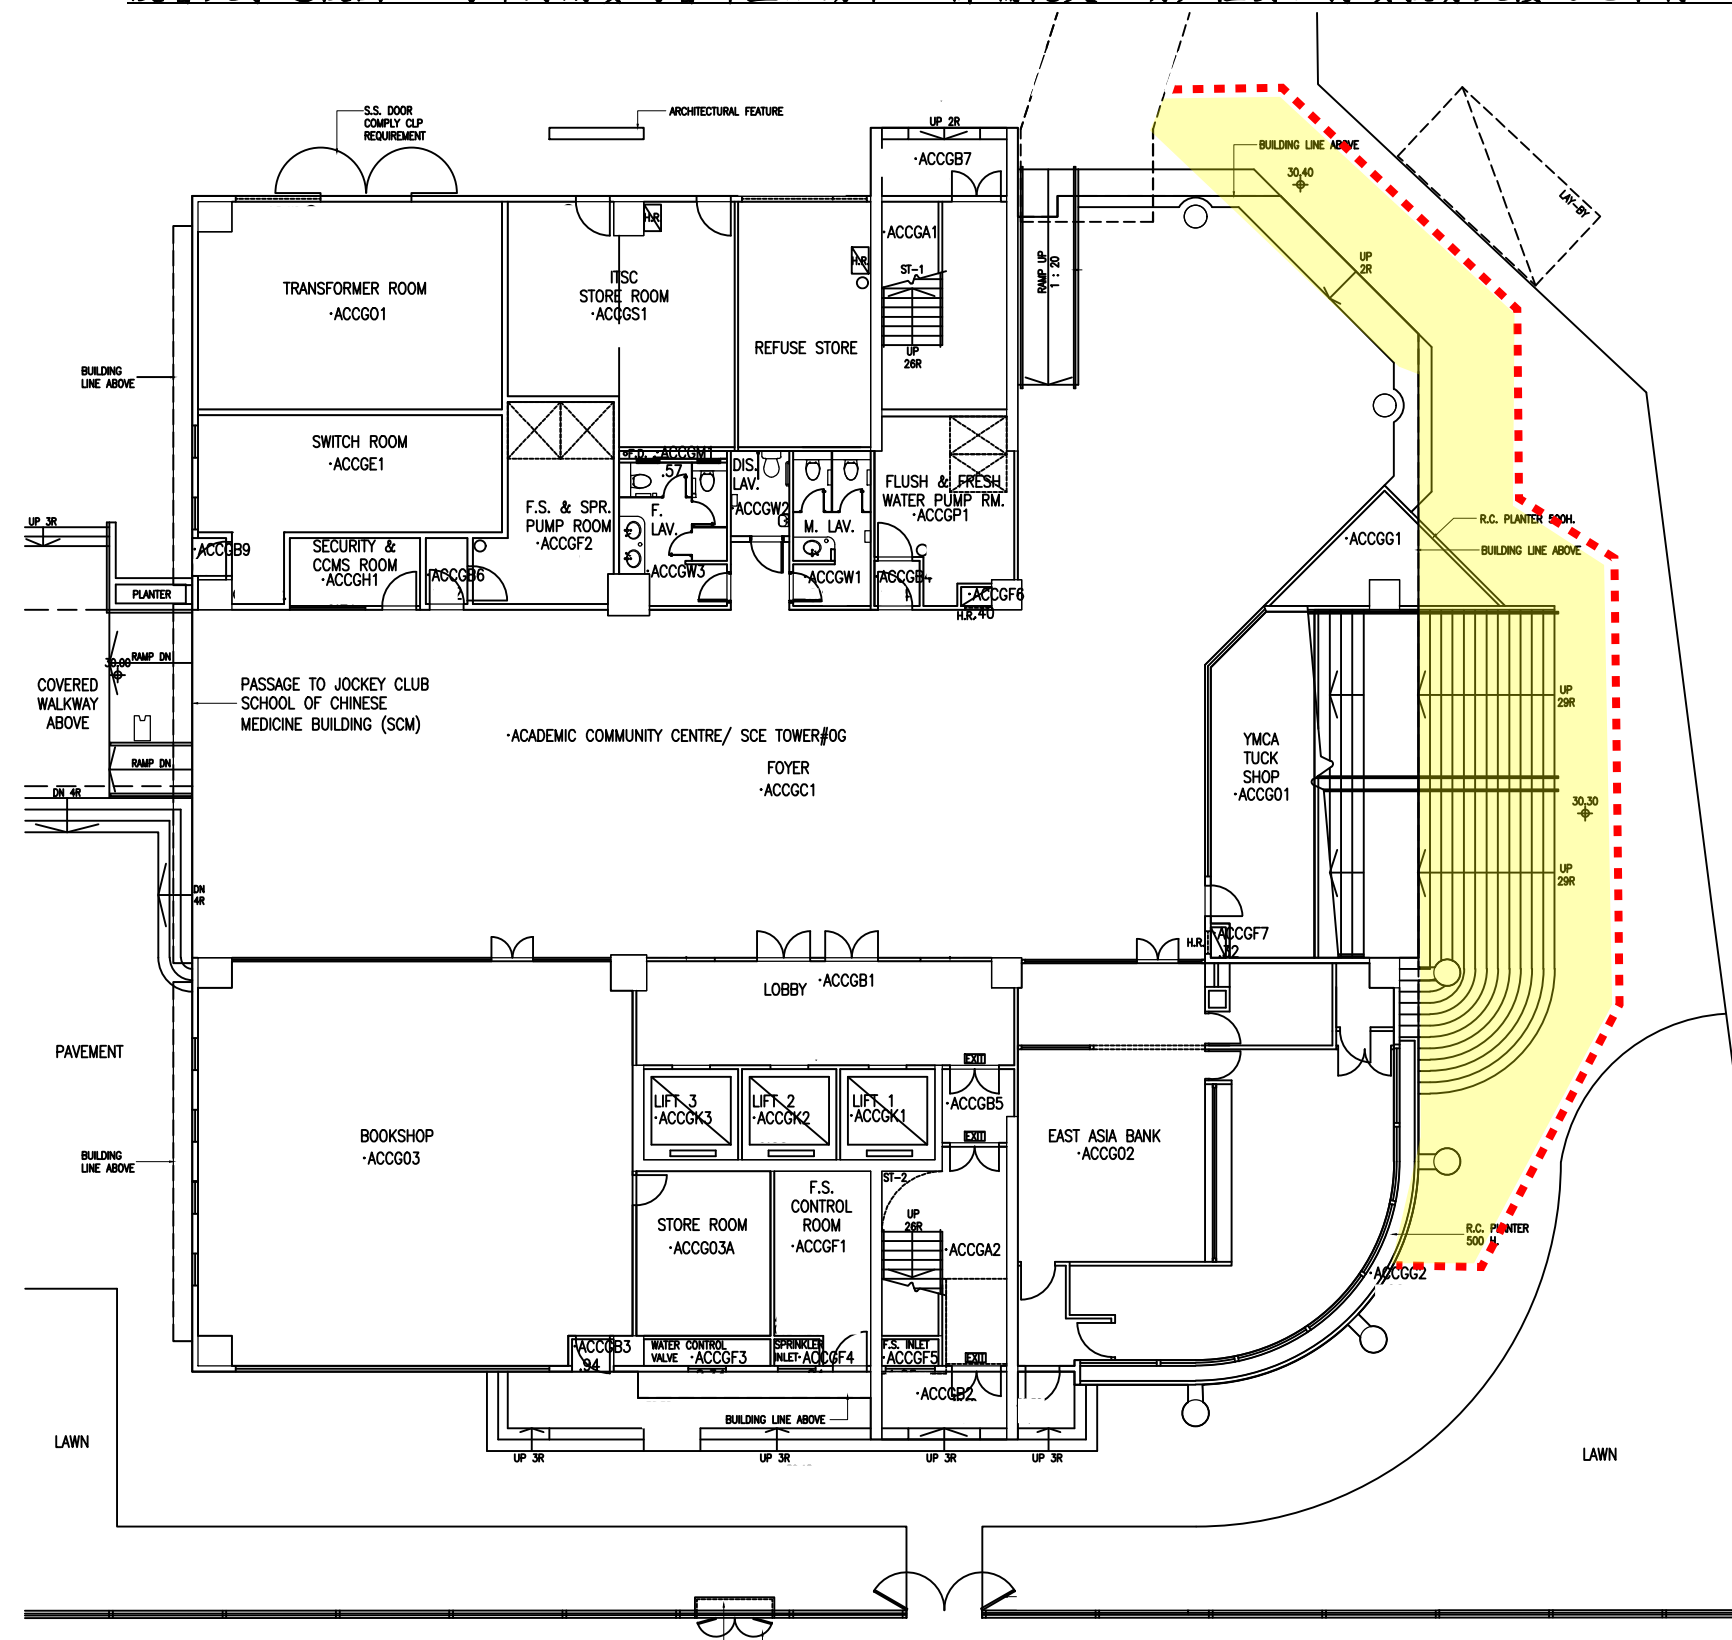

Baptist University Road Campus – Partial Closure of the Pedestrian Walkway on the G/F of Jockey Club Academic Community Centre (ACC)/ Madam Chan Wu Wan Kwai School of Continuing Education Tower (SCE)

浸會大學道校園 - 局部封閉賽馬會師生活動中心/陳瑞槐夫人胡尹桂女士持續教育大樓之地下行人路

Remarks:
 Fence off area

GROUND FLOOR PLAN OF ACC / SCE Tower