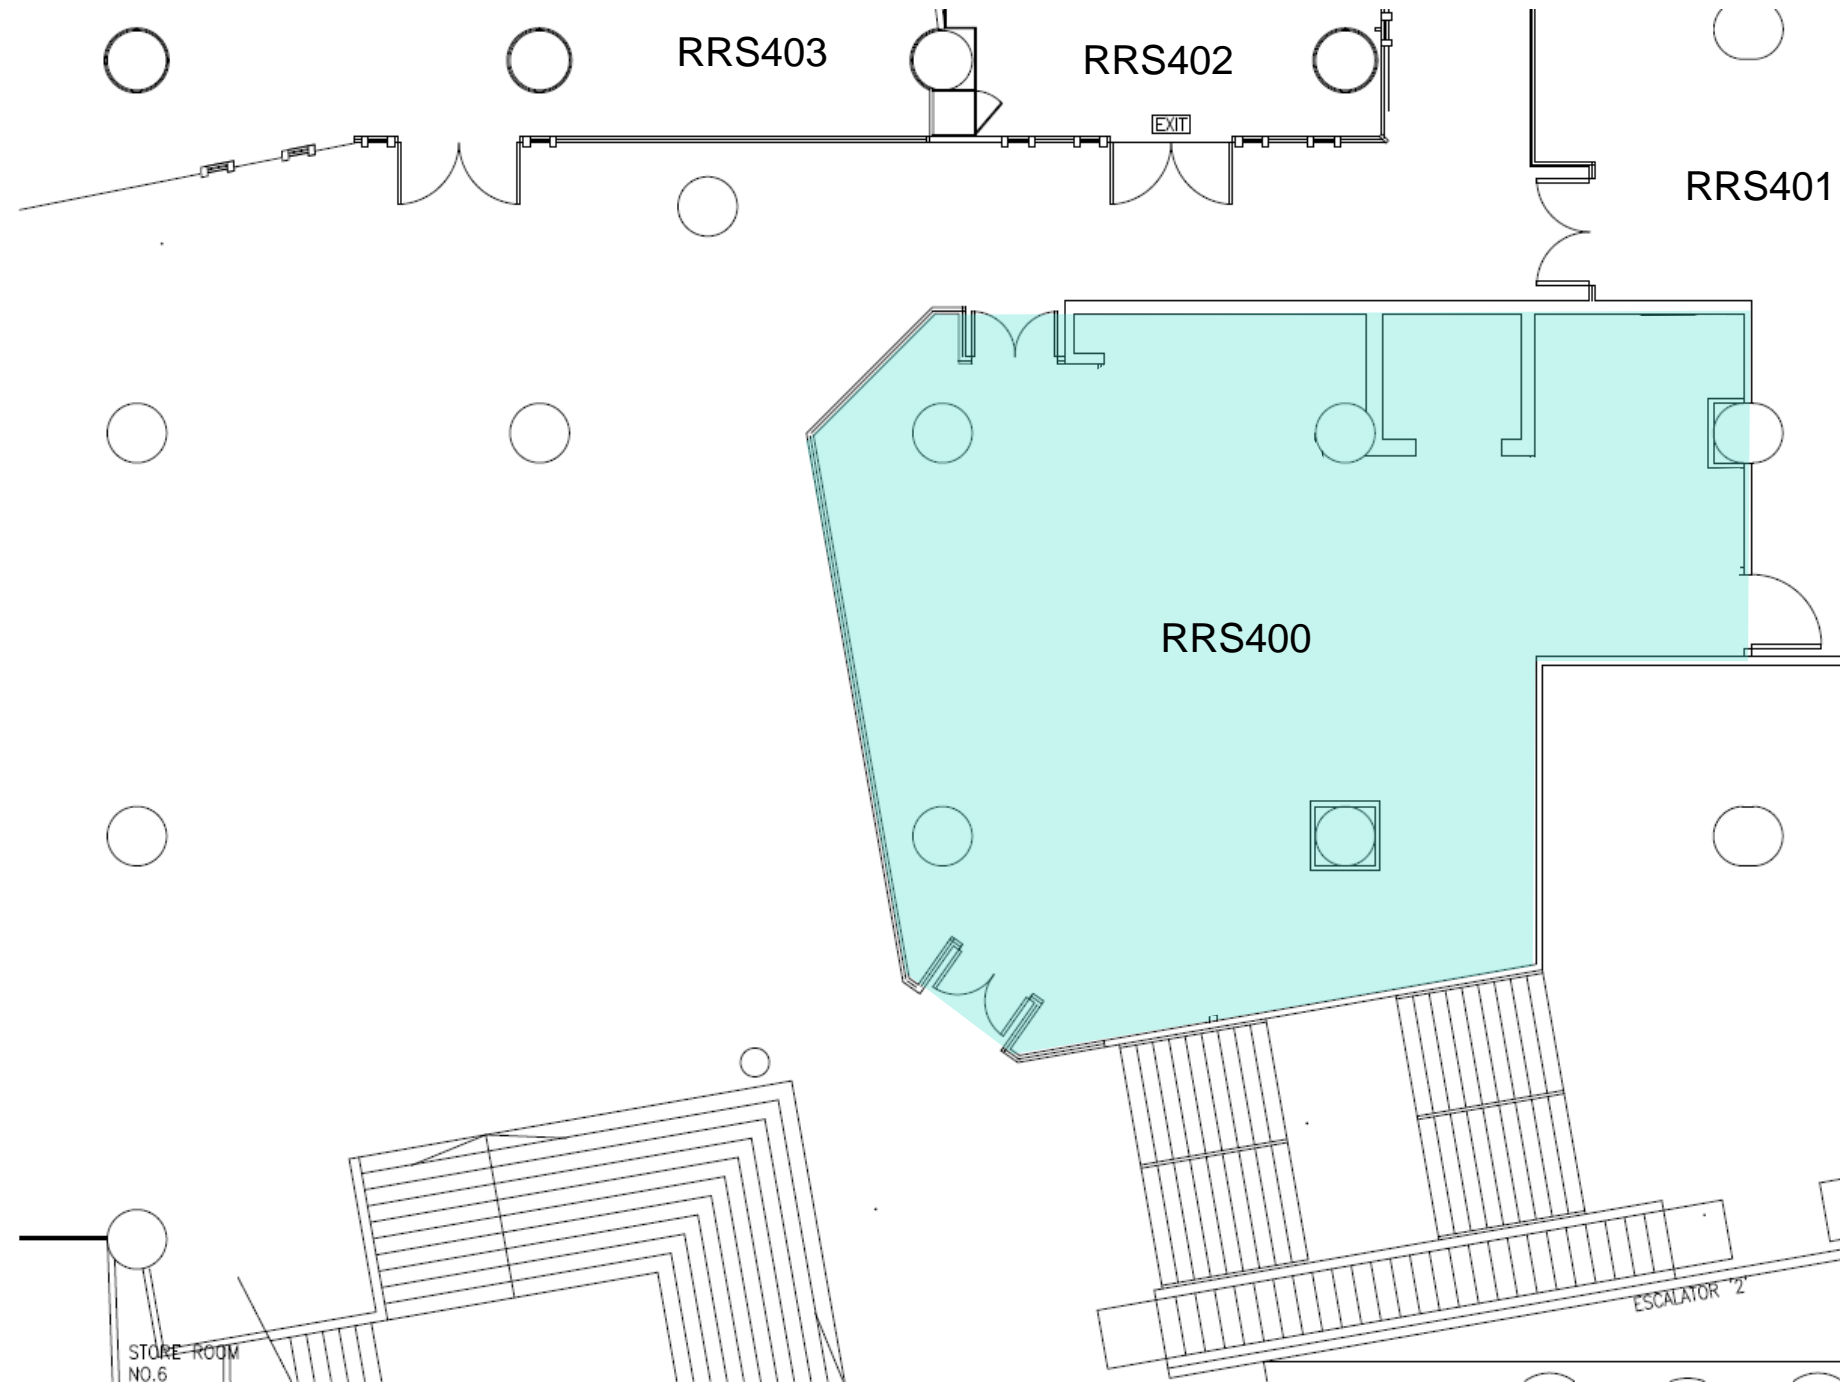

Ho Sin Hang Campus – Refurbishment Works to Room RRS400, Sir Run Run Shaw Building
善衡校園 – 邵逸夫大樓四樓RRS400室裝修工程

 Affected Area
受影響範圍

Layout plan of Level 4 of Sir Run Run Shaw Building
邵逸夫大樓4樓平面圖