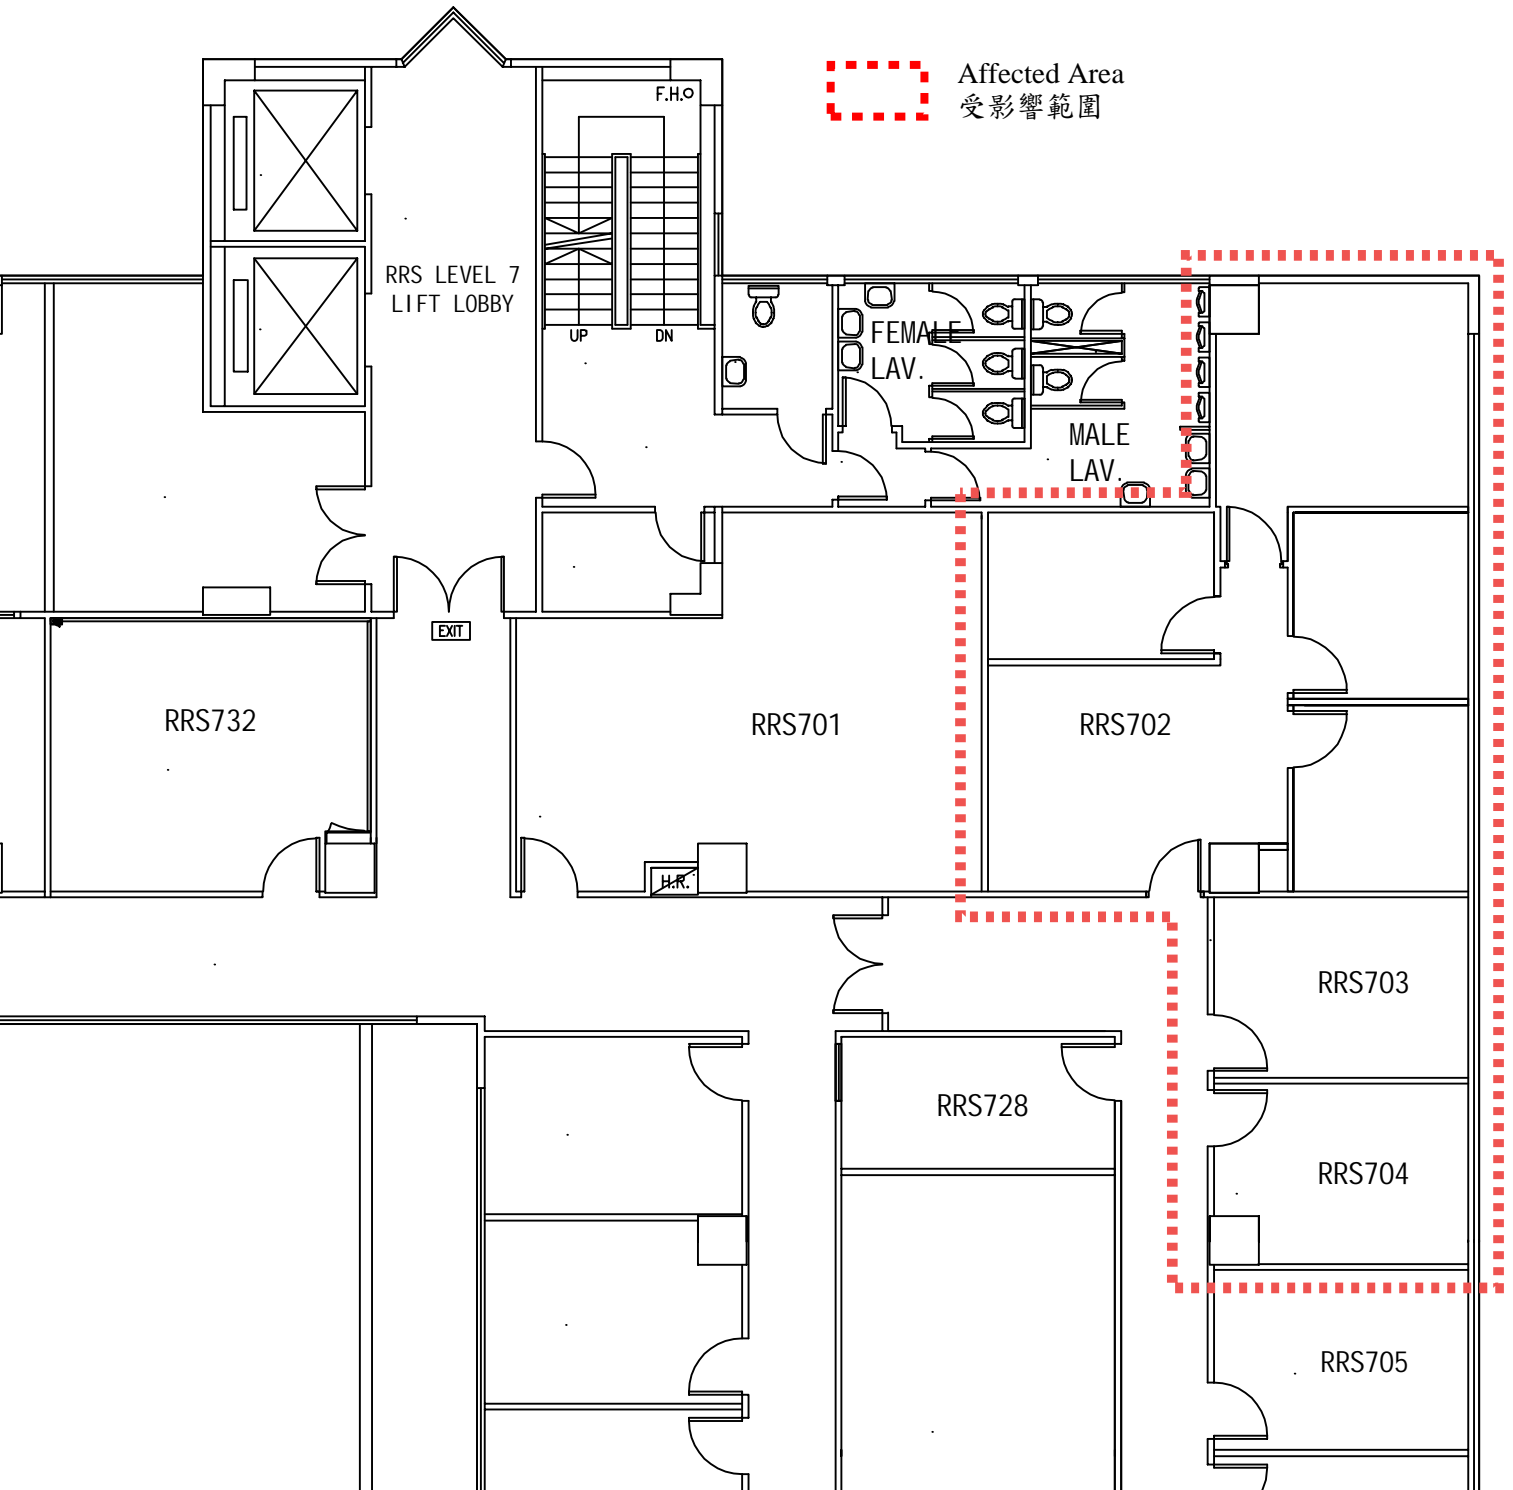

Ho Sin Hang Campus – Renovation Works to Office at Rooms RRS702-704 of Sir Run Run Shaw Building

善衡校園 – 邵逸夫大樓七樓RRS702-704室翻新工程

Layout Plan of Level 7 of Sir Run Run Shaw Building (RRS)

邵逸夫大樓七樓平面圖