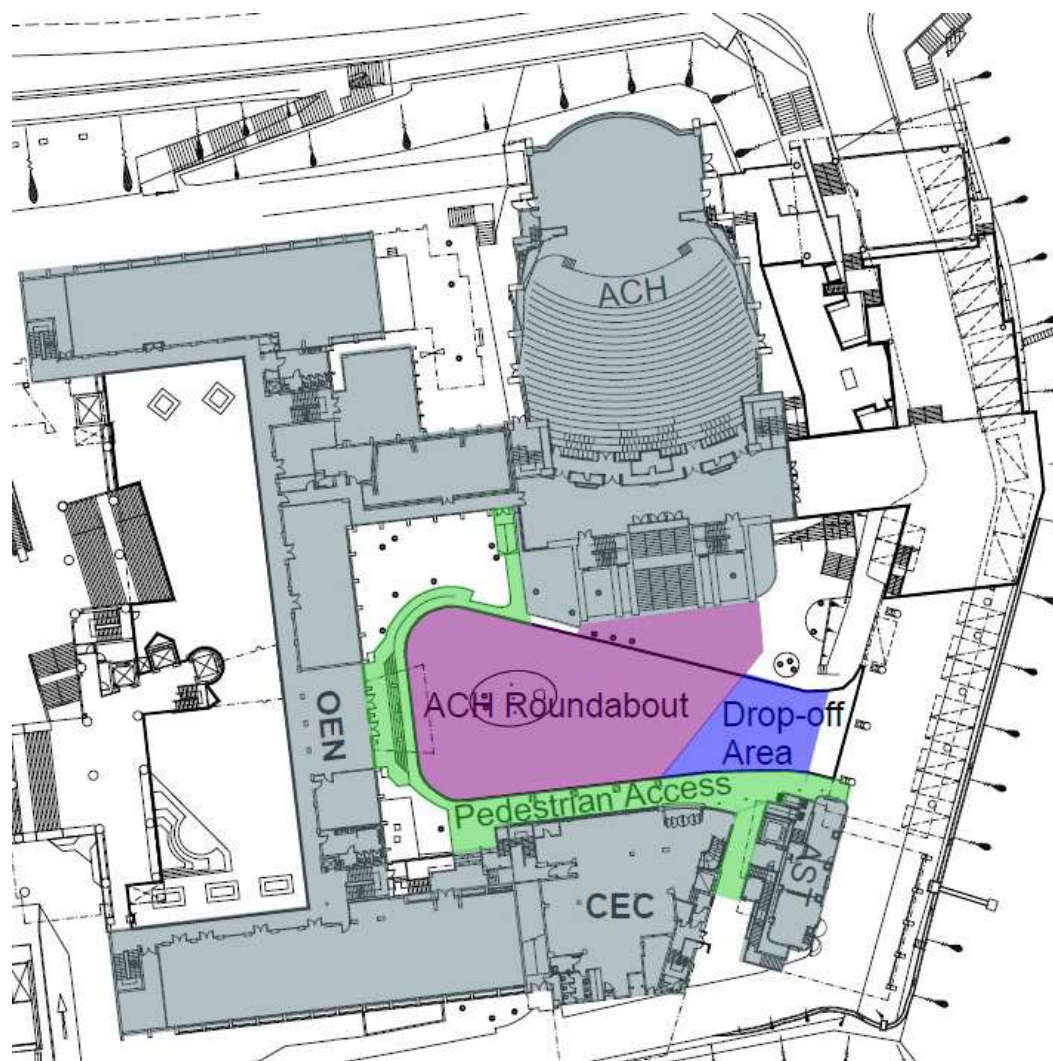

## Ho Sin Hang Campus – Temporary Closure of Academic Community Hall (ACH)

### Roundabout

### 善衡校園 – 臨時封閉大學會堂迴旋處

1. The ACH roundabout will be temporarily closed and **EXCEPT 8 February 2026.**

ACH 迴旋處會臨時封閉，2026 年 2 月 8 日除外。

2. During the closure period, pedestrians are requested to use the pedestrian walkways to access in/out of the buildings.

封閉期間，行人請使用行人通道進出各樓宇。

3. Vehicle drop-off area 指定上落客區